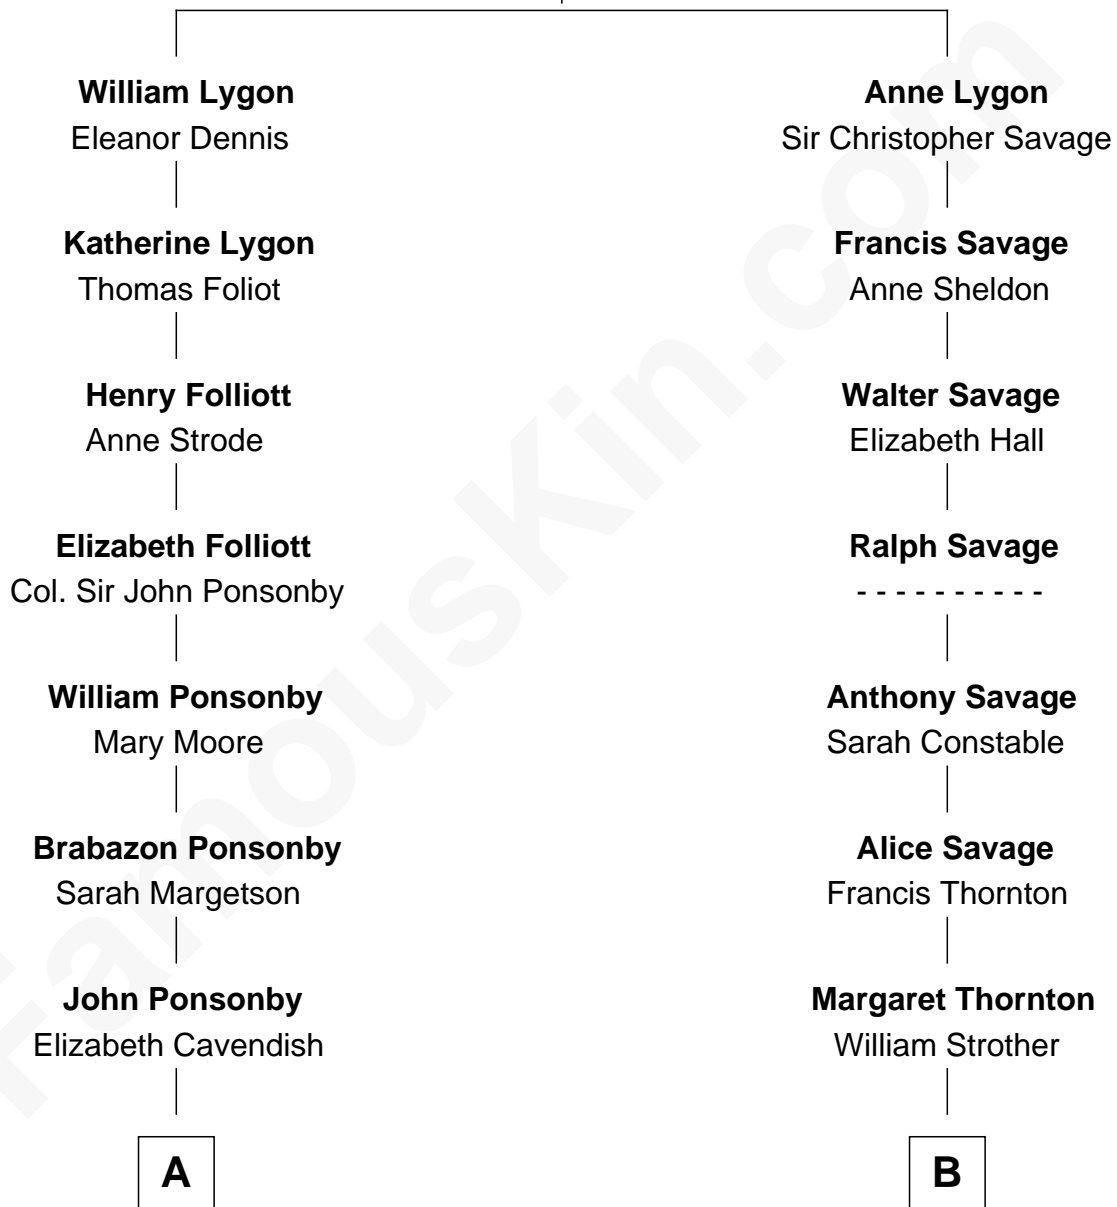

# FamousKin.com Relationship Chart of

**Sarah Ferguson**

*Duchess of York*

10th cousin 4 times removed of

**Zachary Taylor**

*12th U.S. President*

**Sir Richard Lygon**

Margaret Greville

**A**

**Frances Ponsonby**  
Cornelius O'Callaghan

**Louisa O'Callaghan**  
William Cavendish

**George Henry Cavendish**  
Louisa Lascelles

**Susan Henrietta Cavendish**  
Henry Robert Brand

**Margaret Brand**  
Algernon Francis Holford Ferguson

**Andrew Henry Ferguson**  
Marian Louisa Montagu-Douglas-Scott

**Ronald Ivor Ferguson**  
Susan Mary Wright

**Sarah Ferguson**  
*Duchess of York*

**B**

**Francis Strother**  
Susannah Dabney

**William Strother**  
Sarah Bayly

**Sarah Dabney Strother**  
Col. Richard Taylor

**Zachary Taylor**  
*12th U.S. President*