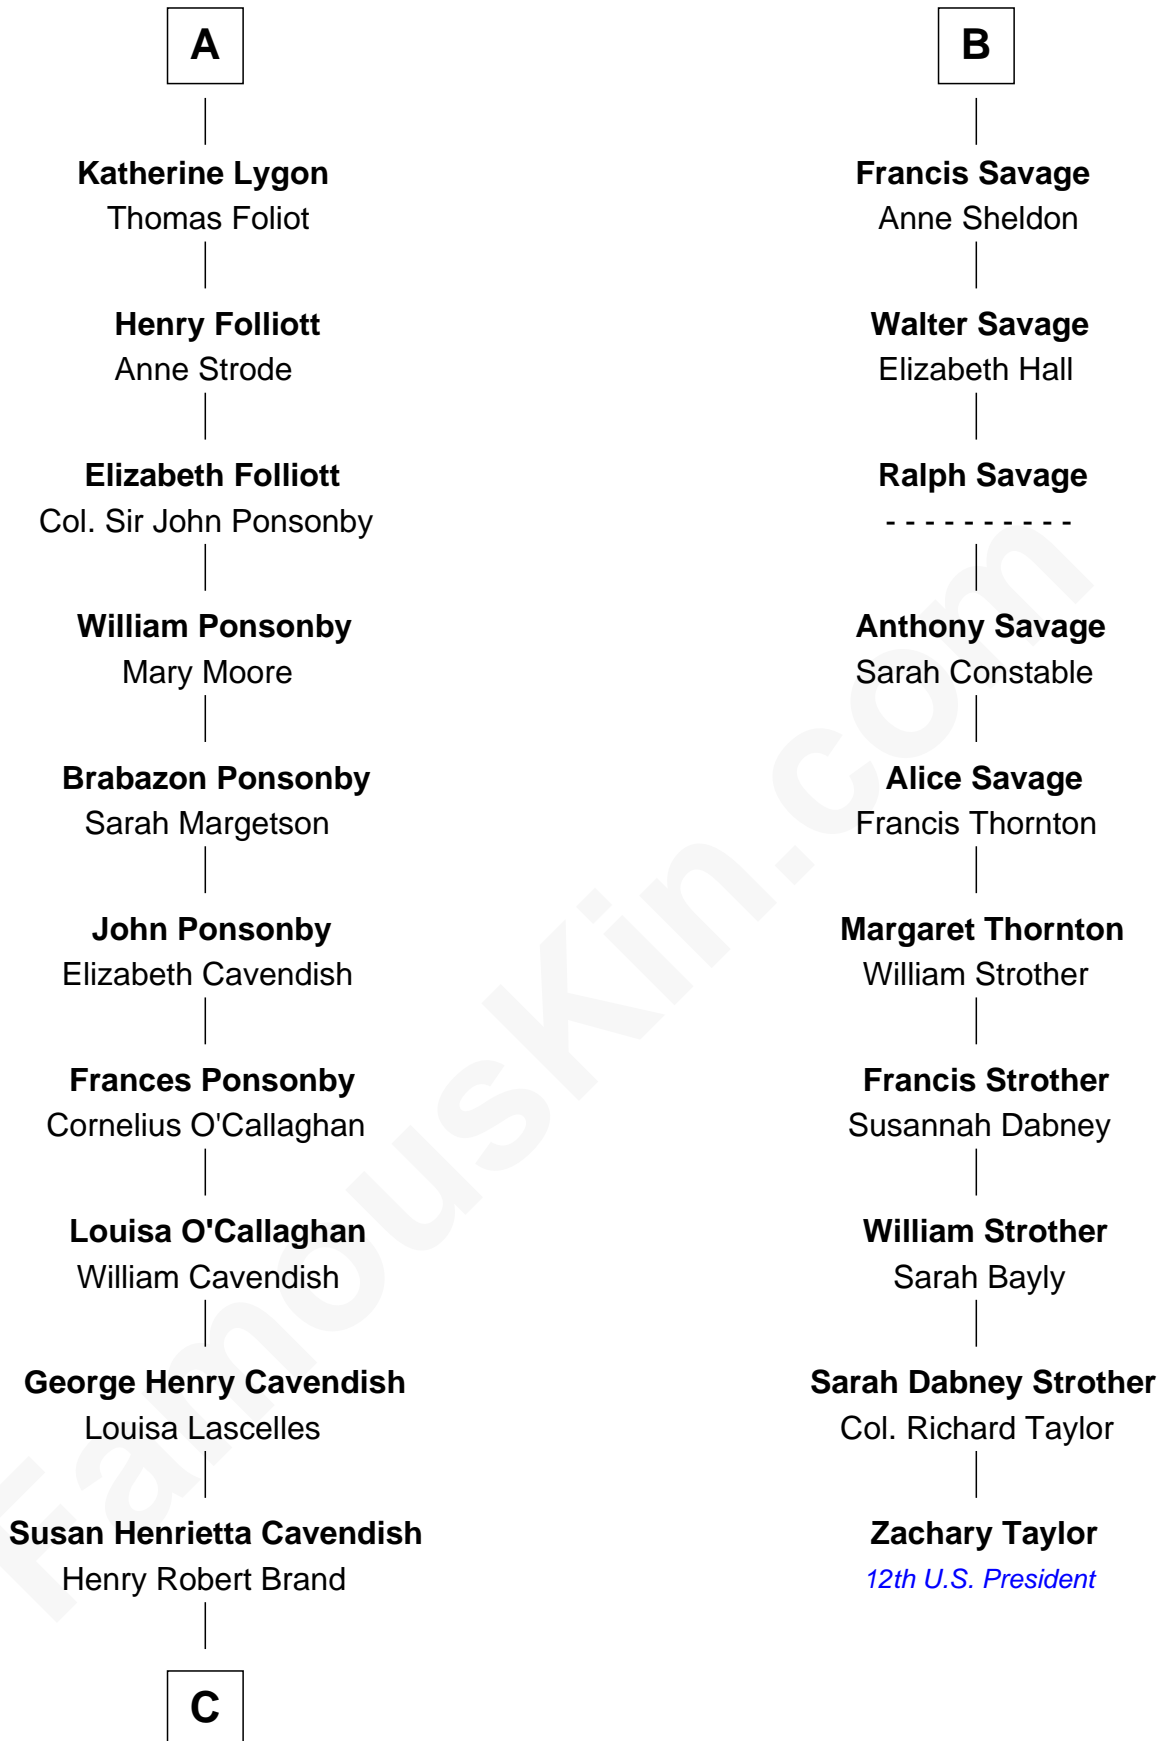

FamousKin.com Relationship Chart of

Sarah Ferguson

Duchess of York

16th cousin 4 times removed of

Zachary Taylor

12th U.S. President

Henry Plantagenet

Maud de Chaworth

C

—
Margaret Brand

Algernon Francis Holford Ferguson

—
Andrew Henry Ferguson

Marian Louisa Montagu-Douglas-Scott

—
Ronald Ivor Ferguson

Susan Mary Wright

—
Sarah Ferguson