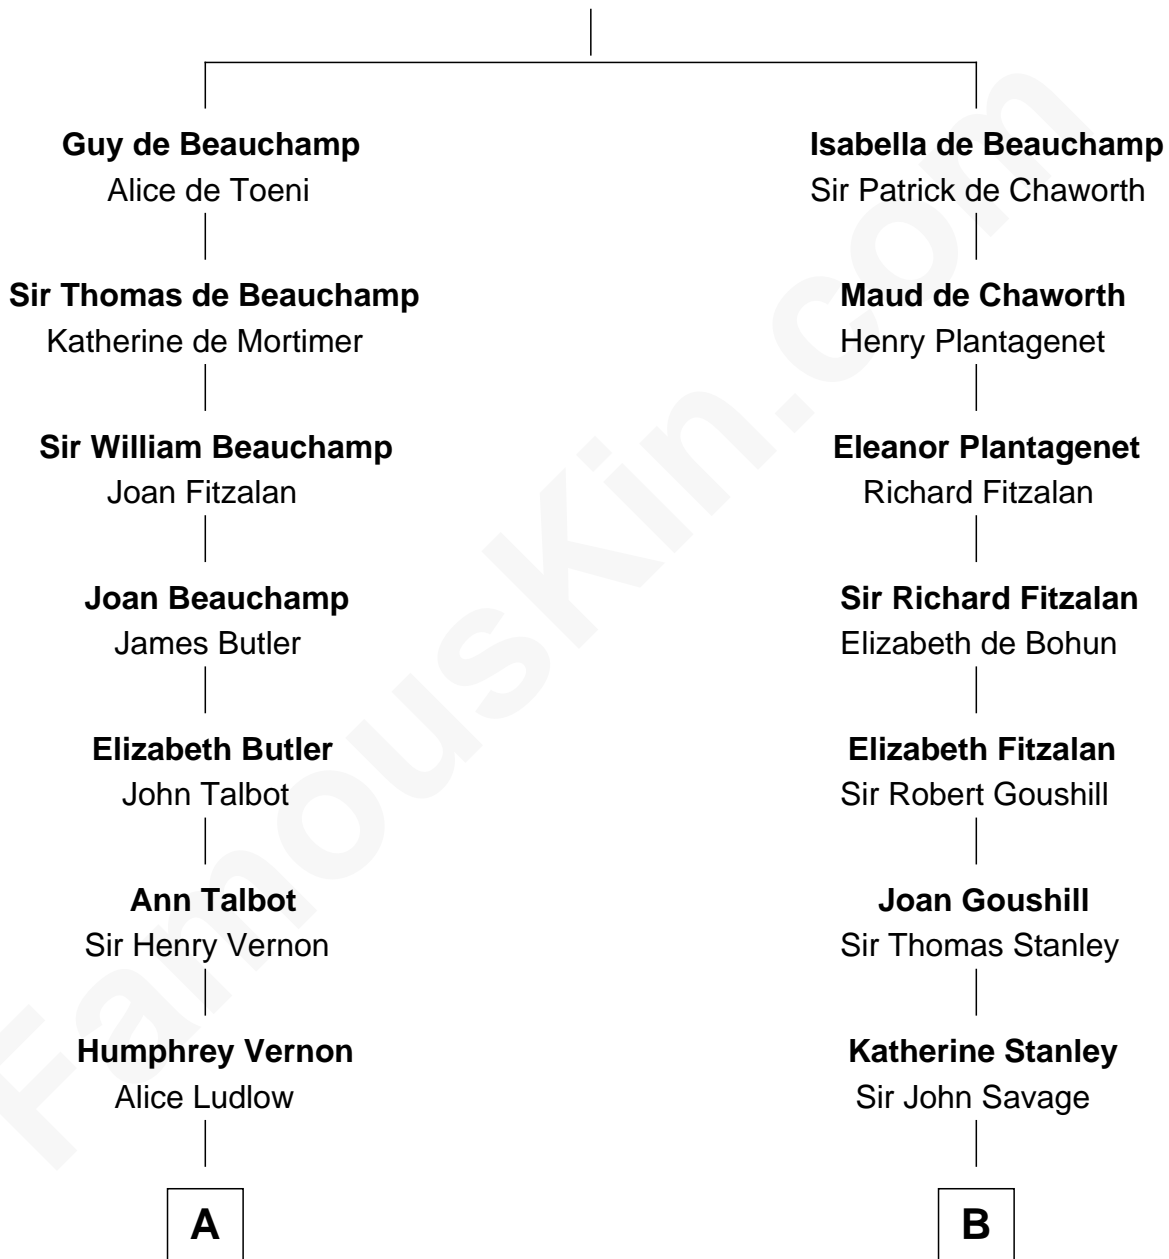

# FamousKin.com Relationship Chart of

**Sarah Ferguson**

*Duchess of York*

18th cousin 3 times removed of

**Zachary Taylor**

*12th U.S. President*

**William de Beauchamp**

Maud FitzJohn

**C**

**Louisa Jane Hamilton**

William Henry Walter Montagu-Douglas-Scott

**Herbert Andrew Montagu-Douglas-Scott**

Marie Josephine Edwards

**Marian Louisa Montagu-Douglas-Scott**

Andrew Henry Ferguson

**Ronald Ivor Ferguson**

Susan Mary Wright

**Sarah Ferguson**

*Duchess of York*

**D**

**Sarah Dabney Strother**

Col. Richard Taylor

**Zachary Taylor**

*12th U.S. President*