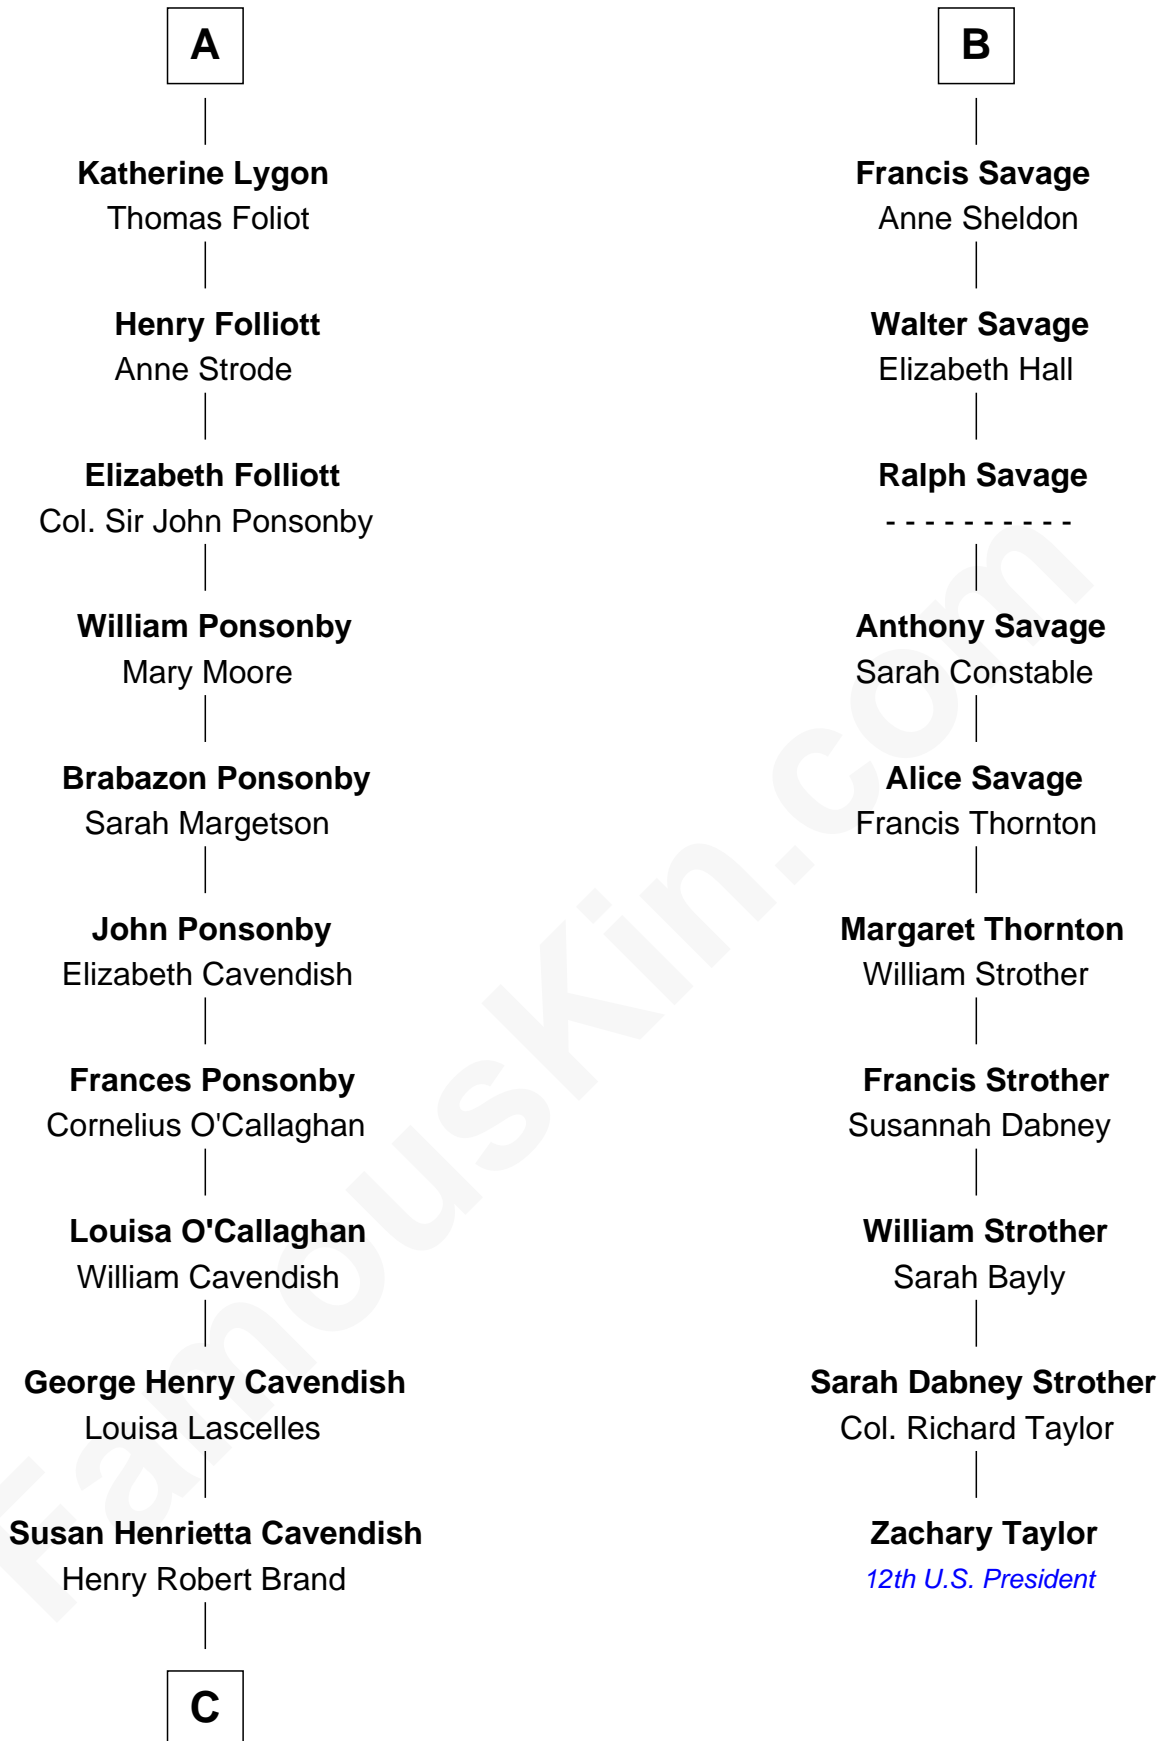

# FamousKin.com Relationship Chart of

**Sarah Ferguson**

*Duchess of York*

16th cousin 4 times removed of

**Zachary Taylor**

*12th U.S. President*

**Bartholomew de Badlesmere**

Margaret de Clare

Sir William de Bohun

**Elizabeth de Bohun**

Sir Richard Fitzalan

**Elizabeth Fitzalan**

Sir Robert Goushill

**Joan Goushill**

Sir Thomas Stanley

**Katherine Stanley**

Sir John Savage

**Sir Christopher Savage**

Anne Stanley

**Sir Christopher Savage**

Anne Lygon

**B**

**C**

—  
**Margaret Brand**

Algernon Francis Holford Ferguson

—  
**Andrew Henry Ferguson**

Marian Louisa Montagu-Douglas-Scott

—  
**Ronald Ivor Ferguson**

Susan Mary Wright

—  
**Sarah Ferguson**

*Duchess of York*

FamousKin.com