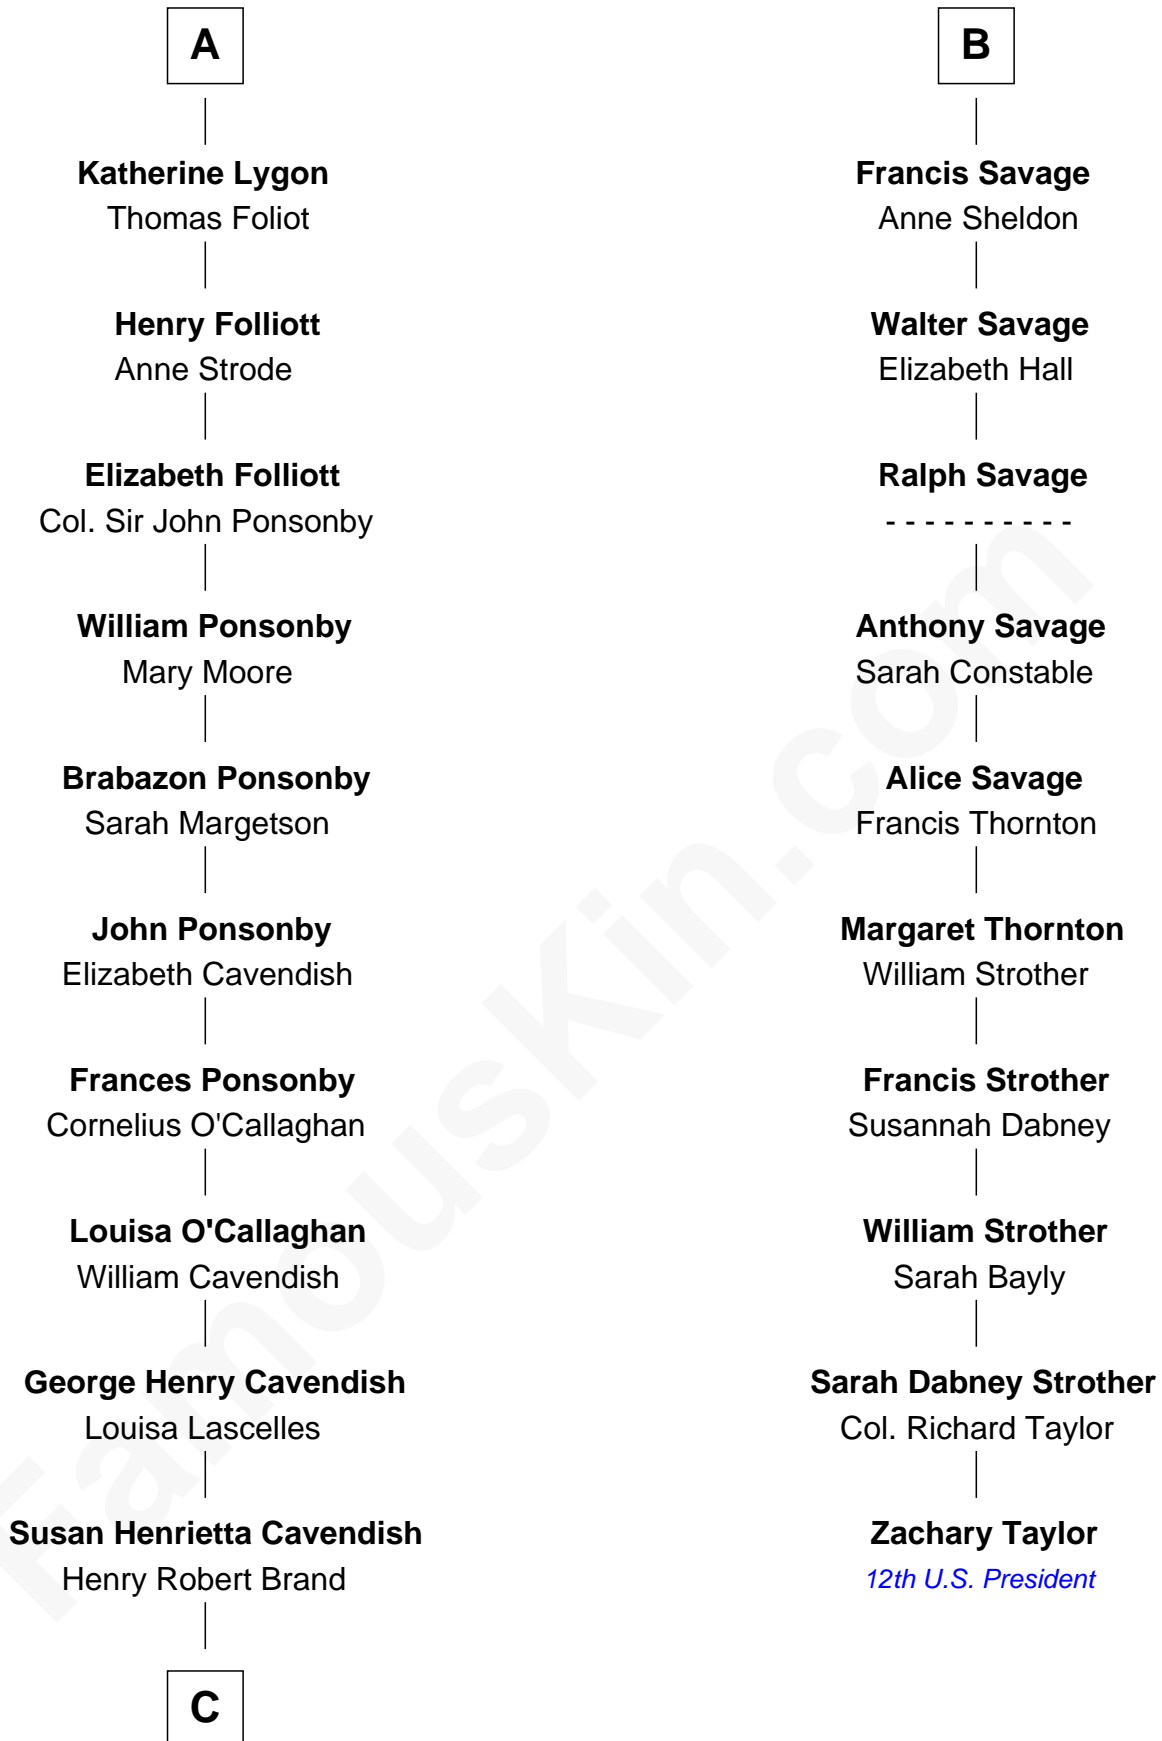

FamousKin.com Relationship Chart of

Sarah Ferguson

Duchess of York

16th cousin 4 times removed of

Zachary Taylor

12th U.S. President

Edmund Fitzalan

Alice de Warenne

Richard Fitzalan
Eleanor Plantagenet

Sir Richard Fitzalan
Elizabeth de Bohun

Elizabeth Fitzalan
Sir Thomas Mowbray

Isabel Mowbray
Sir James Berkeley

Maurice Berkeley
Isabel Mead

Anne Berkeley
Sir William Dennis

Eleanor Dennis
William Lygon

A

Richard Fitzalan
Eleanor Plantagenet

Sir Richard Fitzalan
Elizabeth de Bohun

Elizabeth Fitzalan
Sir Robert Goushill

Joan Goushill
Sir Thomas Stanley

Katherine Stanley
Sir John Savage

Sir Christopher Savage
Anne Stanley

Sir Christopher Savage
Anne Lygon

B

C

—
Margaret Brand

Algernon Francis Holford Ferguson

—
Andrew Henry Ferguson

Marian Louisa Montagu-Douglas-Scott