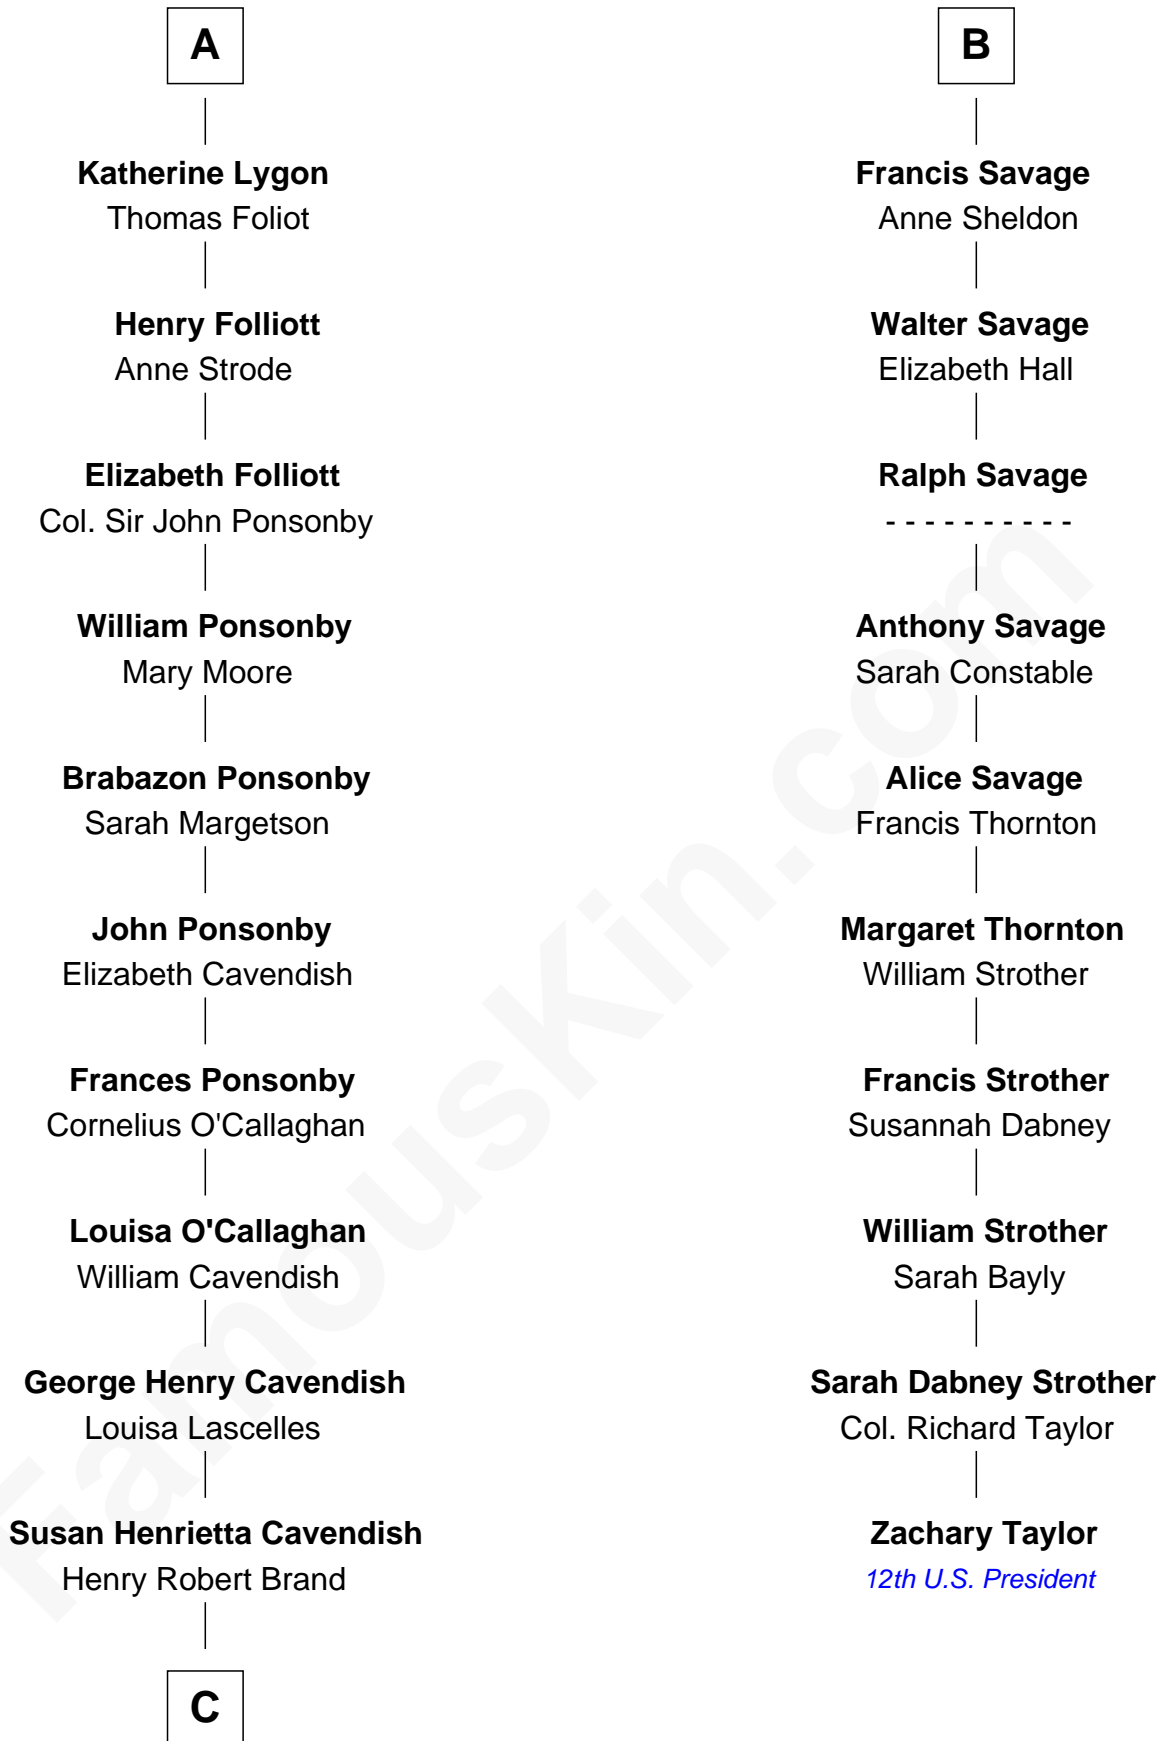

FamousKin.com Relationship Chart of

Sarah Ferguson

Duchess of York

16th cousin 4 times removed of

Zachary Taylor

12th U.S. President

Humphrey de Bohun

Elizabeth Plantagenet

Sir William de Bohun
Elizabeth de Badlesmere

Elizabeth de Bohun
Sir Richard Fitzalan

Elizabeth Fitzalan
Sir Thomas Mowbray

Isabel Mowbray
Sir James Berkeley

Maurice Berkeley
Isabel Mead

Anne Berkeley
Sir William Dennis

Eleanor Dennis
William Lygon

A

Sir William de Bohun
Elizabeth de Badlesmere

Elizabeth de Bohun
Sir Richard Fitzalan

Elizabeth Fitzalan
Sir Robert Goushill

Joan Goushill
Sir Thomas Stanley

Katherine Stanley
Sir John Savage

Sir Christopher Savage
Anne Stanley

Sir Christopher Savage
Anne Lygon

B

C

—
Margaret Brand

Algernon Francis Holford Ferguson

—
Andrew Henry Ferguson

Marian Louisa Montagu-Douglas-Scott