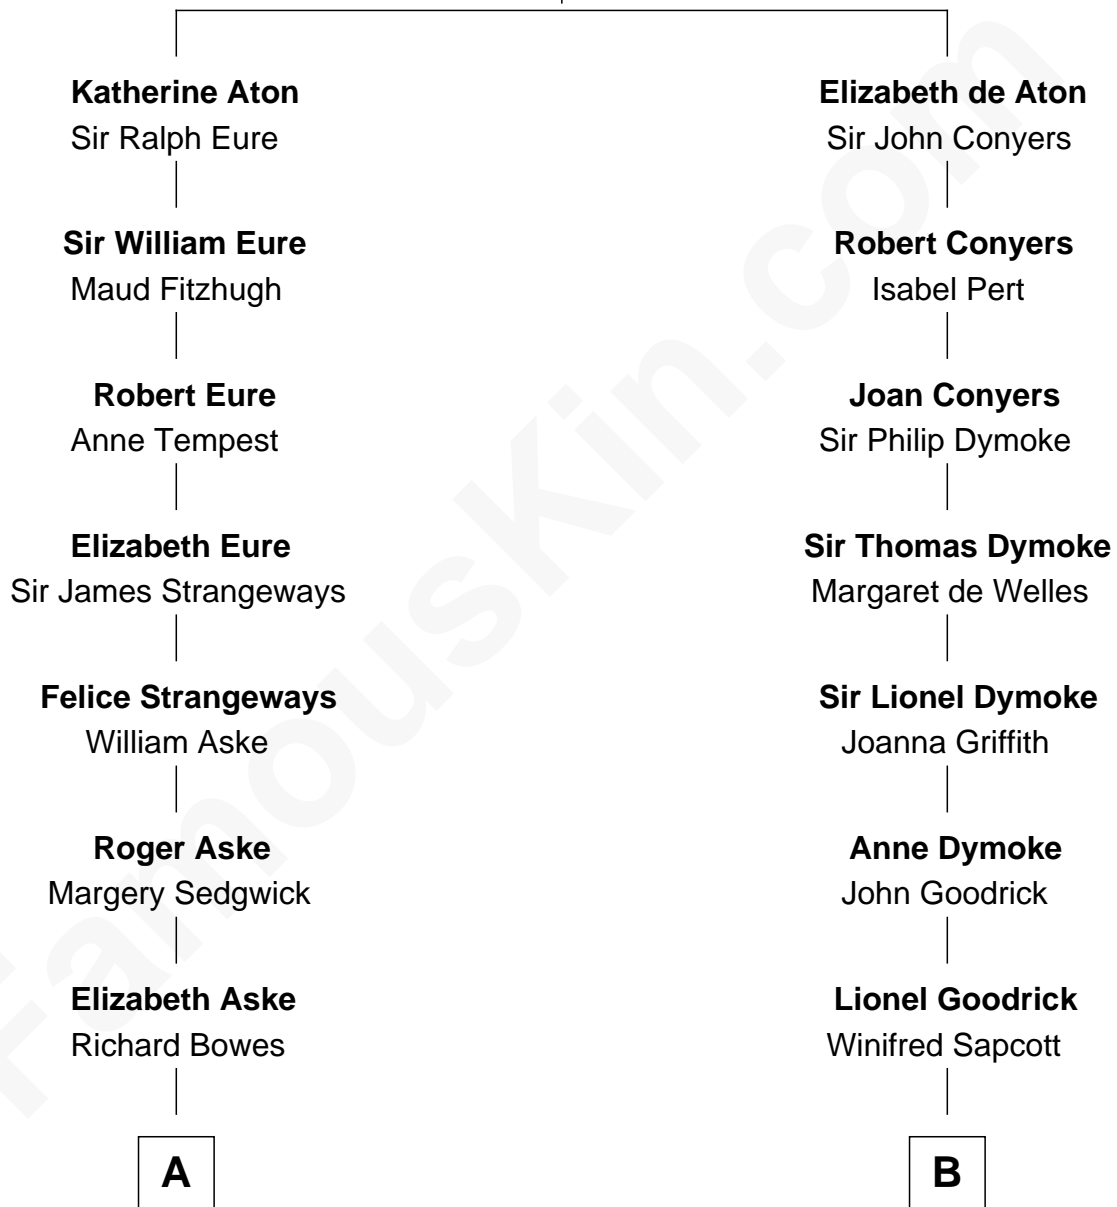

FamousKin.com Relationship Chart of

Sarah Ferguson

Duchess of York

20th cousin 1 time removed of

Dave Cowens

NBA Hall of Famer

Sir William de Aton

Isabel de Percy

C

Louisa Jane Hamilton

William Henry Walter Montagu-Douglas-Scott

Herbert Andrew Montagu-Douglas-Scott

Marie Josephine Edwards

Marian Louisa Montagu-Douglas-Scott

Andrew Henry Ferguson

Ronald Ivor Ferguson

Susan Mary Wright

Sarah Ferguson

Duchess of York

D

Charles Albert Atwood

Mina Sylvia Cundiff

Stanley True Atwood

Dorothy Ann Ulrich