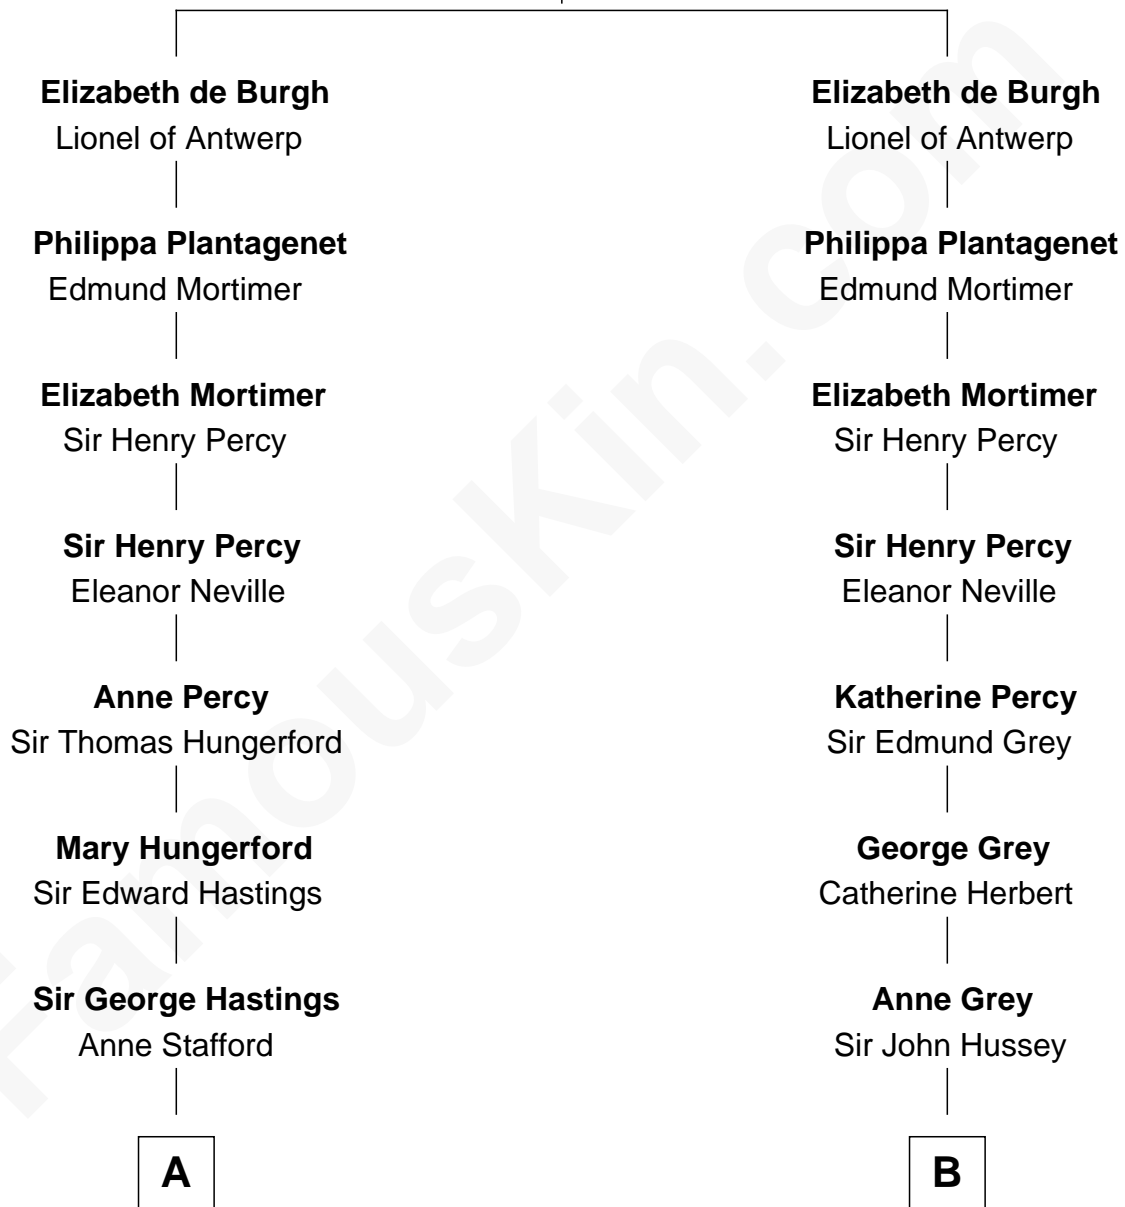

# FamousKin.com Relationship Chart of

**Sarah Ferguson**

*Duchess of York*

21st cousin of

**Kit Harington**

*TV Actor - "Game of Thrones"*

**William de Burgh**  
Maude of Lancaster

**C**

**Louisa Jane Hamilton**

William Henry Walter Montagu-Douglas-Scott

**Herbert Andrew Montagu-Douglas-Scott**

Marie Josephine Edwards

**Marian Louisa Montagu-Douglas-Scott**

Andrew Henry Ferguson

**Ronald Ivor Ferguson**

Susan Mary Wright

**Sarah Ferguson**

*Duchess of York*

**D**

**Edward Henry Legge**

Cordelia Twysden Molesworth

**Lois Marjorie Legge**

Ernest Wriothesley Denny