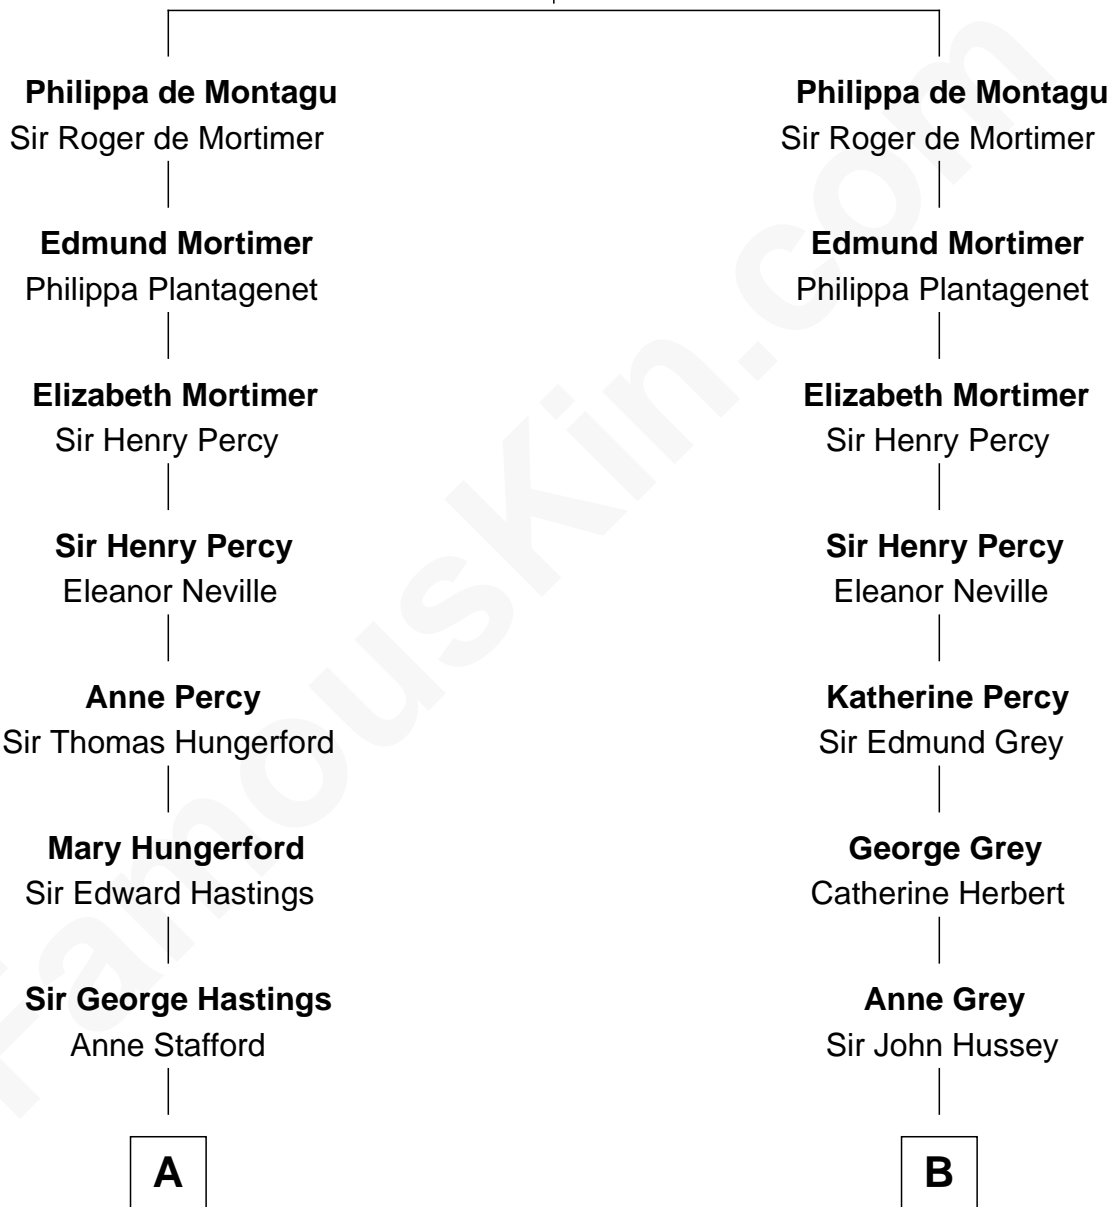

FamousKin.com Relationship Chart of

Sarah Ferguson

Duchess of York

21st cousin of

Kit Harington

TV Actor - "Game of Thrones"

William de Montagu
Katherine de Grandison

C

Louisa Jane Hamilton

William Henry Walter Montagu-Douglas-Scott

Herbert Andrew Montagu-Douglas-Scott

Marie Josephine Edwards

Marian Louisa Montagu-Douglas-Scott

Andrew Henry Ferguson

Ronald Ivor Ferguson

Susan Mary Wright

Sarah Ferguson

Duchess of York

D

Edward Henry Legge

Cordelia Twysden Molesworth

Lois Marjorie Legge

Ernest Wriothesley Denny

Lavender Cecilia Denny