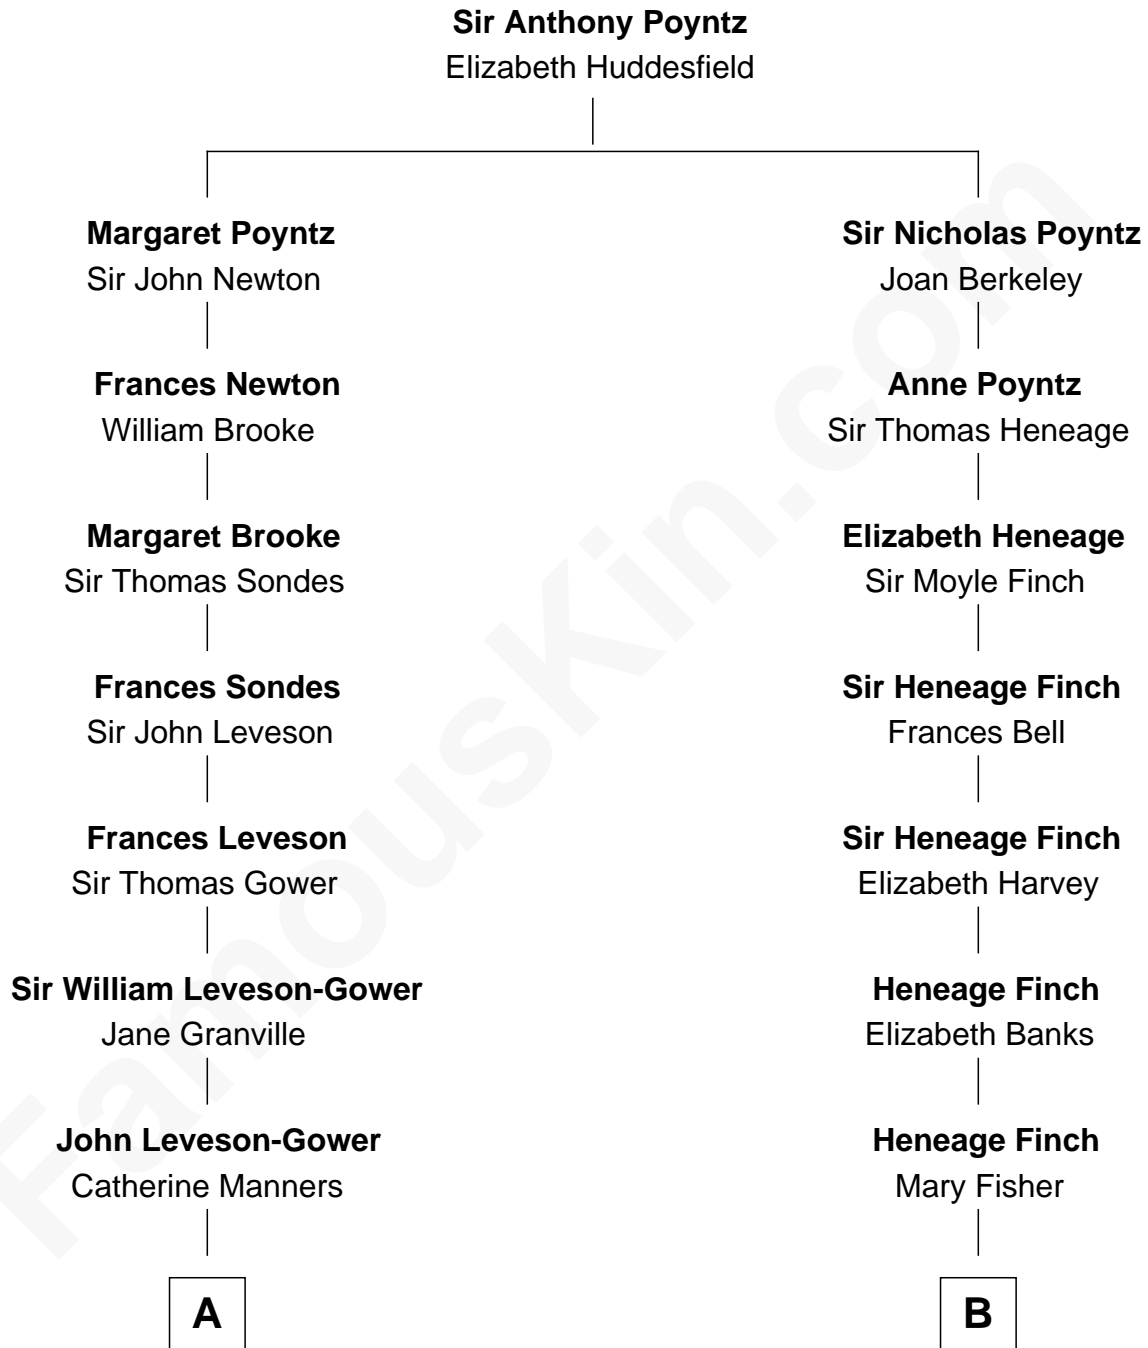

FamousKin.com Relationship Chart of

Sarah Ferguson

Duchess of York

14th cousin 2 times removed of

Kit Harington

TV Actor - "Game of Thrones"

A

John Leveson-Gower

Evelyn Pierrepont

Gertrude Leveson-Gower

John Russell

Francis Russell

Elizabeth Keppel

Sir John Russell

Georgiana Gordon

Louisa Jane Russell

James Hamilton

Louisa Jane Hamilton

William Henry Walter Montagu-Douglas-Scott

Herbert Andrew Montagu-Douglas-Scott

Marie Josephine Edwards

Marian Louisa Montagu-Douglas-Scott

Andrew Henry Ferguson

Ronald Ivor Ferguson