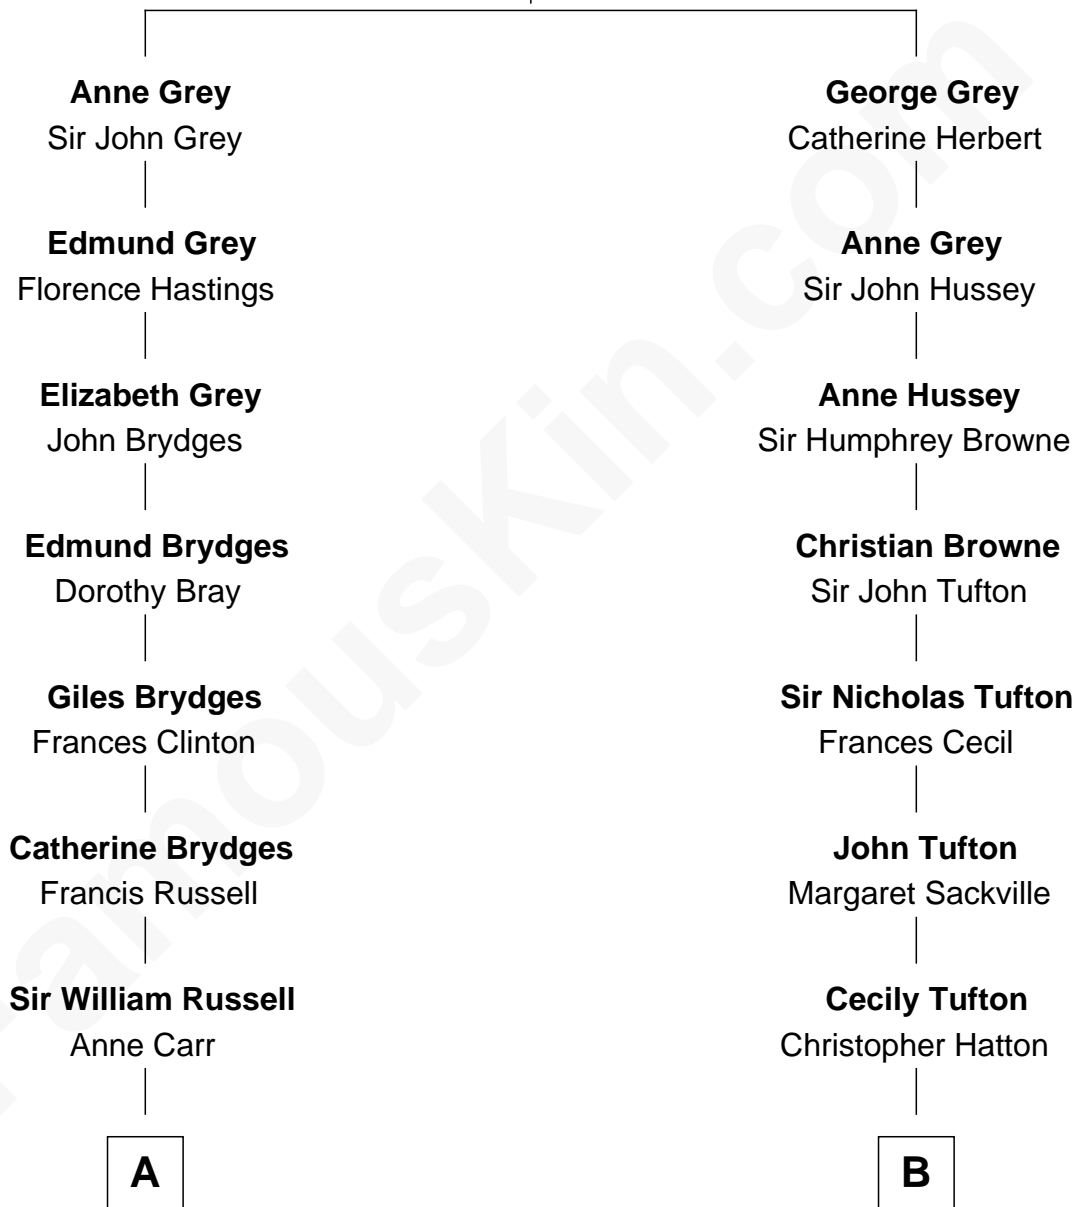

FamousKin.com Relationship Chart of

Sarah Ferguson

Duchess of York

16th cousin 1 time removed of

Kit Harington

TV Actor - "Game of Thrones"

Sir Edmund Grey

Katherine Percy

Sarah Ferguson photo by [Norbert Aepli](#) (CC BY 3.0)

Kit Harington photo by [Gage Skidmore](#) (CC BY-SA 2.0)