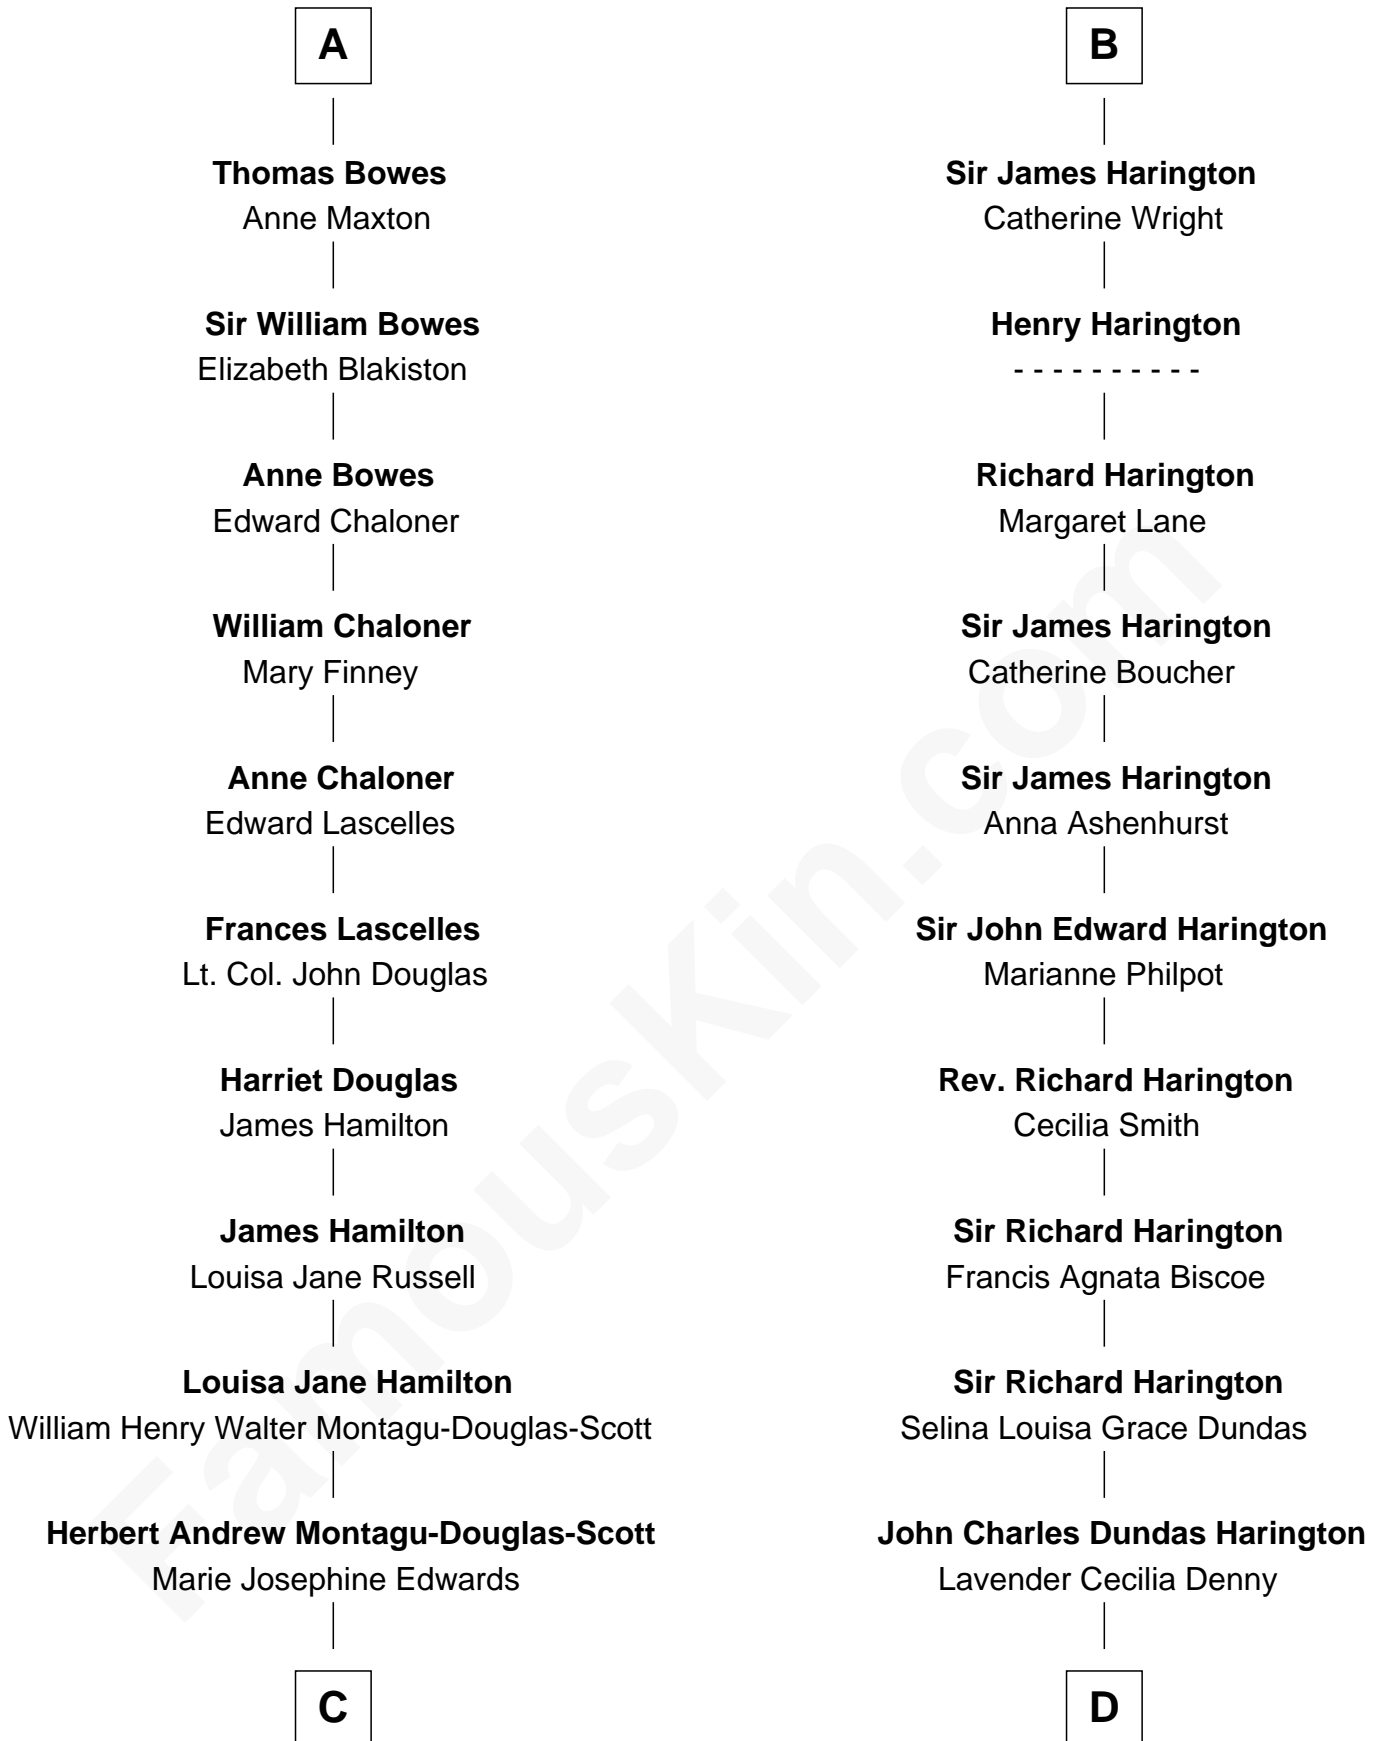

# FamousKin.com Relationship Chart of

**Sarah Ferguson**

*Duchess of York*

18th cousin 1 time removed of

**Kit Harington**

*TV Actor - "Game of Thrones"*

**Sir Robert Goushill**

Elizabeth Fitzalan

**C**

**Marian Louisa Montagu-Douglas-Scott**

Andrew Henry Ferguson

**Ronald Ivor Ferguson**

Susan Mary Wright

**Sarah Ferguson**

*Duchess of York*

**D**