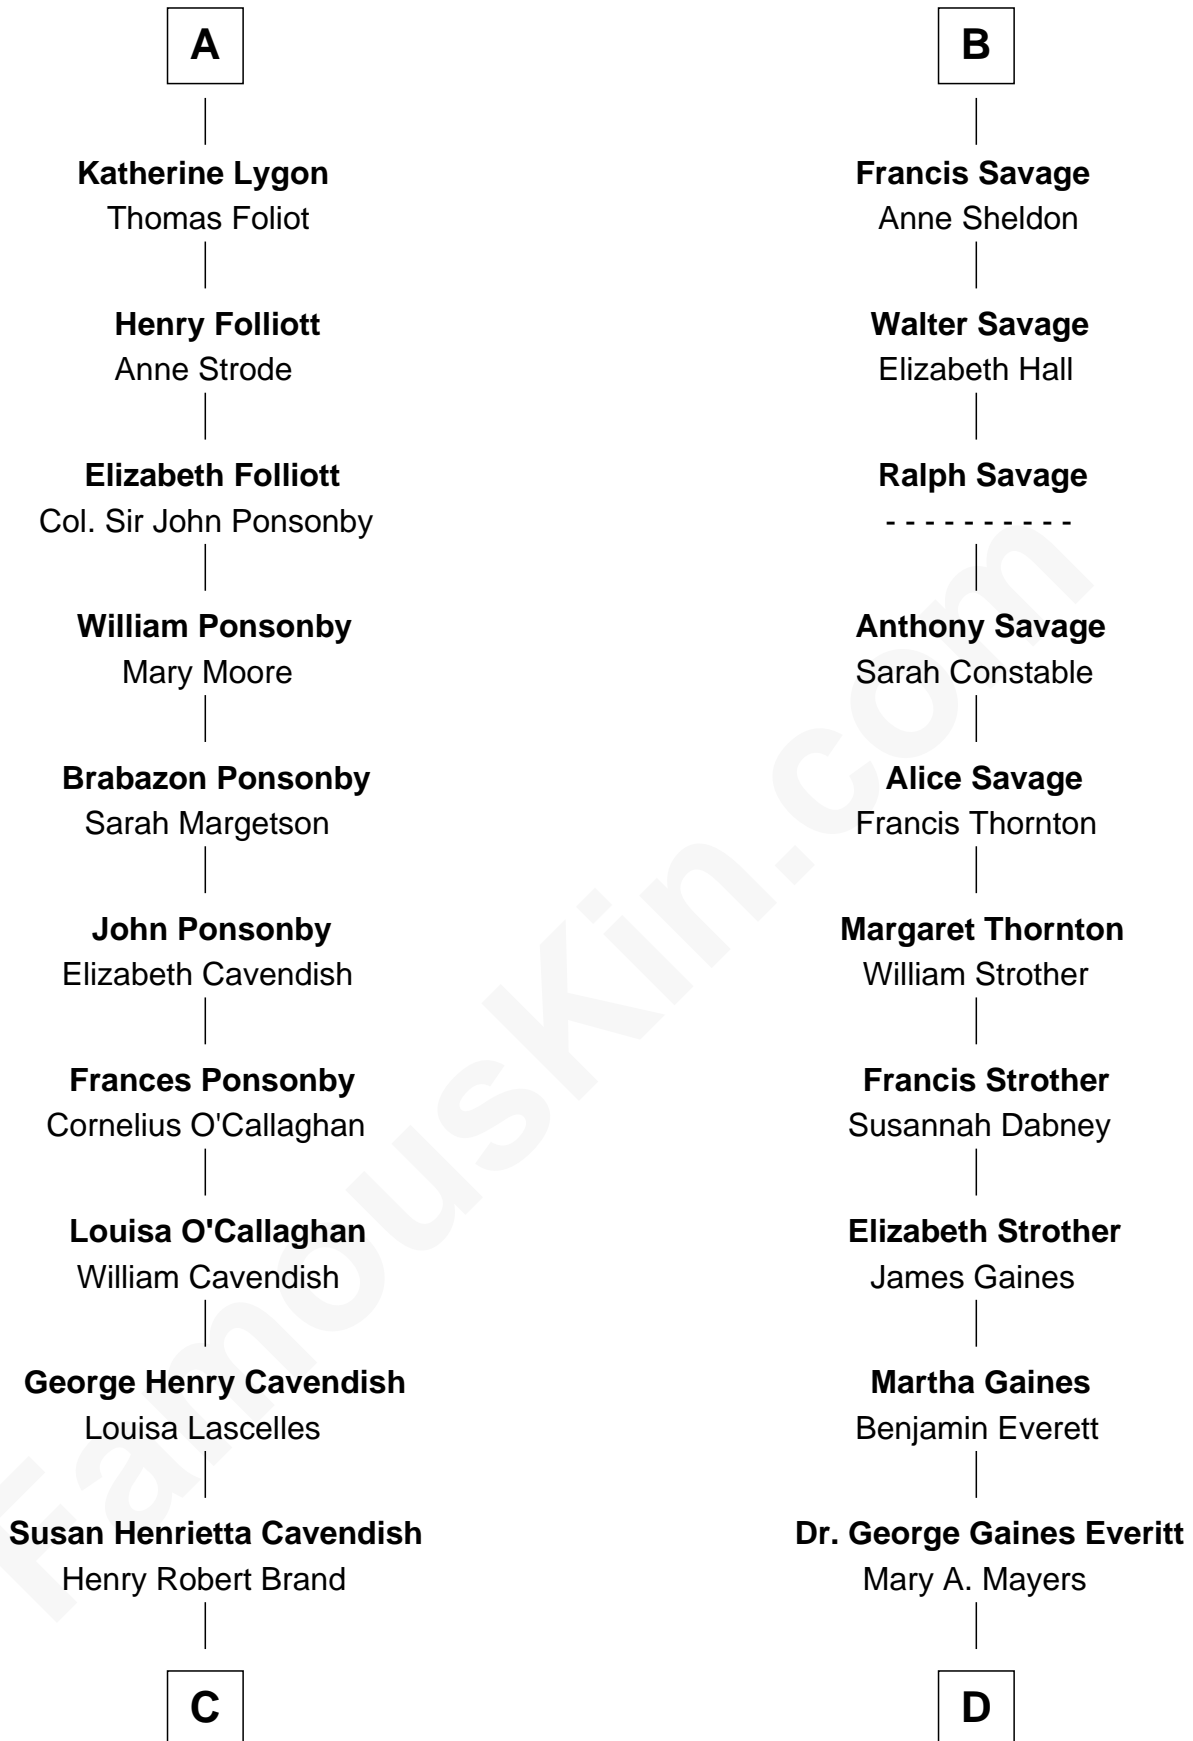

FamousKin.com Relationship Chart of

Sarah Ferguson

Duchess of York

20th cousin of

William H. Macy

TV and Movie Actor

Bartholomew de Badlesmere

Margaret de Clare

Sir William de Bohun

Elizabeth de Bohun

Sir Richard Fitzalan

Elizabeth Fitzalan

Sir Robert Goushill

Joan Goushill

Sir Thomas Stanley

Katherine Stanley

Sir John Savage

Sir Christopher Savage

Anne Stanley

Sir Christopher Savage

Anne Lygon

B

C

Margaret Brand
Algernon Francis Holford Ferguson

Andrew Henry Ferguson
Marian Louisa Montagu-Douglas-Scott

Ronald Ivor Ferguson
Susan Mary Wright

Sarah Ferguson
Duchess of York

D

Horace Benjamin Everitt
Martha Leticia Roberts

Mary Lois Everitt
Clement Overstreet