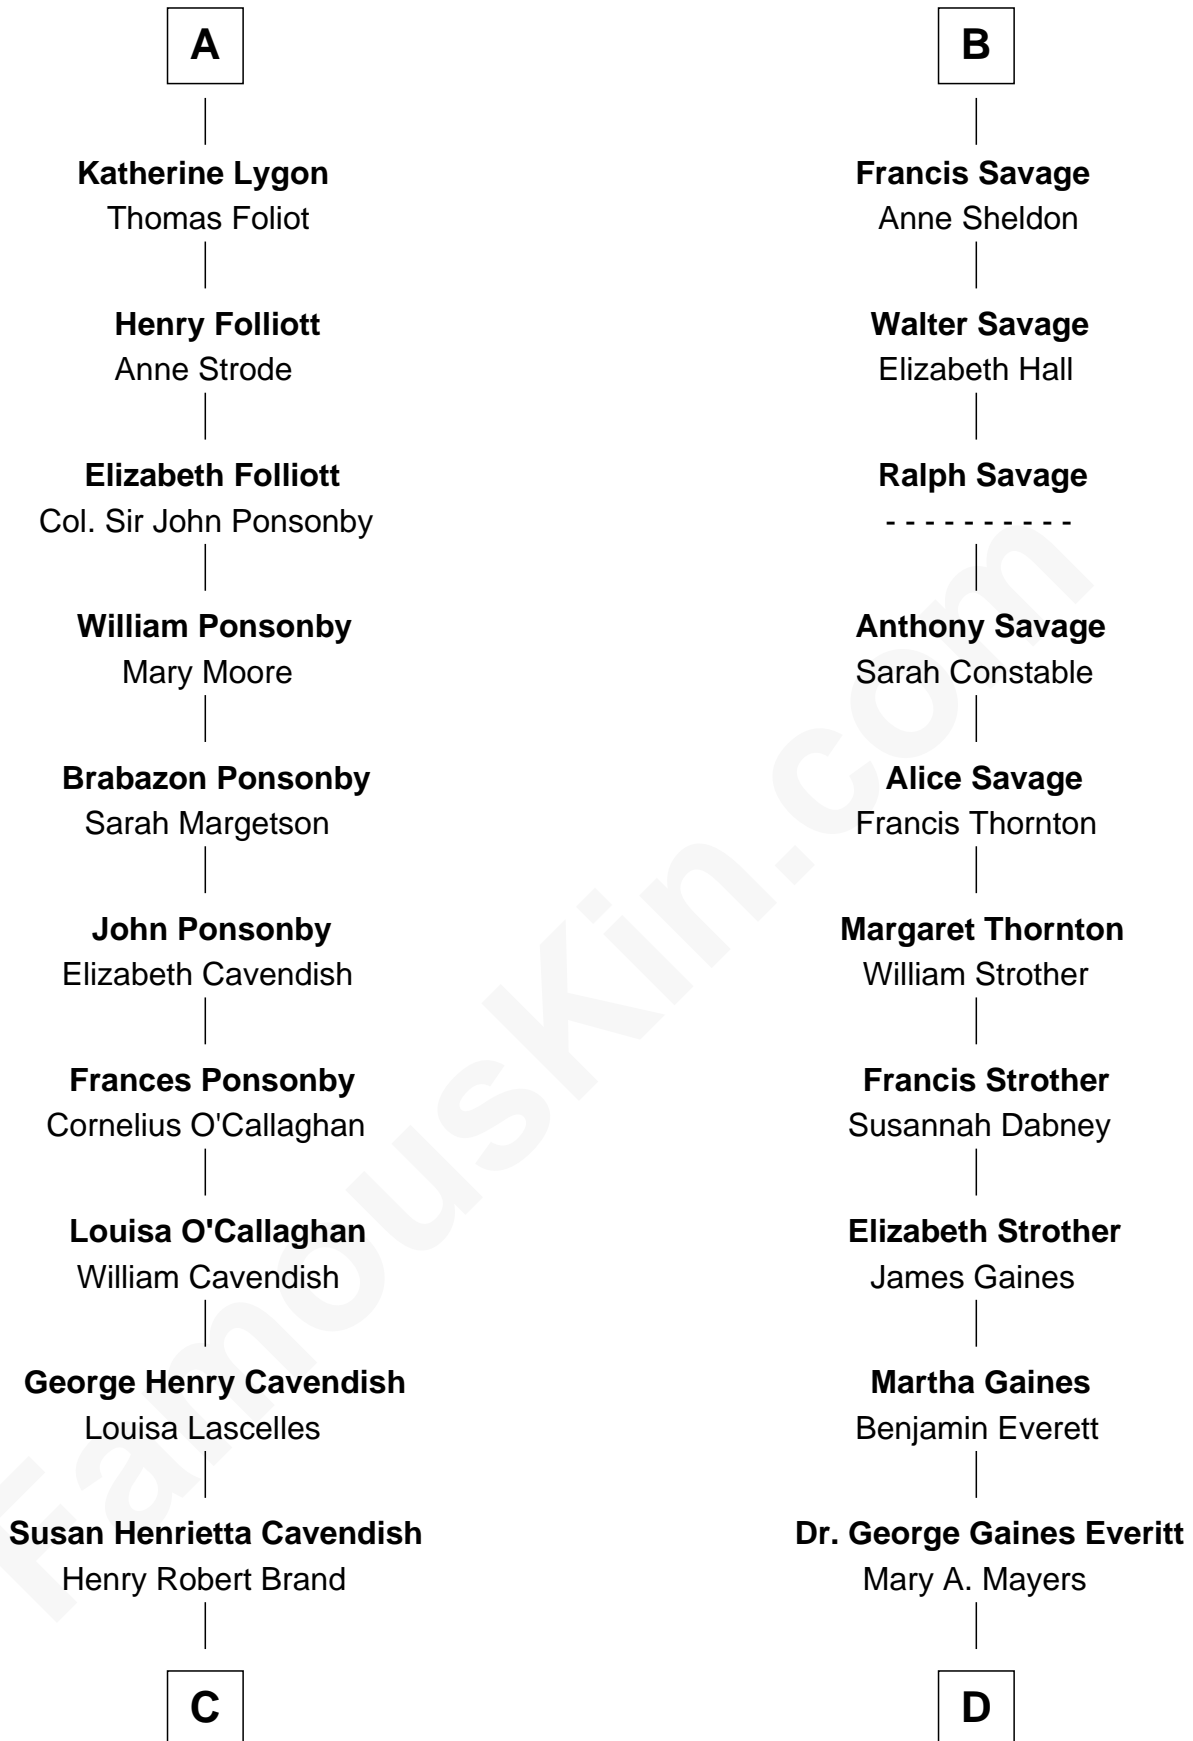

FamousKin.com Relationship Chart of

Sarah Ferguson

Duchess of York

20th cousin of

William H. Macy

TV and Movie Actor

Humphrey de Bohun

Elizabeth Plantagenet

Sir William de Bohun
Elizabeth de Badlesmere

Elizabeth de Bohun
Sir Richard Fitzalan

Elizabeth Fitzalan
Sir Thomas Mowbray

Isabel Mowbray
Sir James Berkeley

Maurice Berkeley
Isabel Mead

Anne Berkeley
Sir William Dennis

Eleanor Dennis
William Lygon

A

Sir William de Bohun
Elizabeth de Badlesmere

Elizabeth de Bohun
Sir Richard Fitzalan

Elizabeth Fitzalan
Sir Robert Goushill

Joan Goushill
Sir Thomas Stanley

Katherine Stanley
Sir John Savage

Sir Christopher Savage
Anne Stanley

Sir Christopher Savage
Anne Lygon

B

C

Margaret Brand
Algernon Francis Holford Ferguson

Andrew Henry Ferguson
Marian Louisa Montagu-Douglas-Scott

Ronald Ivor Ferguson
Susan Mary Wright