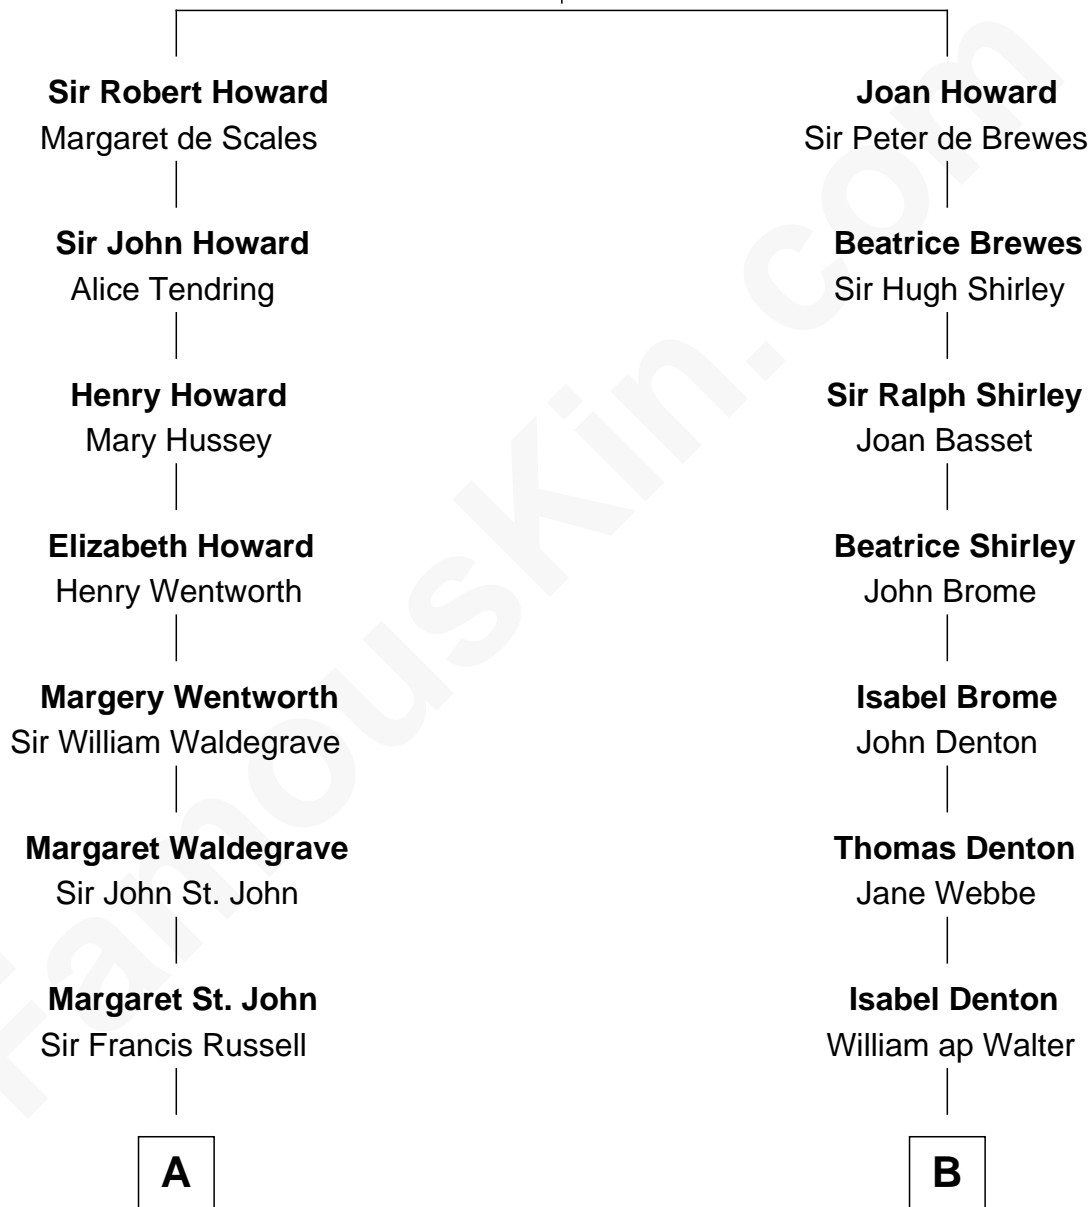

FamousKin.com Relationship Chart of

Sarah Ferguson

Duchess of York

20th cousin of

Gerald Ford

38th U.S. President

Sir John Howard

Alice de Bois

C

Herbert Andrew Montagu-Douglas-Scott

Marie Josephine Edwards

Marian Louisa Montagu-Douglas-Scott

Andrew Henry Ferguson

Ronald Ivor Ferguson

Susan Mary Wright

Sarah Ferguson

Duchess of York

D

George Manney Ayer

Amy Gridley Butler

Adele Augusta Ayer

Levi Addison Gardner

Dorothy Ayer Gardner

Leslie Lynch King