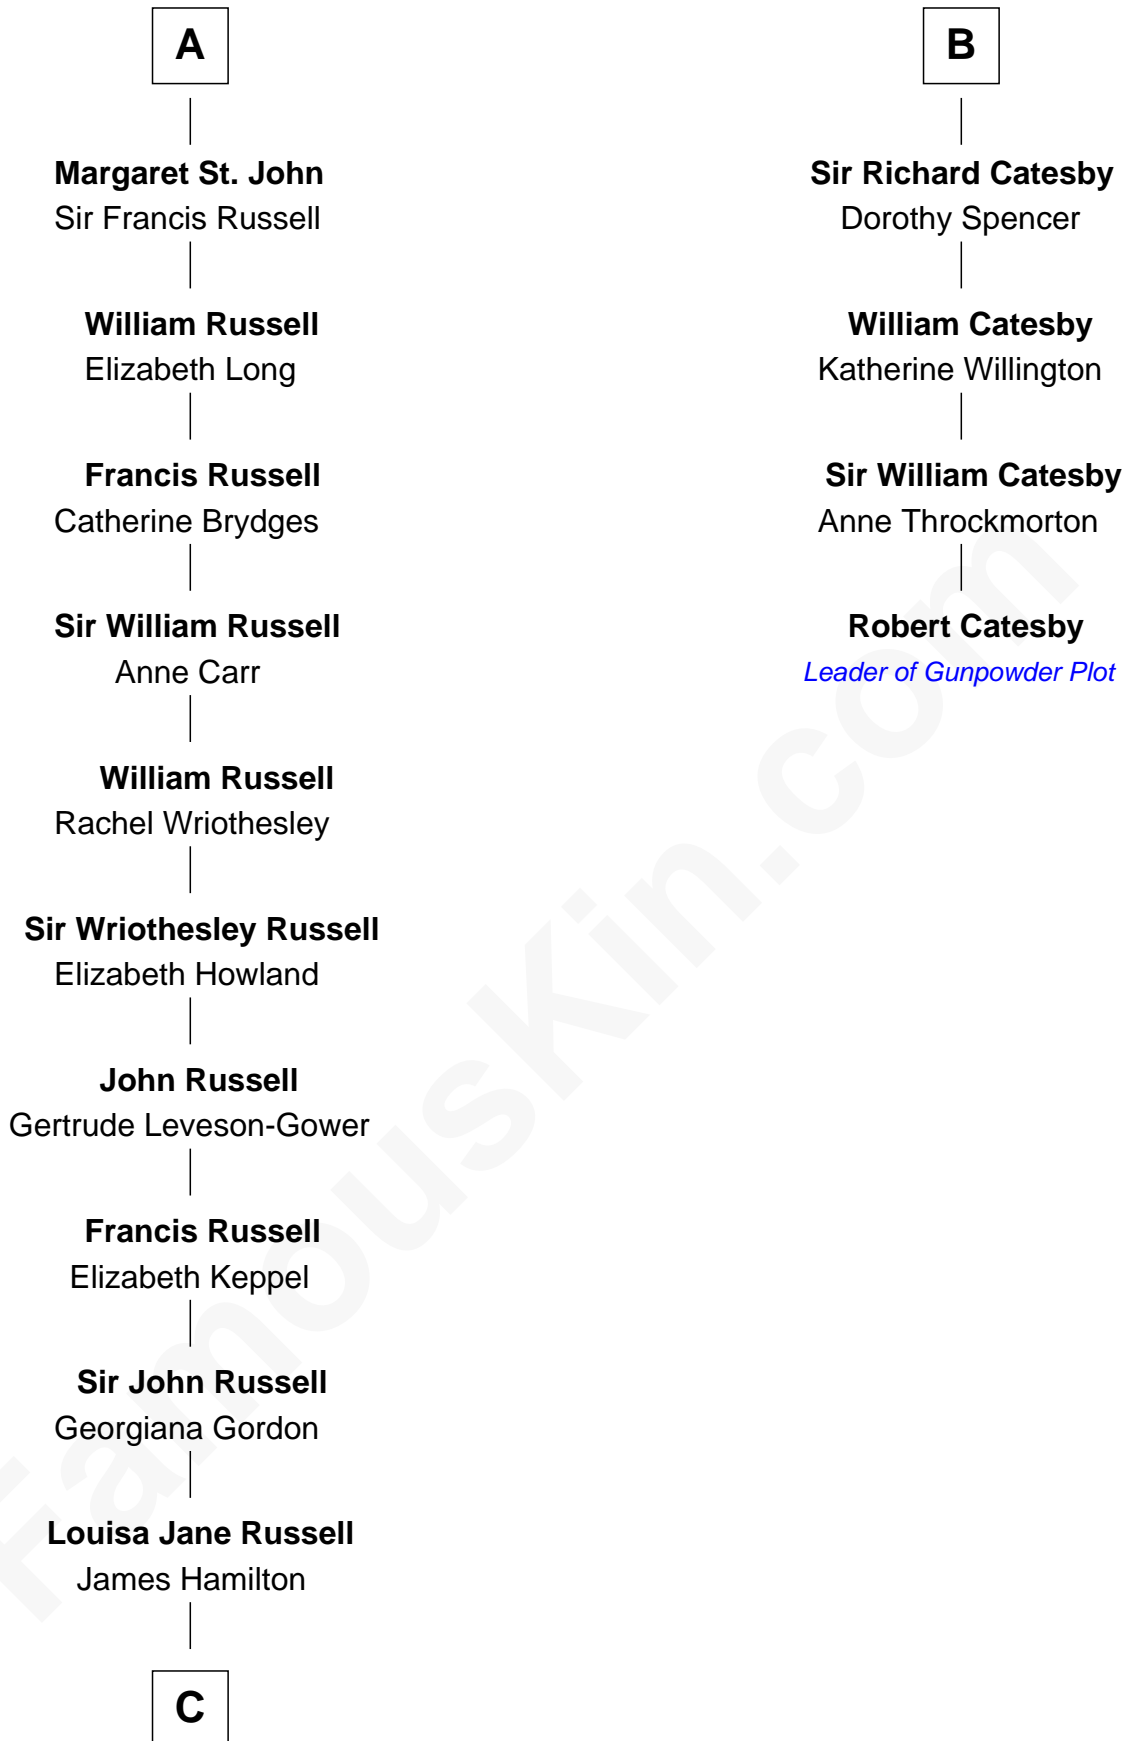

FamousKin.com Relationship Chart of

Sarah Ferguson

Duchess of York

10th cousin 11 times removed of

Robert Catesby

Leader of Gunpowder Plot

Sir William la Zouche

Maud Lovel

C

Louisa Jane Hamilton

William Henry Walter Montagu-Douglas-Scott

Herbert Andrew Montagu-Douglas-Scott

Marie Josephine Edwards

Marian Louisa Montagu-Douglas-Scott

Andrew Henry Ferguson

Ronald Ivor Ferguson