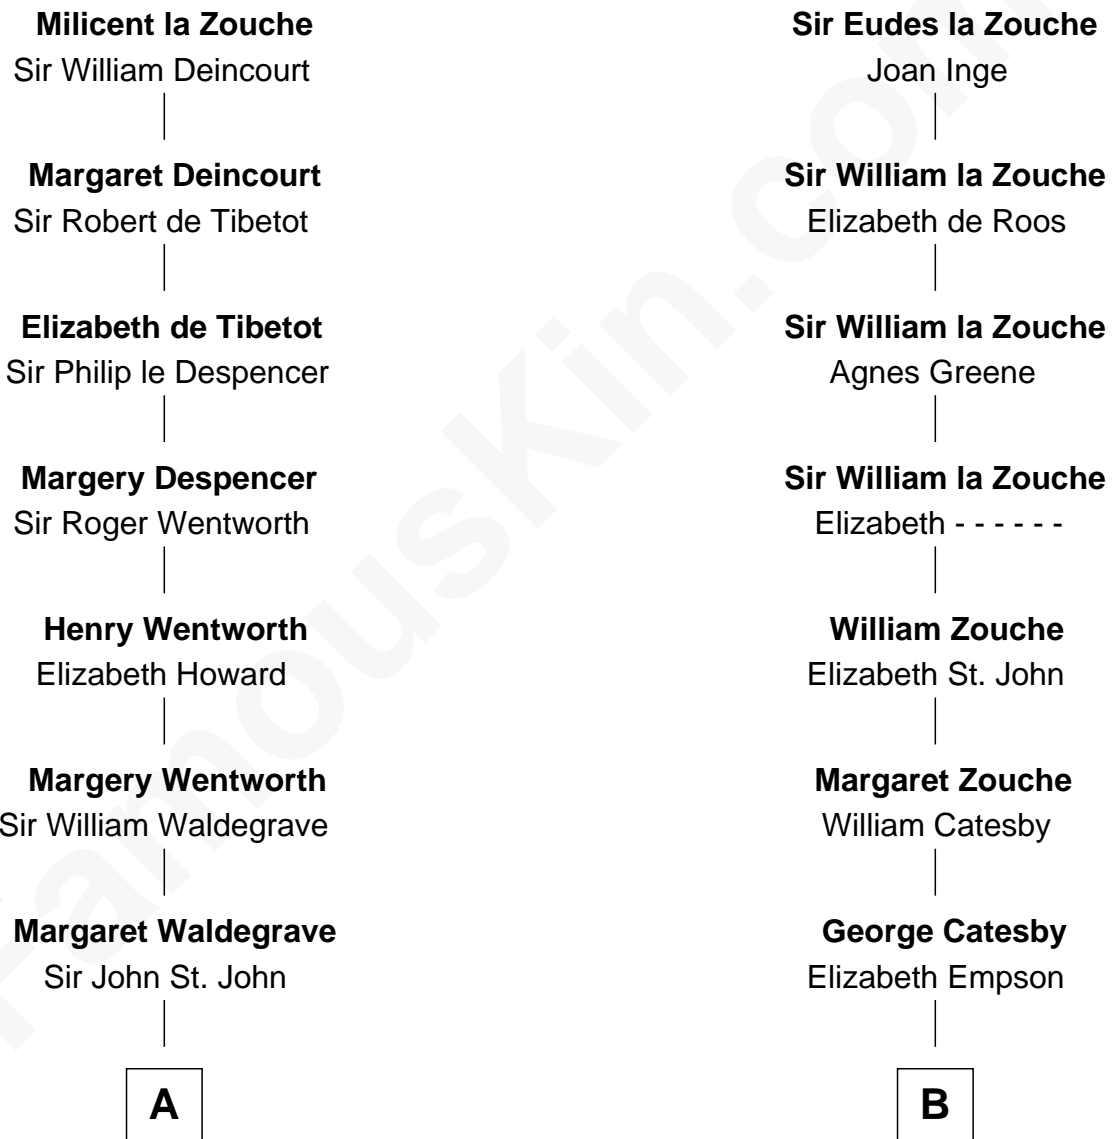

FamousKin.com Relationship Chart of

Sarah Ferguson

Duchess of York

10th cousin 11 times removed of

Robert Catesby

Leader of Gunpowder Plot

Sir William la Zouche

Maud Lovel

C

Louisa Jane Hamilton

William Henry Walter Montagu-Douglas-Scott

Herbert Andrew Montagu-Douglas-Scott

Marie Josephine Edwards

Marian Louisa Montagu-Douglas-Scott

Andrew Henry Ferguson

Ronald Ivor Ferguson

Susan Mary Wright

Sarah Ferguson

Duchess of York