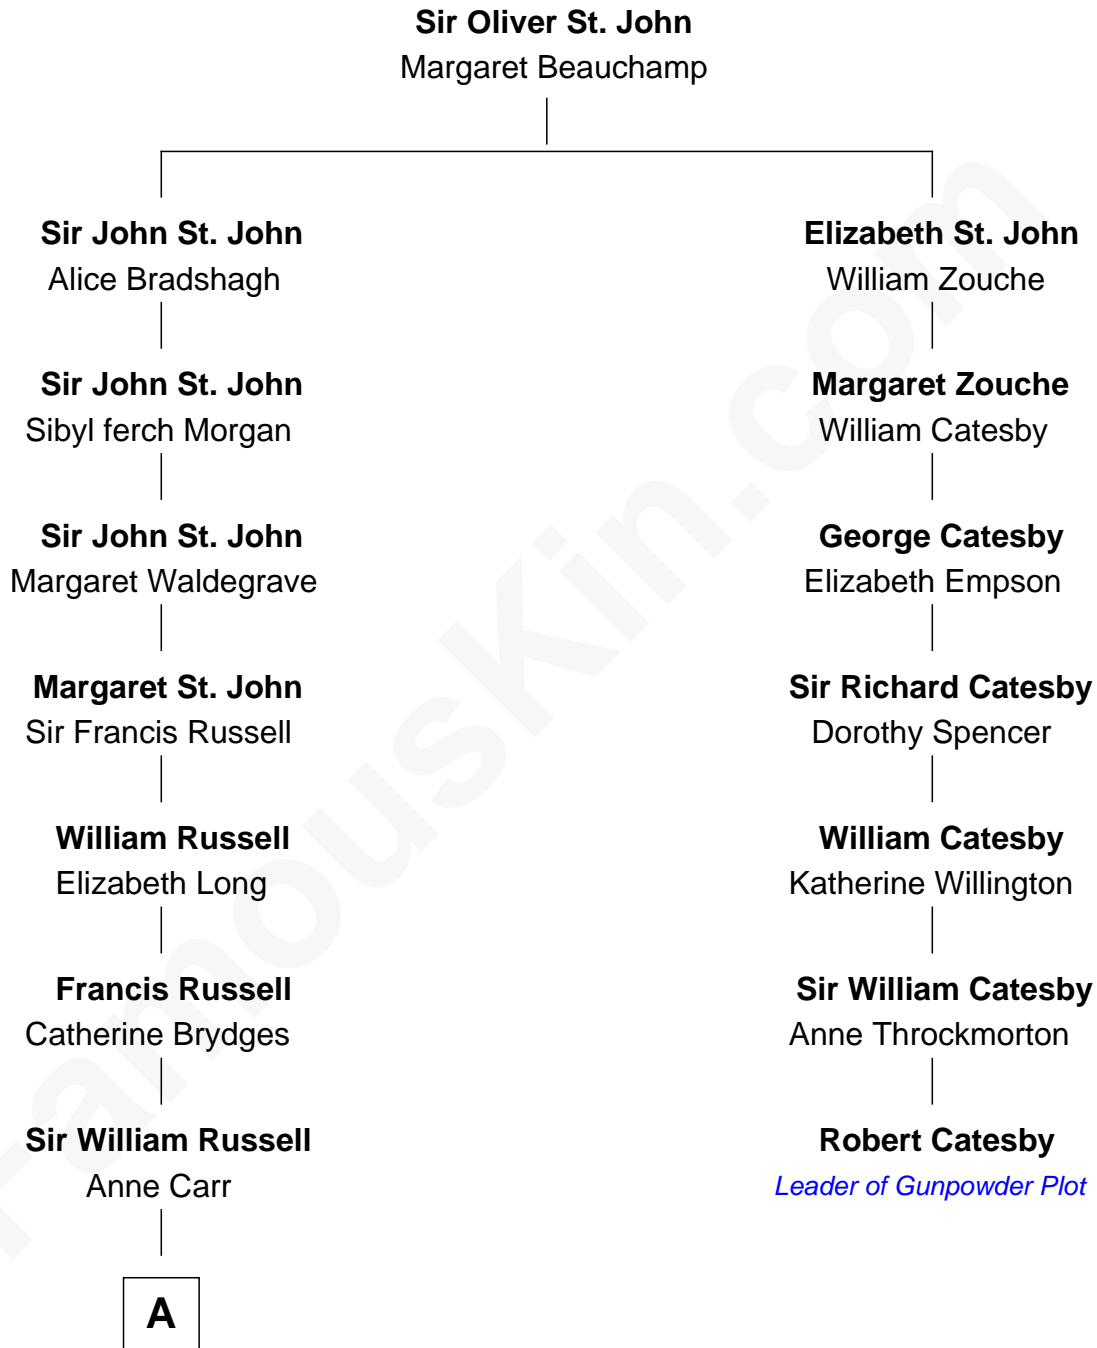

FamousKin.com Relationship Chart of

Sarah Ferguson

Duchess of York

6th cousin 11 times removed of

Robert Catesby

Leader of Gunpowder Plot

A

William Russell
Rachel Wriothesley

Sir Wriothesley Russell
Elizabeth Howland

John Russell
Gertrude Leveson-Gower

Francis Russell
Elizabeth Keppel

Sir John Russell
Georgiana Gordon

Louisa Jane Russell
James Hamilton

Louisa Jane Hamilton
William Henry Walter Montagu-Douglas-Scott