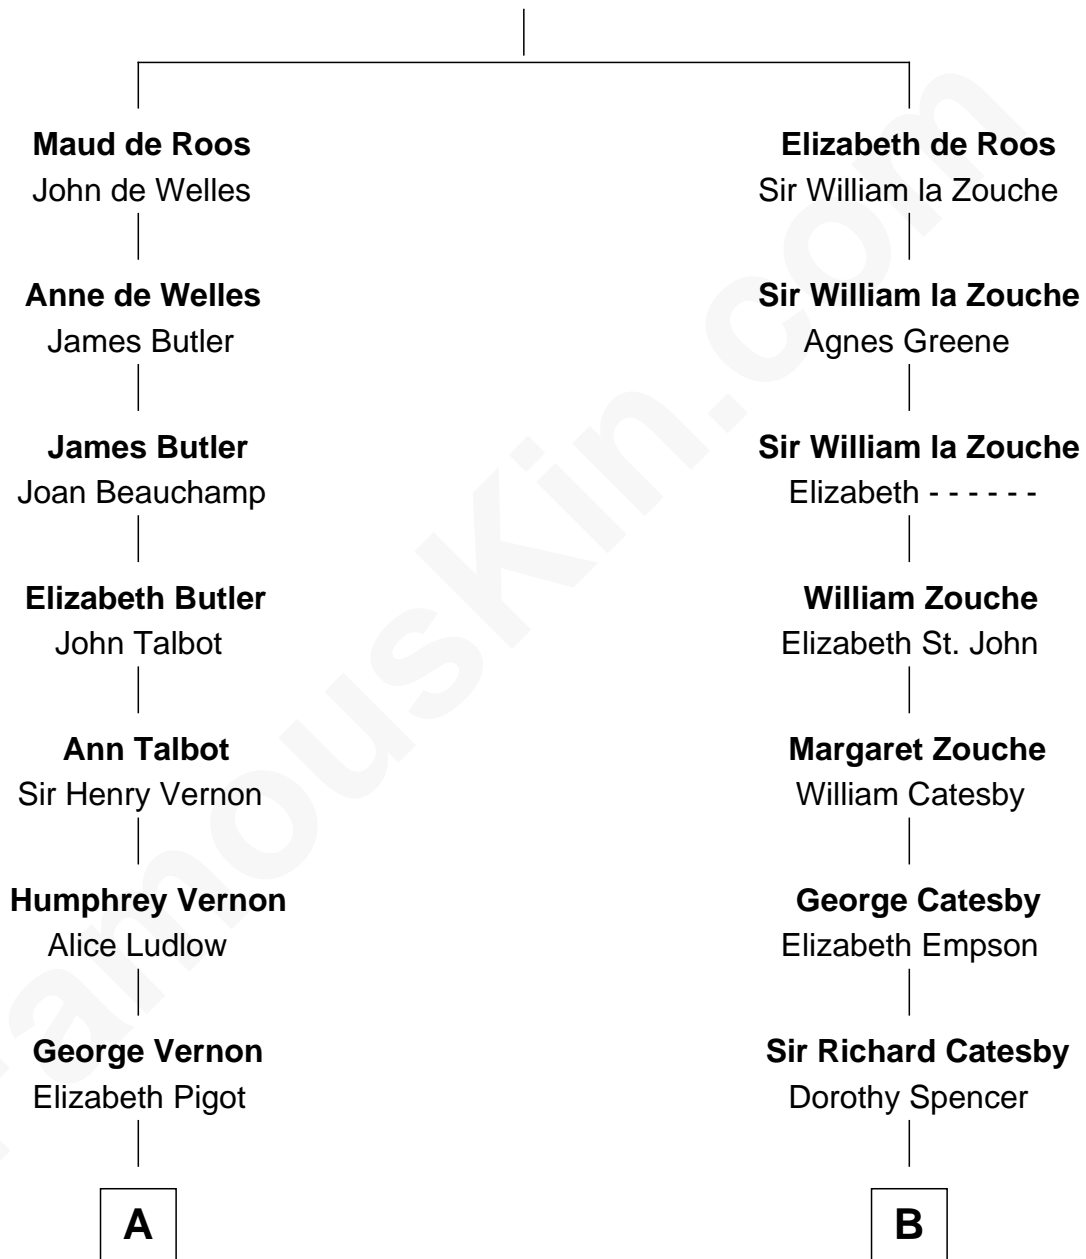

FamousKin.com Relationship Chart of

Sarah Ferguson

Duchess of York

9th cousin 11 times removed of

Robert Catesby

Leader of Gunpowder Plot

Sir William de Ros
Margery de Badlesmere

A

John Vernon

Elizabeth Devereux

Elizabeth Vernon

Henry Wriothesley

Thomas Wriothesley

Rachel Massüe de Ruvigny

Rachel Wriothesley

William Russell

Sir William Catesby

Anne Throckmorton

Robert Catesby

Leader of Gunpowder Plot

C

Herbert Andrew Montagu-Douglas-Scott

Marie Josephine Edwards

Marian Louisa Montagu-Douglas-Scott