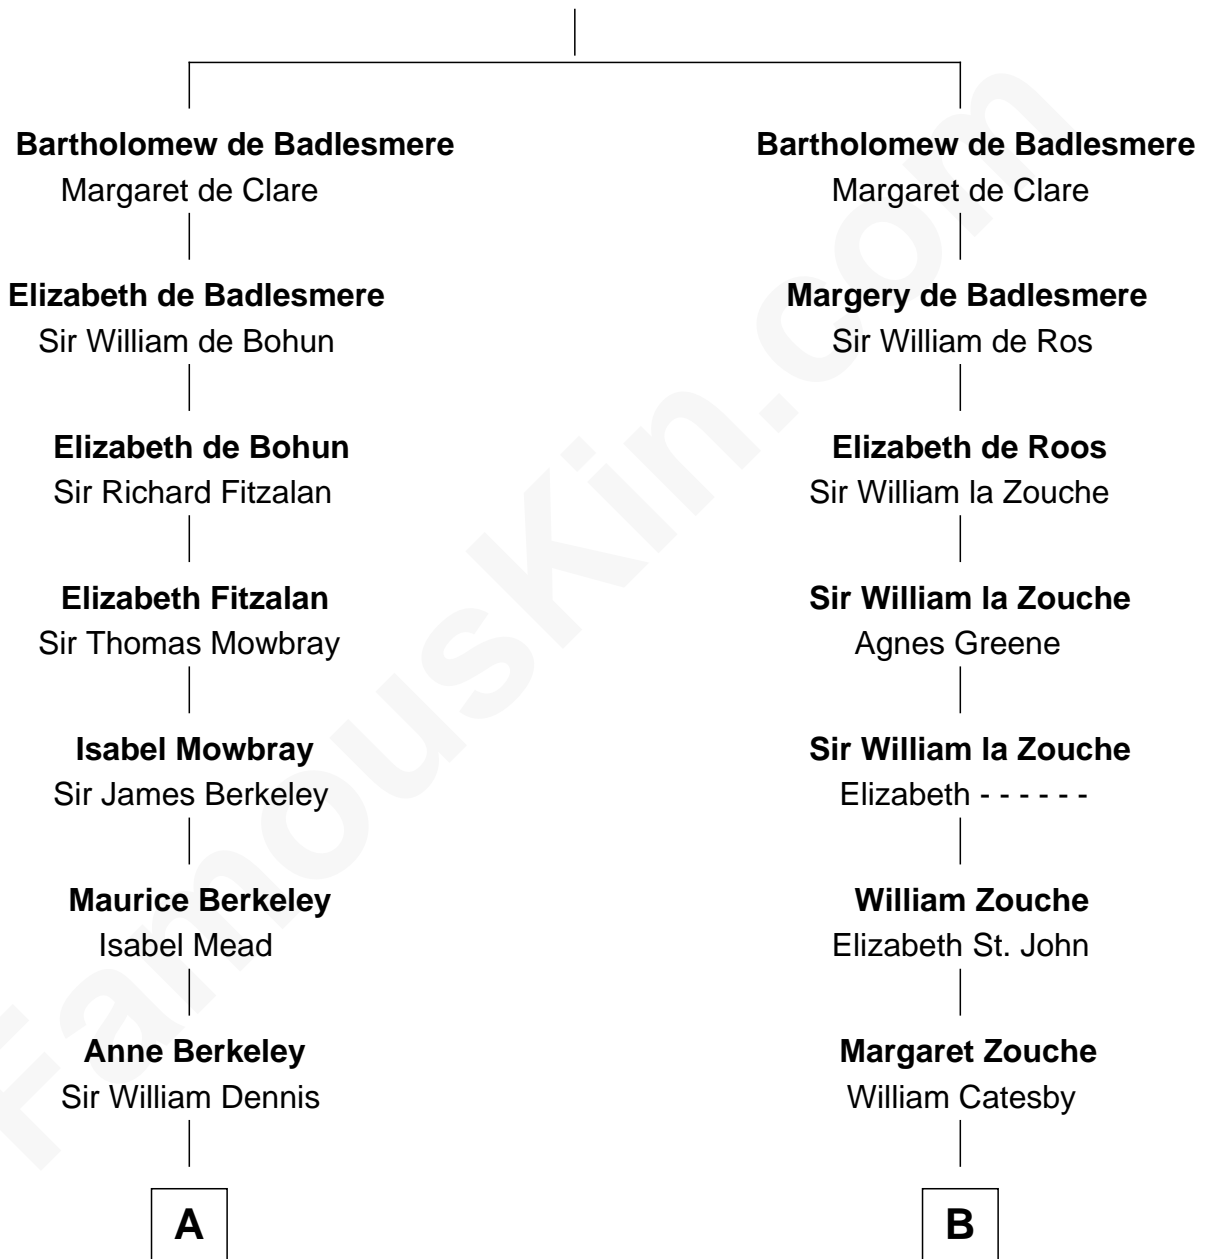

FamousKin.com
Relationship Chart of
Sarah Ferguson
Duchess of York

11th cousin 10 times removed of
Robert Catesby
Leader of Gunpowder Plot

Gunselm de Badlesmere

C

—
Susan Henrietta Cavendish

Henry Robert Brand

—
Margaret Brand

Algernon Francis Holford Ferguson

—
Andrew Henry Ferguson

Marian Louisa Montagu-Douglas-Scott

—
Ronald Ivor Ferguson

Susan Mary Wright

—
Sarah Ferguson

Duchess of York

FamousKin.com