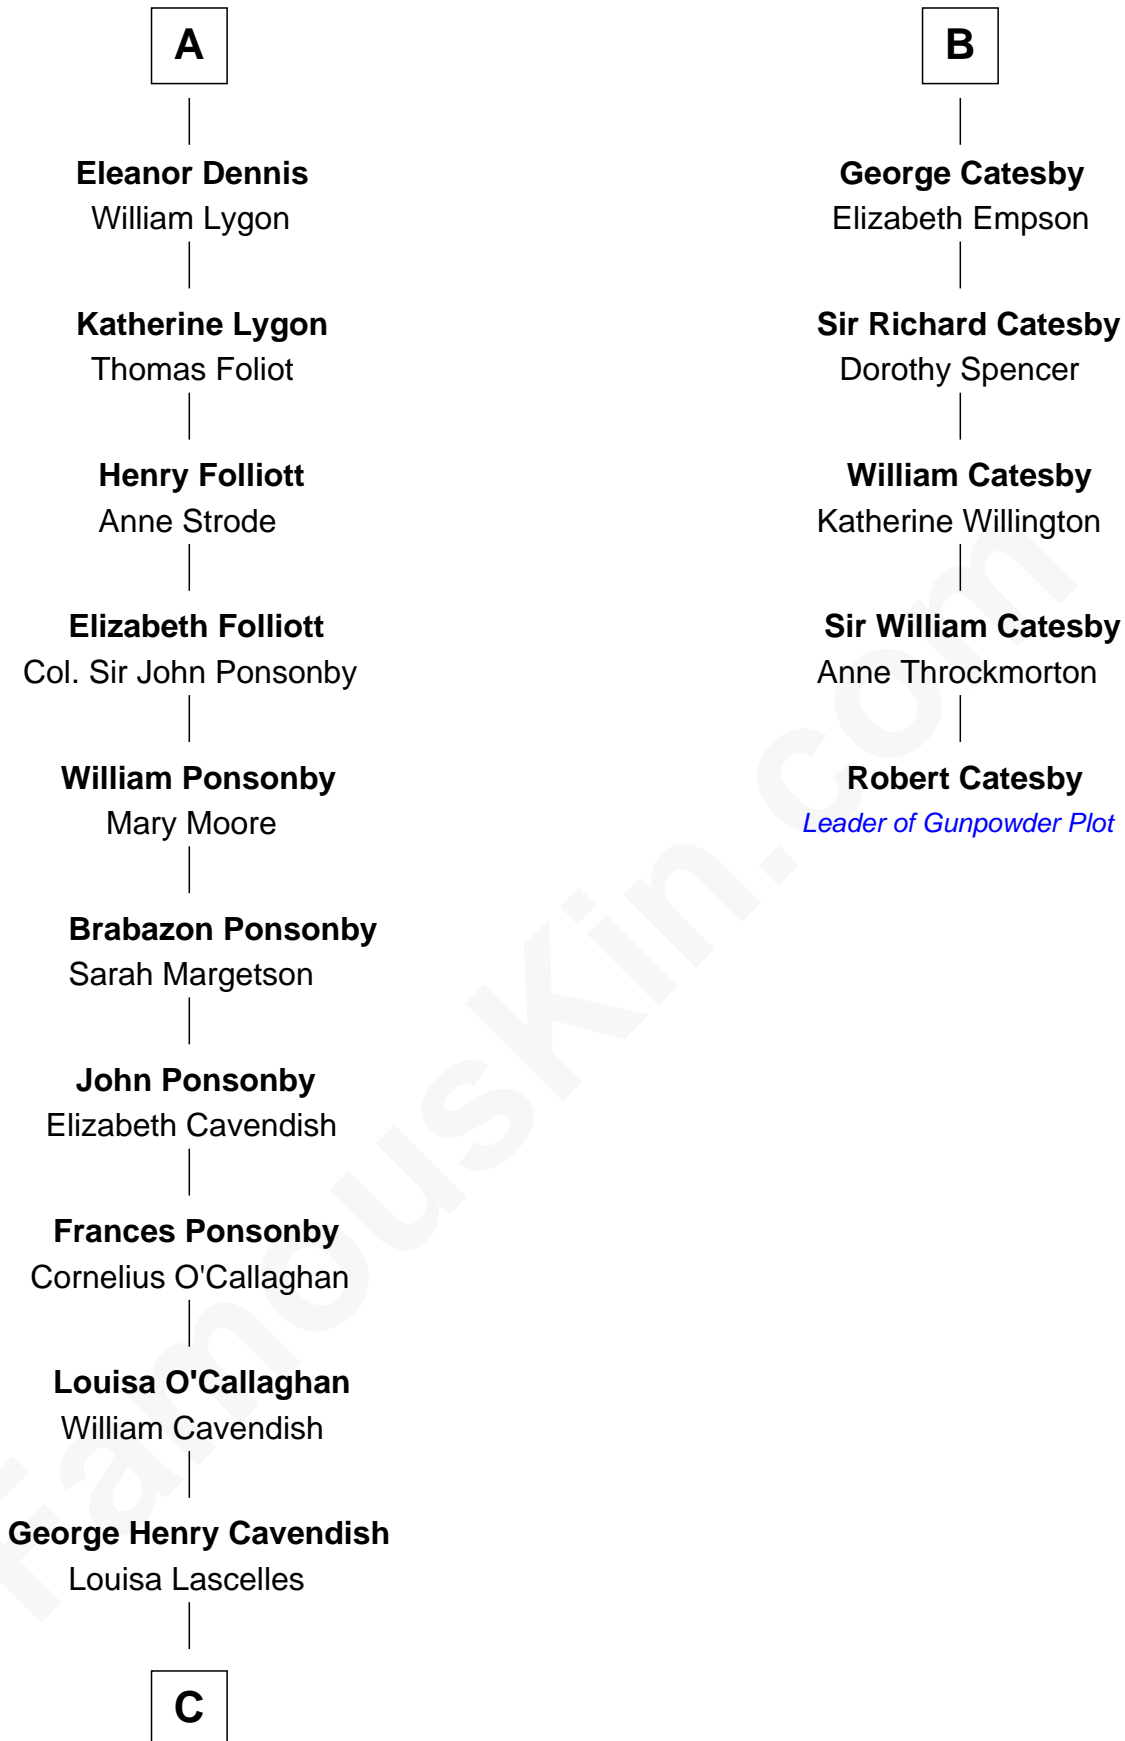

FamousKin.com
Relationship Chart of
Sarah Ferguson
Duchess of York

11th cousin 10 times removed of
Robert Catesby
Leader of Gunpowder Plot

Gunselm de Badlesmere

C

—
Susan Henrietta Cavendish

Henry Robert Brand

—
Margaret Brand

Algernon Francis Holford Ferguson

—
Andrew Henry Ferguson

Marian Louisa Montagu-Douglas-Scott

—
Ronald Ivor Ferguson

Susan Mary Wright

—
Sarah Ferguson

Duchess of York