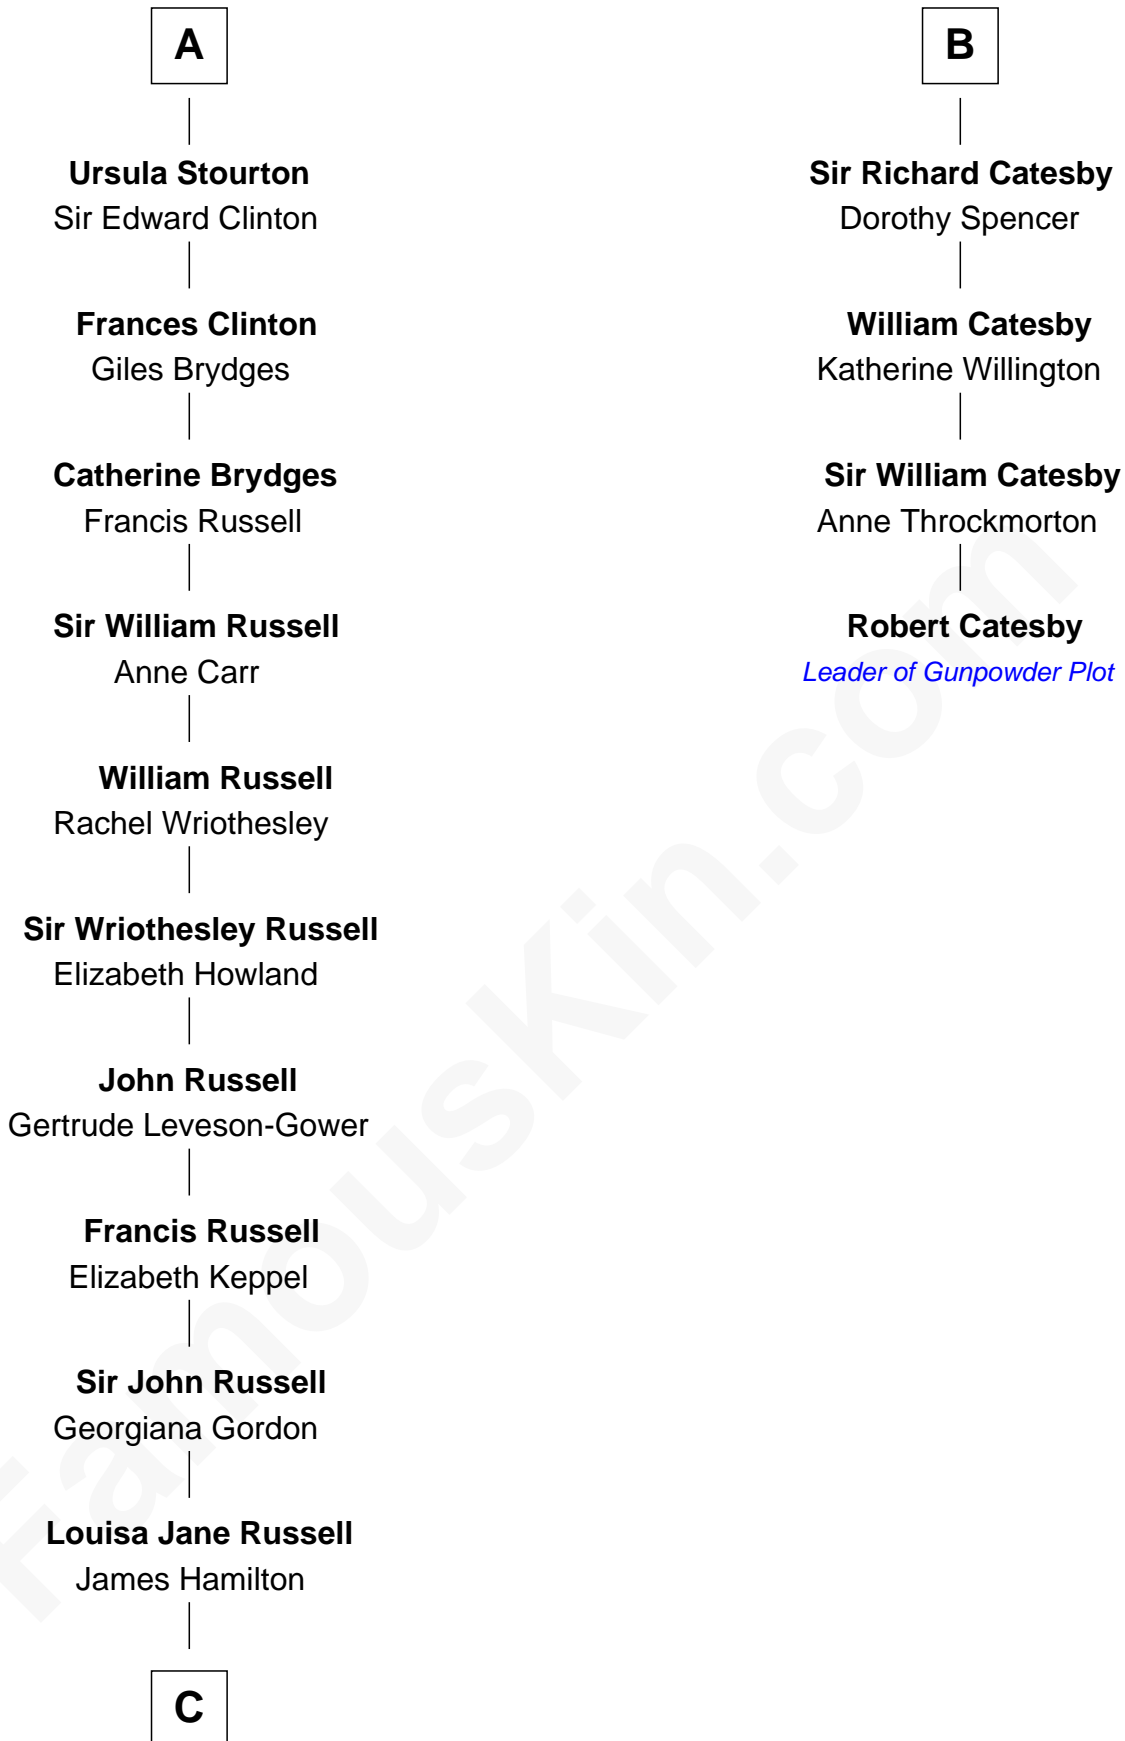

# FamousKin.com Relationship Chart of

**Sarah Ferguson**

*Duchess of York*

10th cousin 11 times removed of

**Robert Catesby**

*Leader of Gunpowder Plot*

**Eudo la Zouche**  
Milicent de Cantilupe

**Eve la Zouche**  
Sir Maurice de Berkeley

**Thomas de Berkeley**  
Katherine de Clyvedon

**Sir John Berkeley**  
Elizabeth Betteshorne

**Elizabeth Berkeley**  
Sir John Sutton

**Sir John Sutton Dudley**  
Elizabeth Bramshot

**Edmund Dudley**  
Elizabeth Grey

**Elizabeth Dudley**  
William Stourton

**A**

**Lucy Zouche**  
Thomas de Greene

**Sir Henry Greene**  
Katherine Drayton

**Agnes Greene**  
Sir William la Zouche

**Sir William la Zouche**  
Elizabeth - - - - -

**William Zouche**  
Elizabeth St. John

**Margaret Zouche**  
William Catesby

**George Catesby**  
Elizabeth Empson

**B**

**C**

—  
**Louisa Jane Hamilton**

William Henry Walter Montagu-Douglas-Scott

—  
**Herbert Andrew Montagu-Douglas-Scott**