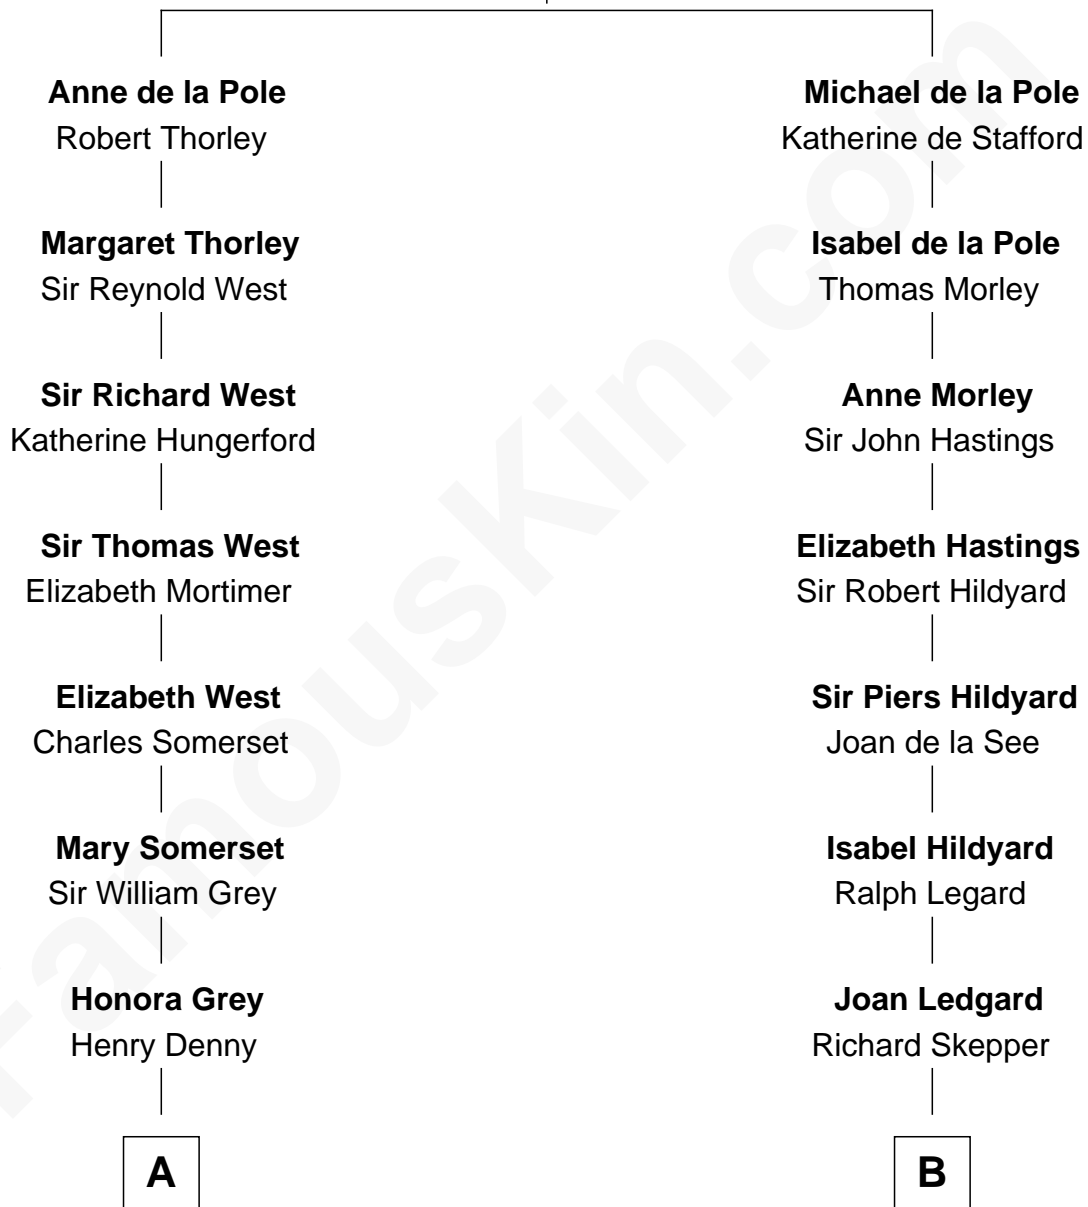

# FamousKin.com Relationship Chart of

**Sarah Ferguson**

*Duchess of York*

20th cousin 1 time removed of

**Meghan Markle**

*Duchess of Sussex, TV Actress*

**Sir Michael de la Pole**

Katherine Wingfield

**C**

**Louisa Jane Hamilton**

William Henry Walter Montagu-Douglas-Scott

**Herbert Andrew Montagu-Douglas-Scott**

Marie Josephine Edwards

**Marian Louisa Montagu-Douglas-Scott**

Andrew Henry Ferguson

**Ronald Ivor Ferguson**

Susan Mary Wright

**Sarah Ferguson**

*Duchess of York*

**D**

**Gertrude May Merrill**

Fred George Sanders

**Doris Mary Rita Sanders**

Gordon Arnold Markle