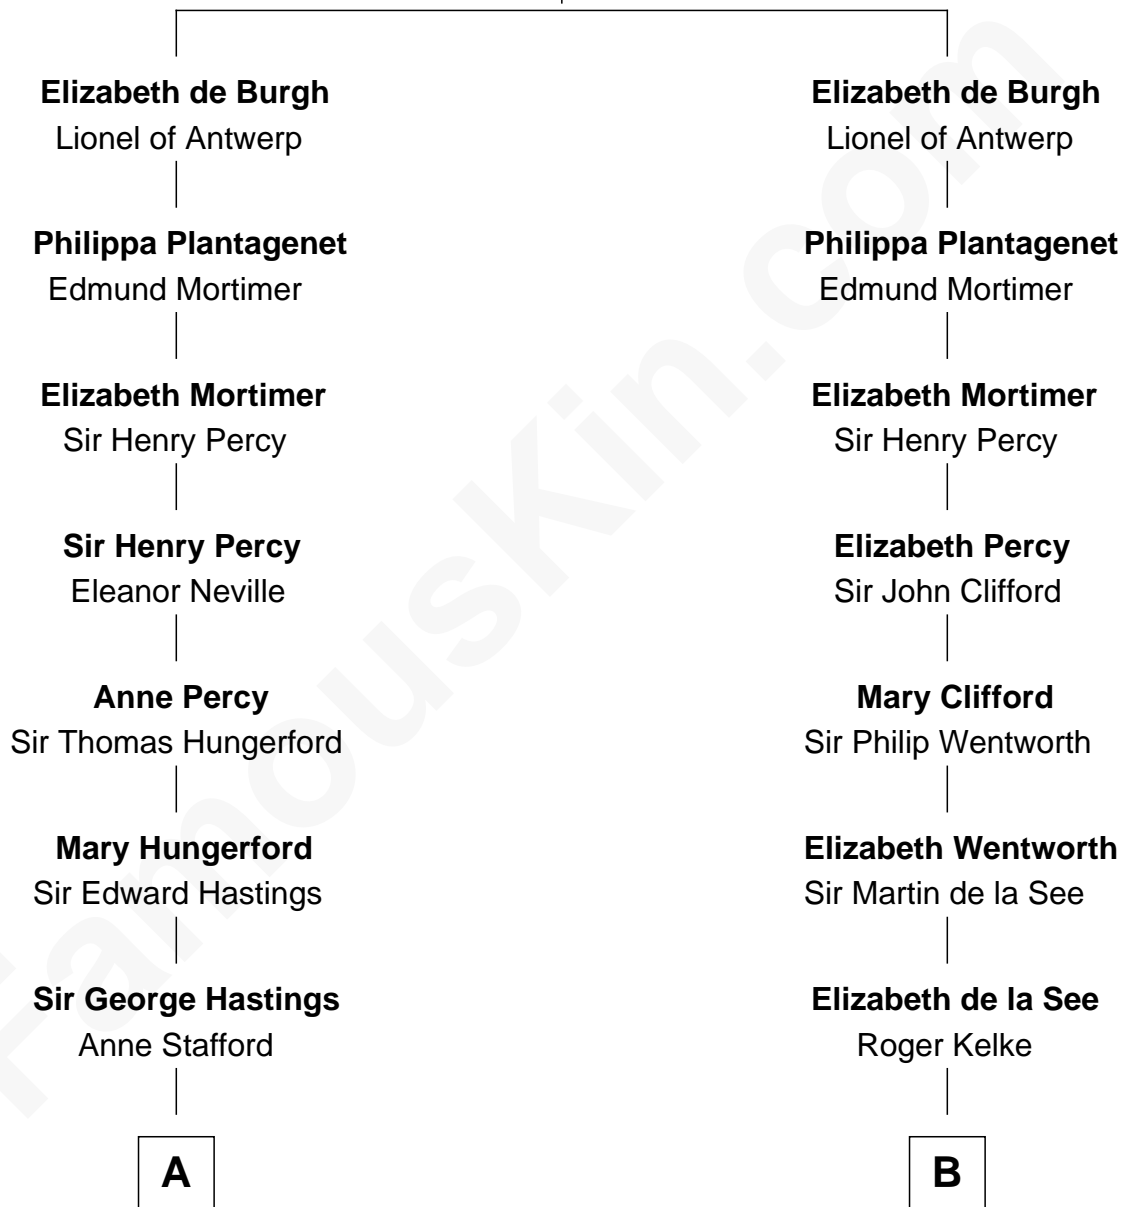

FamousKin.com Relationship Chart of

Sarah Ferguson

Duchess of York

20th cousin 1 time removed of

Harper Lee

Author of To Kill a Mockingbird

William de Burgh
Maude of Lancaster

C

Louisa Jane Hamilton

William Henry Walter Montagu-Douglas-Scott

Herbert Andrew Montagu-Douglas-Scott

Marie Josephine Edwards

Marian Louisa Montagu-Douglas-Scott

Andrew Henry Ferguson

Ronald Ivor Ferguson

Susan Mary Wright