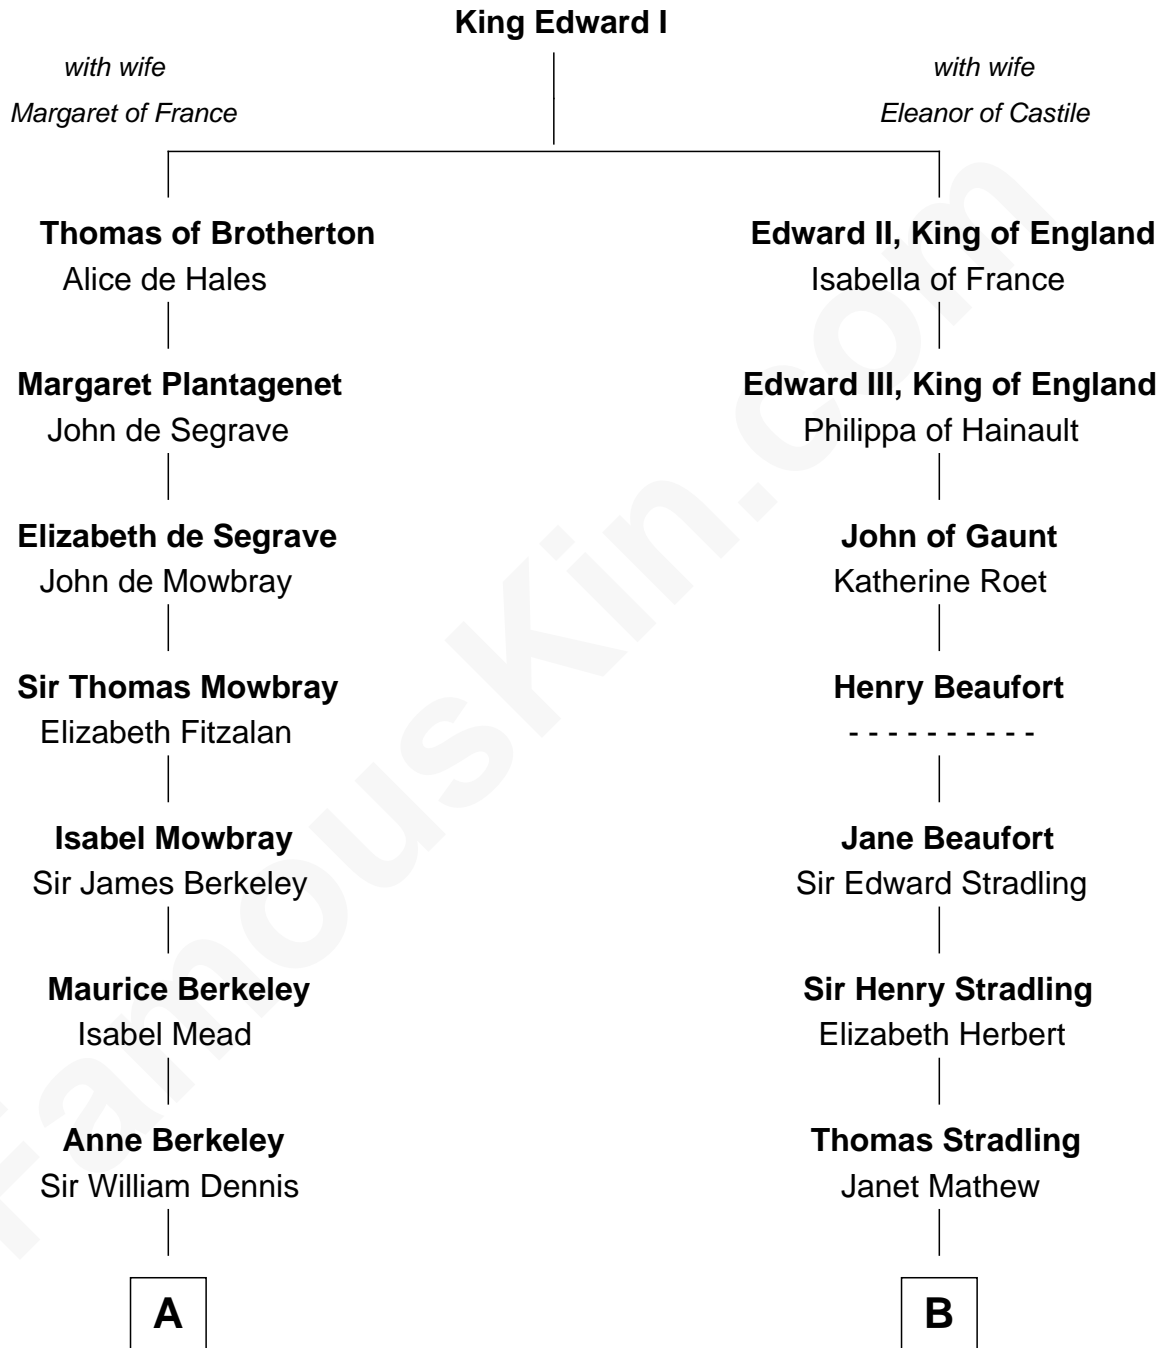

# FamousKin.com Relationship Chart of

**Sarah Ferguson**

*Duchess of York*

21st cousin of

**Harper Lee**

*Author of To Kill a Mockingbird*

**C**

**Susan Henrietta Cavendish**

Henry Robert Brand

**Margaret Brand**

Algernon Francis Holford Ferguson

**Andrew Henry Ferguson**

Marian Louisa Montagu-Douglas-Scott

**Ronald Ivor Ferguson**

Susan Mary Wright

**Sarah Ferguson**