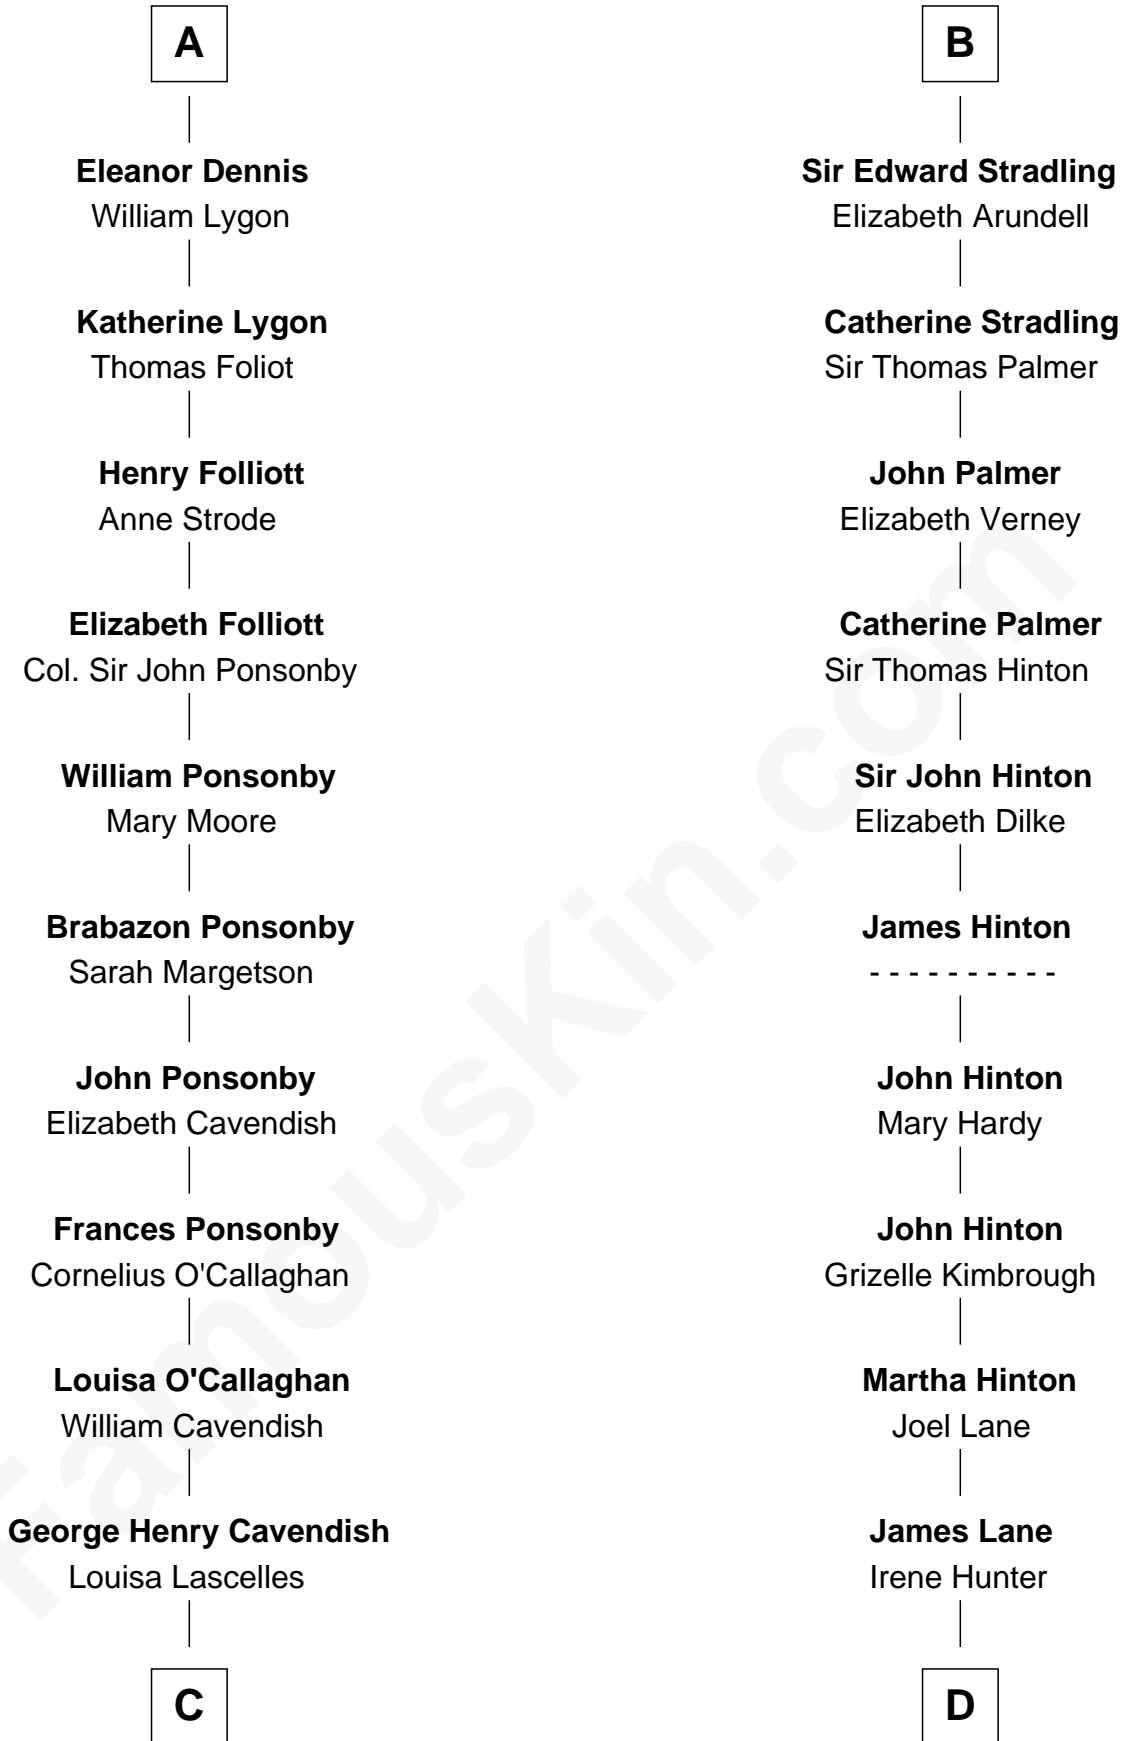

# FamousKin.com Relationship Chart of

**Sarah Ferguson**

*Duchess of York*

21st cousin of

**Harper Lee**

*Author of To Kill a Mockingbird*

**C**

**Susan Henrietta Cavendish**

Henry Robert Brand

**Margaret Brand**

Algernon Francis Holford Ferguson

**Andrew Henry Ferguson**

Marian Louisa Montagu-Douglas-Scott

**Ronald Ivor Ferguson**

Susan Mary Wright

**Sarah Ferguson**