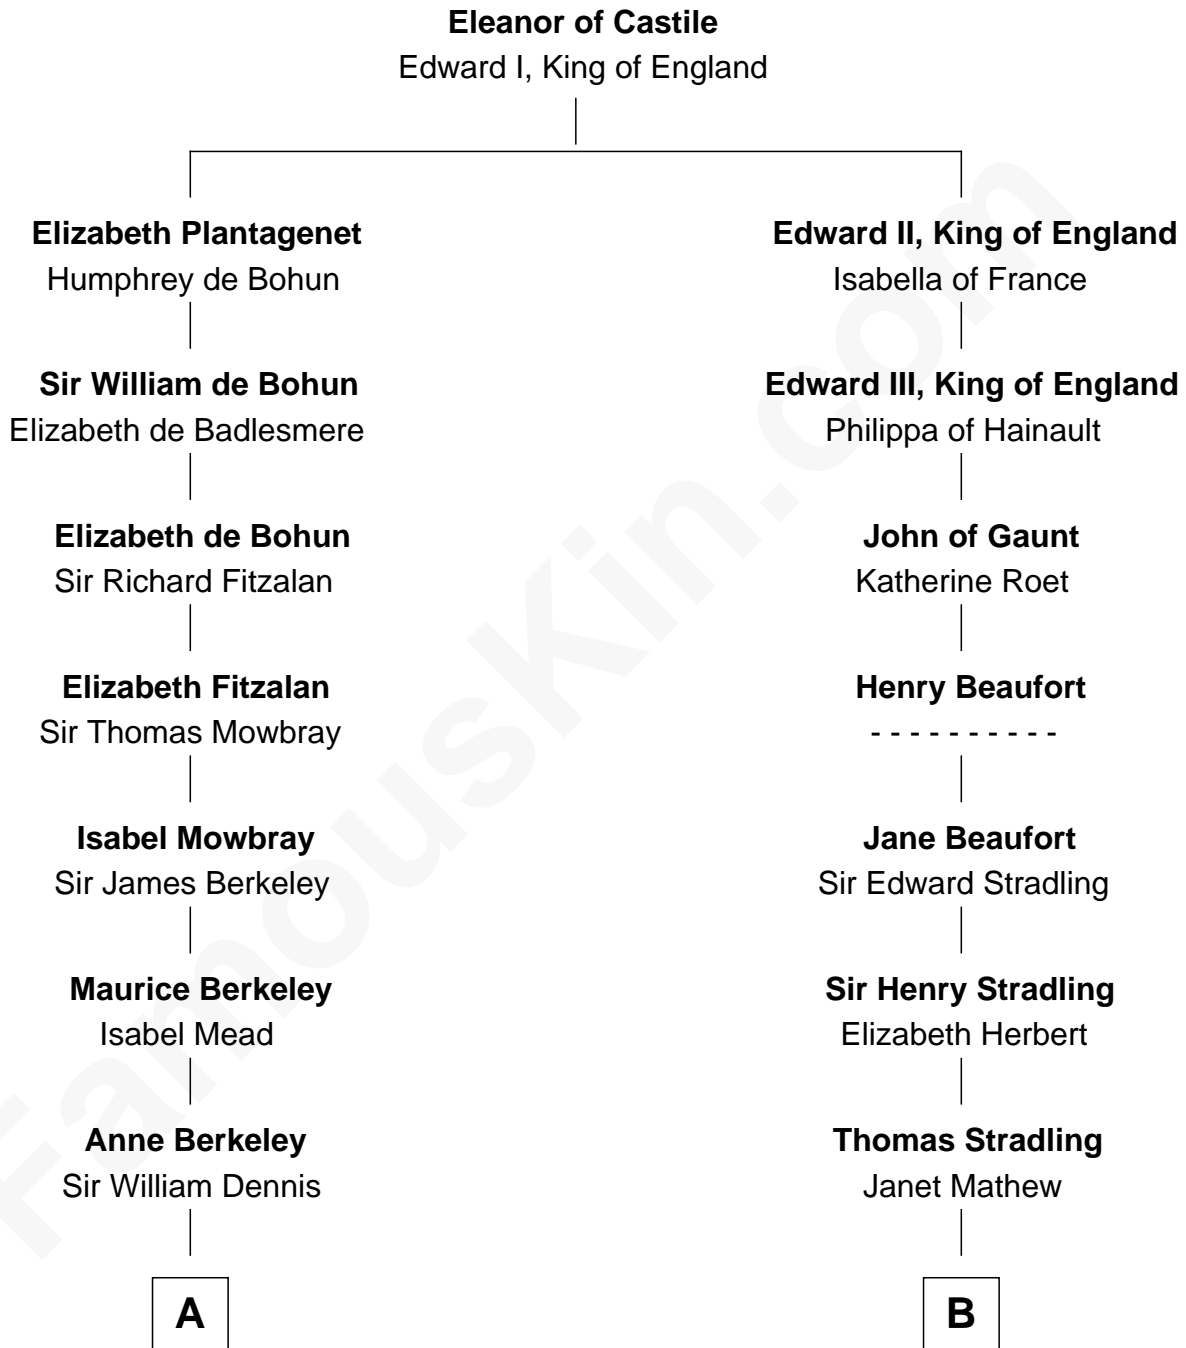

FamousKin.com Relationship Chart of

Sarah Ferguson

Duchess of York

21st cousin of

Harper Lee

Author of To Kill a Mockingbird

C

Susan Henrietta Cavendish

Henry Robert Brand

Margaret Brand

Algernon Francis Holford Ferguson

Andrew Henry Ferguson

Marian Louisa Montagu-Douglas-Scott

Ronald Ivor Ferguson

Susan Mary Wright

Sarah Ferguson