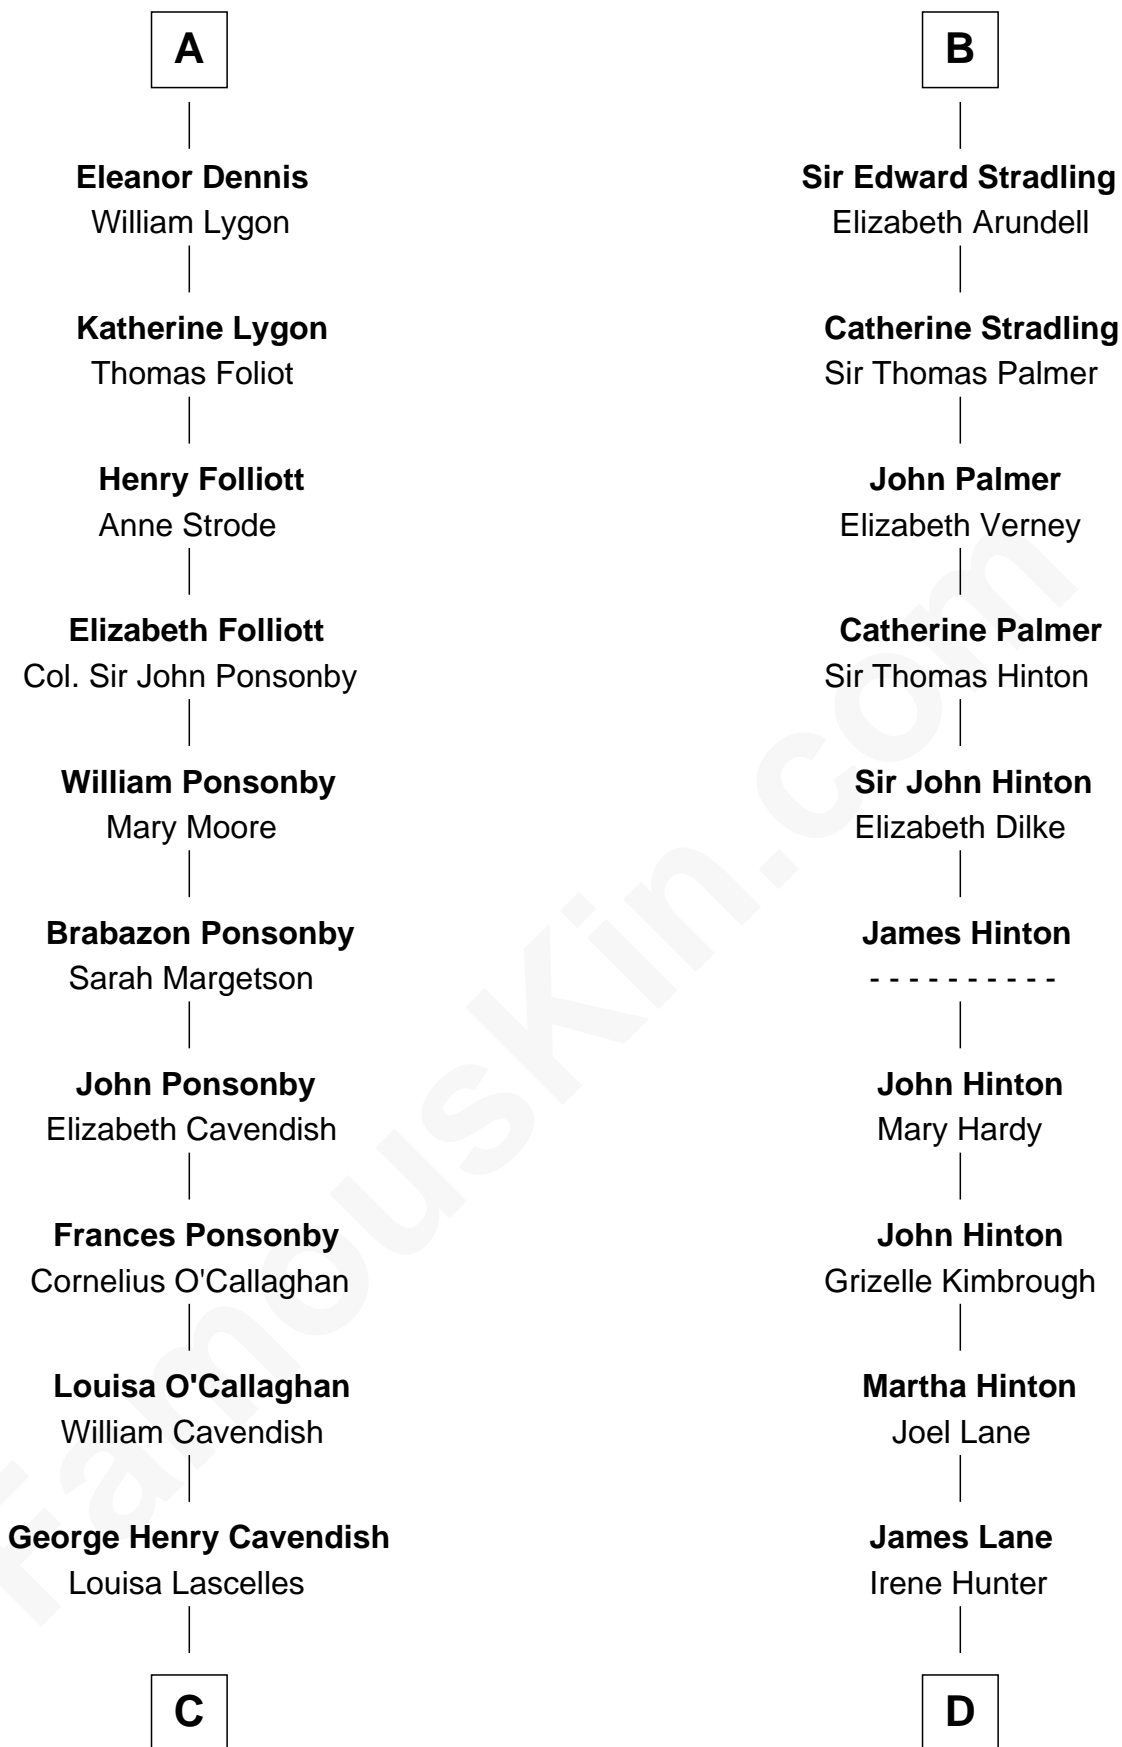

FamousKin.com Relationship Chart of

Sarah Ferguson

Duchess of York

21st cousin of

Harper Lee

Author of To Kill a Mockingbird

C

Susan Henrietta Cavendish

Henry Robert Brand

Margaret Brand

Algernon Francis Holford Ferguson

Andrew Henry Ferguson

Marian Louisa Montagu-Douglas-Scott

Ronald Ivor Ferguson

Susan Mary Wright

Sarah Ferguson