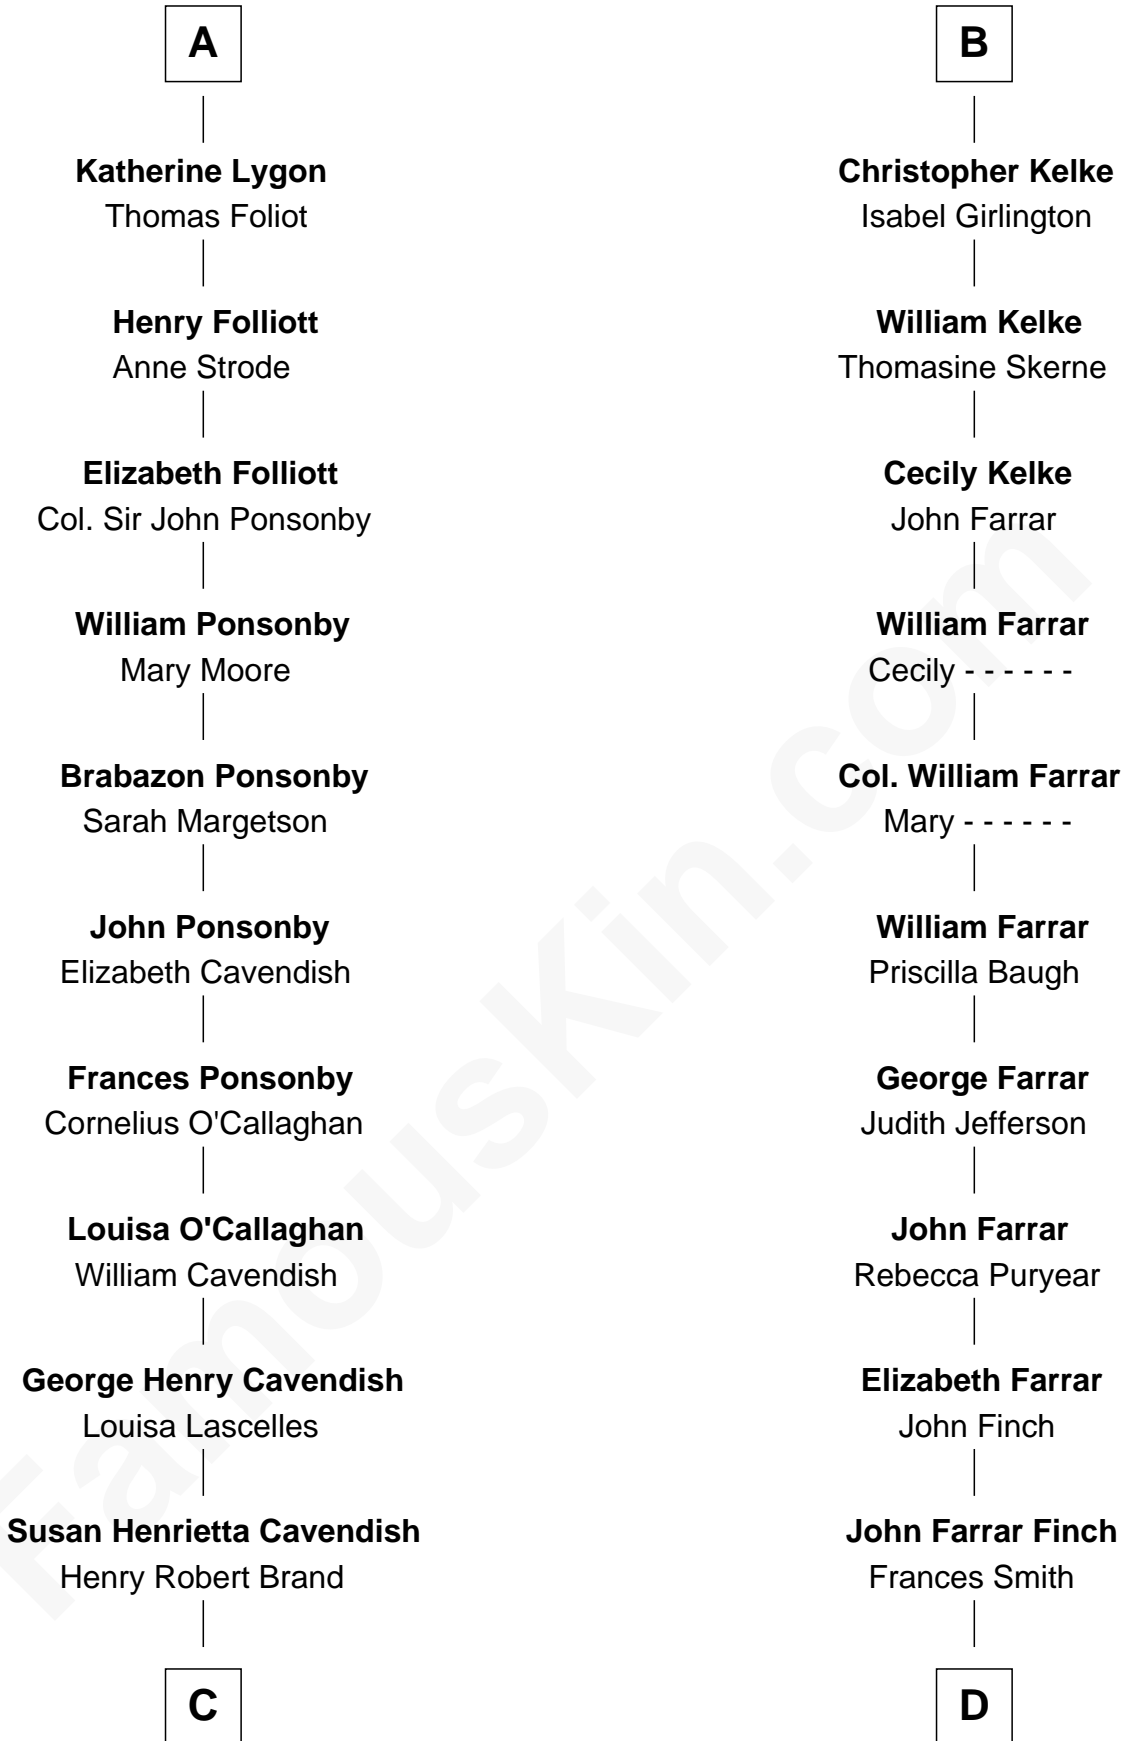

FamousKin.com Relationship Chart of

Sarah Ferguson

Duchess of York

20th cousin of

Harper Lee

Author of To Kill a Mockingbird

Henry Plantagenet

Maud de Chaworth

Sir Philip Wentworth

Elizabeth Wentworth

Sir Martin de la See

Elizabeth de la See

Roger Kelke

B

C

Margaret Brand
Algernon Francis Holford Ferguson

Andrew Henry Ferguson
Marian Louisa Montagu-Douglas-Scott

Ronald Ivor Ferguson
Susan Mary Wright

Sarah Ferguson
Duchess of York

D

John Robert Finch
Frances Cunningham

James Cunningham Finch
Ellen Rivers Williams