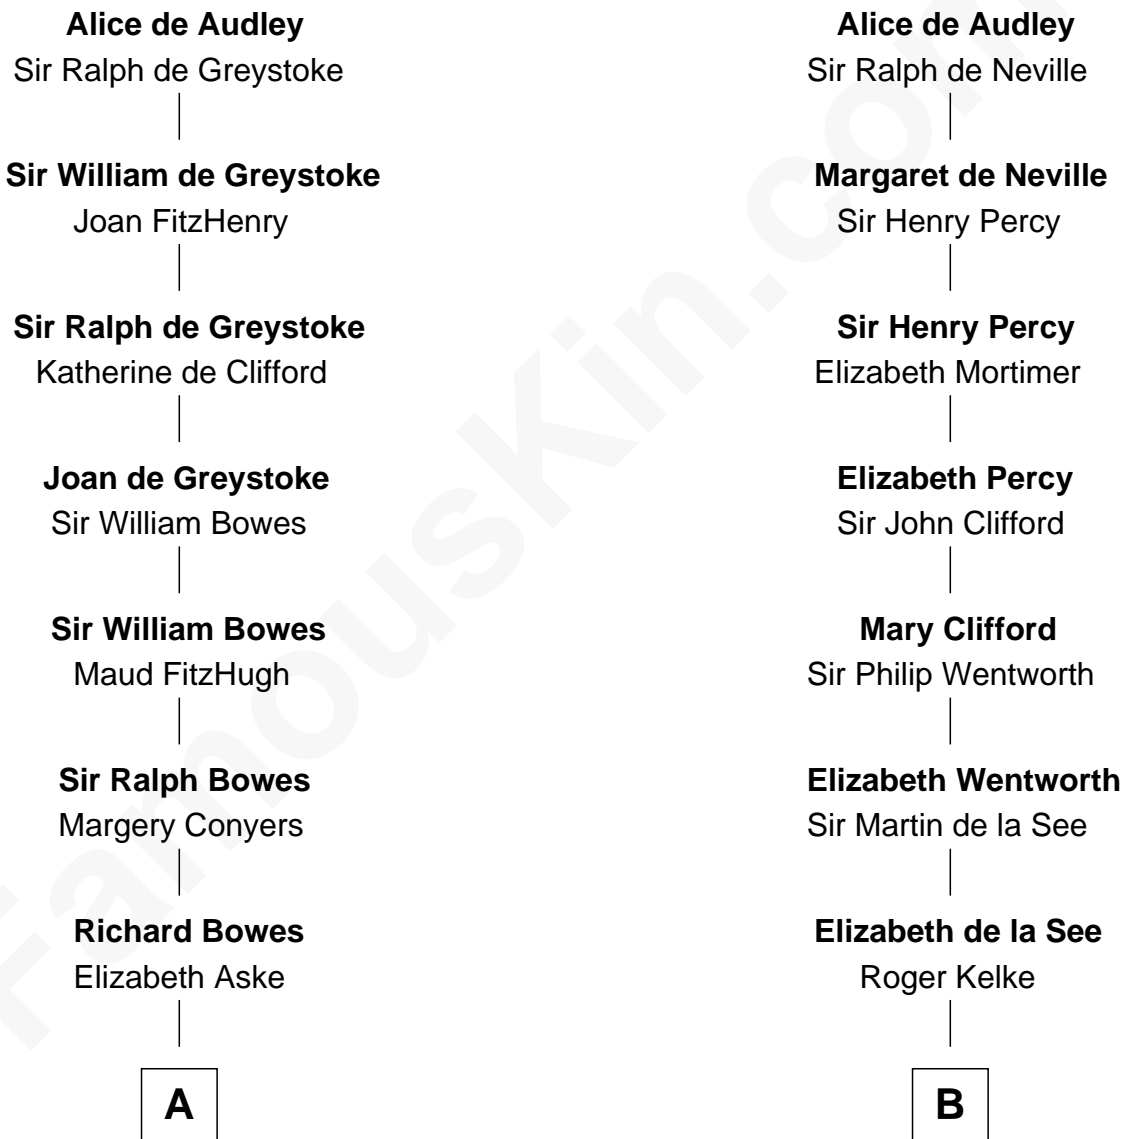

# FamousKin.com Relationship Chart of

**Sarah Ferguson**

*Duchess of York*

20th cousin 1 time removed of

**Harper Lee**

*Author of To Kill a Mockingbird*

**Sir Hugh I de Audley**

Iseult de Mortimer

**C**

**Louisa Jane Hamilton**

William Henry Walter Montagu-Douglas-Scott

**Herbert Andrew Montagu-Douglas-Scott**

Marie Josephine Edwards

**Marian Louisa Montagu-Douglas-Scott**

Andrew Henry Ferguson

**Ronald Ivor Ferguson**

Susan Mary Wright

**Sarah Ferguson**

*Duchess of York*

**D**

**John Robert Finch**

Frances Cunningham

**James Cunningham Finch**

Ellen Rivers Williams