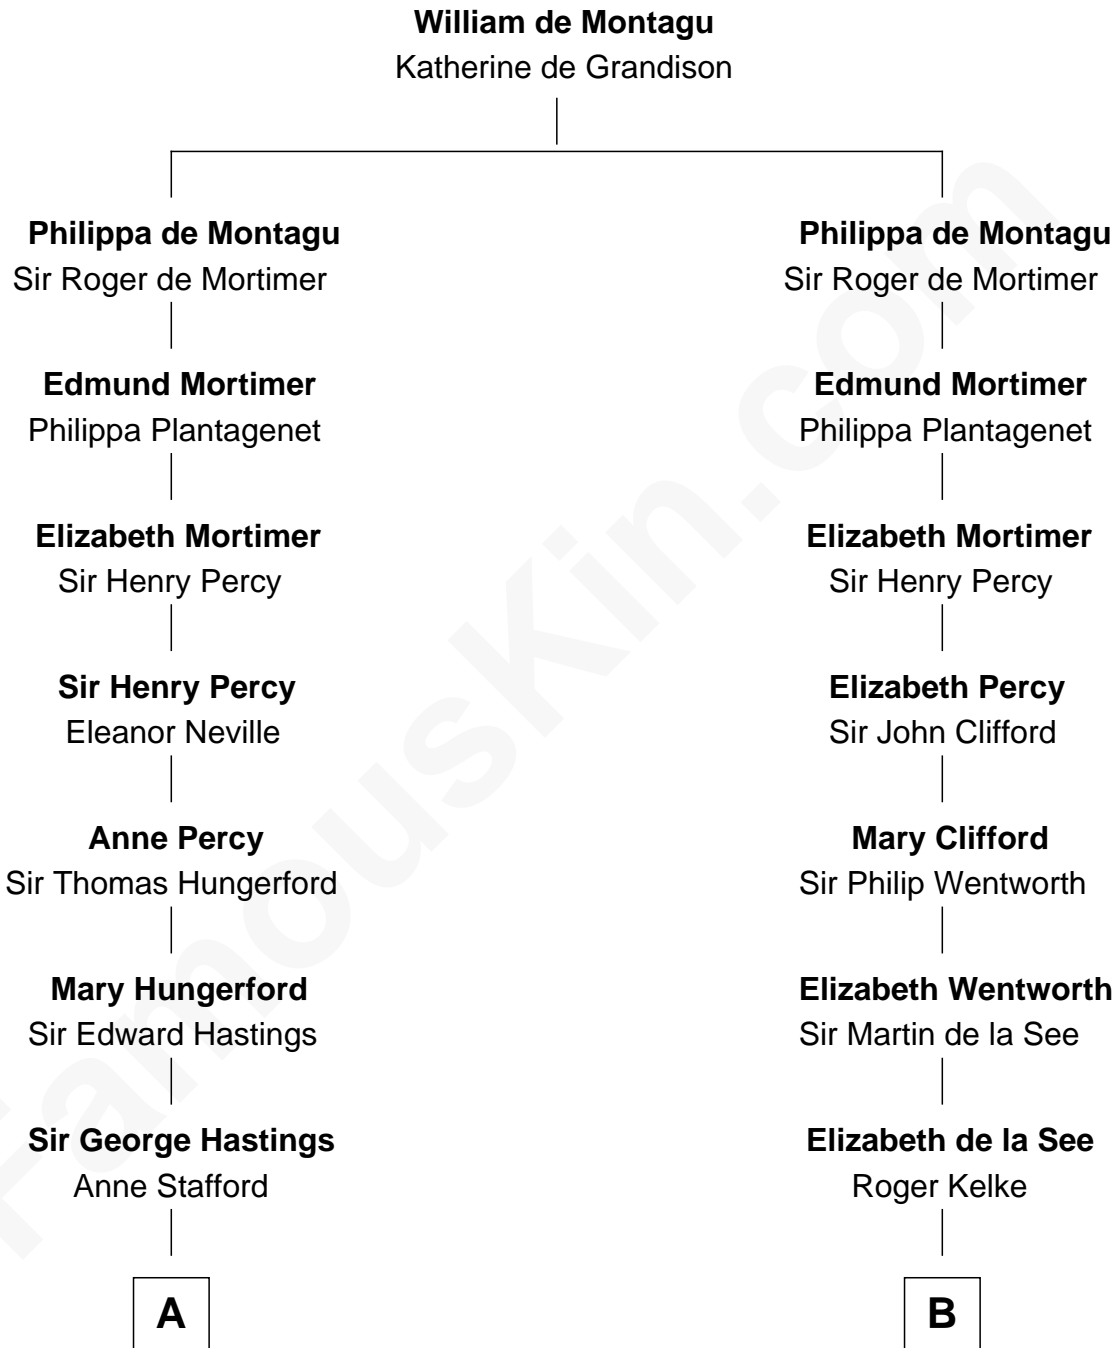

FamousKin.com Relationship Chart of

Sarah Ferguson

Duchess of York

20th cousin 1 time removed of

Harper Lee

Author of To Kill a Mockingbird

C

Louisa Jane Hamilton

William Henry Walter Montagu-Douglas-Scott

Herbert Andrew Montagu-Douglas-Scott

Marie Josephine Edwards

Marian Louisa Montagu-Douglas-Scott

Andrew Henry Ferguson

Ronald Ivor Ferguson

Susan Mary Wright

Sarah Ferguson