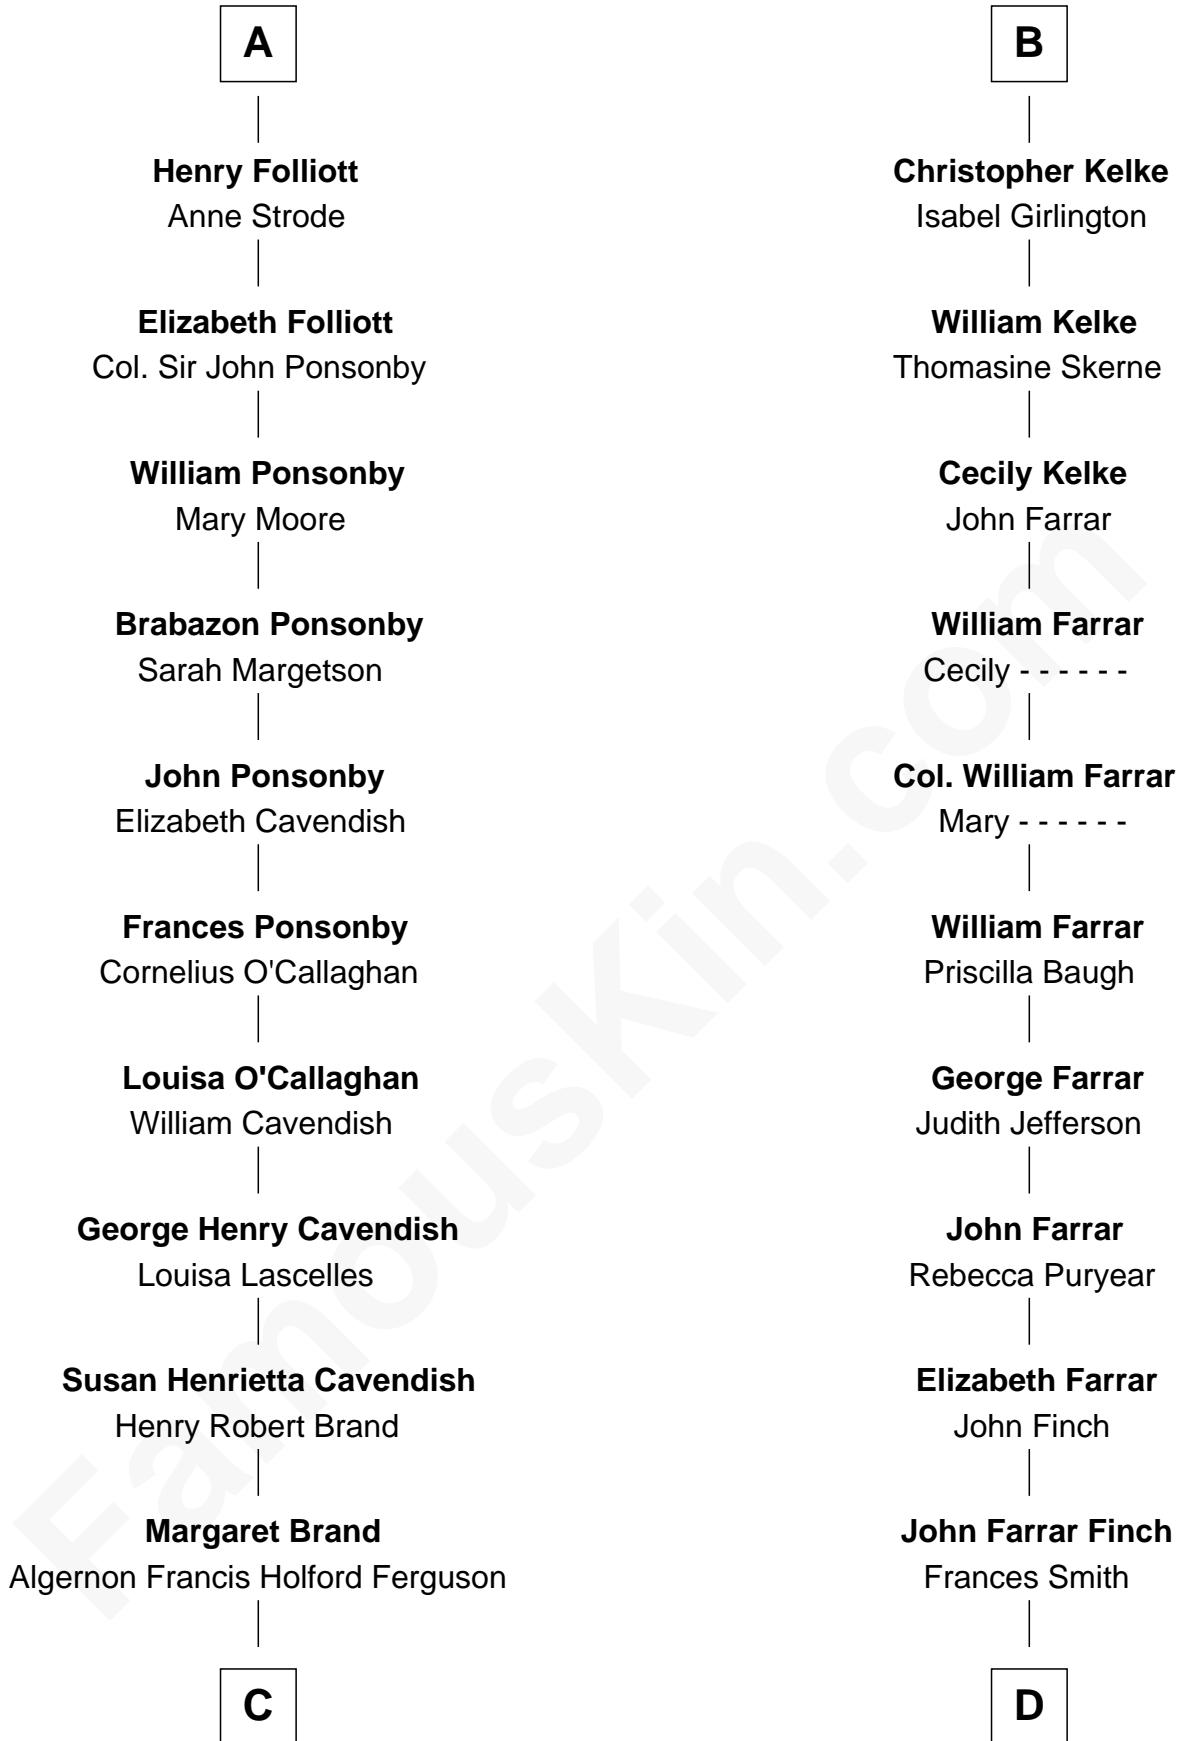

FamousKin.com
Relationship Chart of
Sarah Ferguson
Duchess of York

19th cousin 1 time removed of
Harper Lee
Author of To Kill a Mockingbird

C

Andrew Henry Ferguson
Marian Louisa Montagu-Douglas-Scott

Ronald Ivor Ferguson
Susan Mary Wright

Sarah Ferguson
Duchess of York

D

John Robert Finch
Frances Cunningham

James Cunningham Finch
Ellen Rivers Williams

Frances Cunningham Finch
Amasa Coleman Lee

Harper Lee
Author of To Kill a Mockingbird