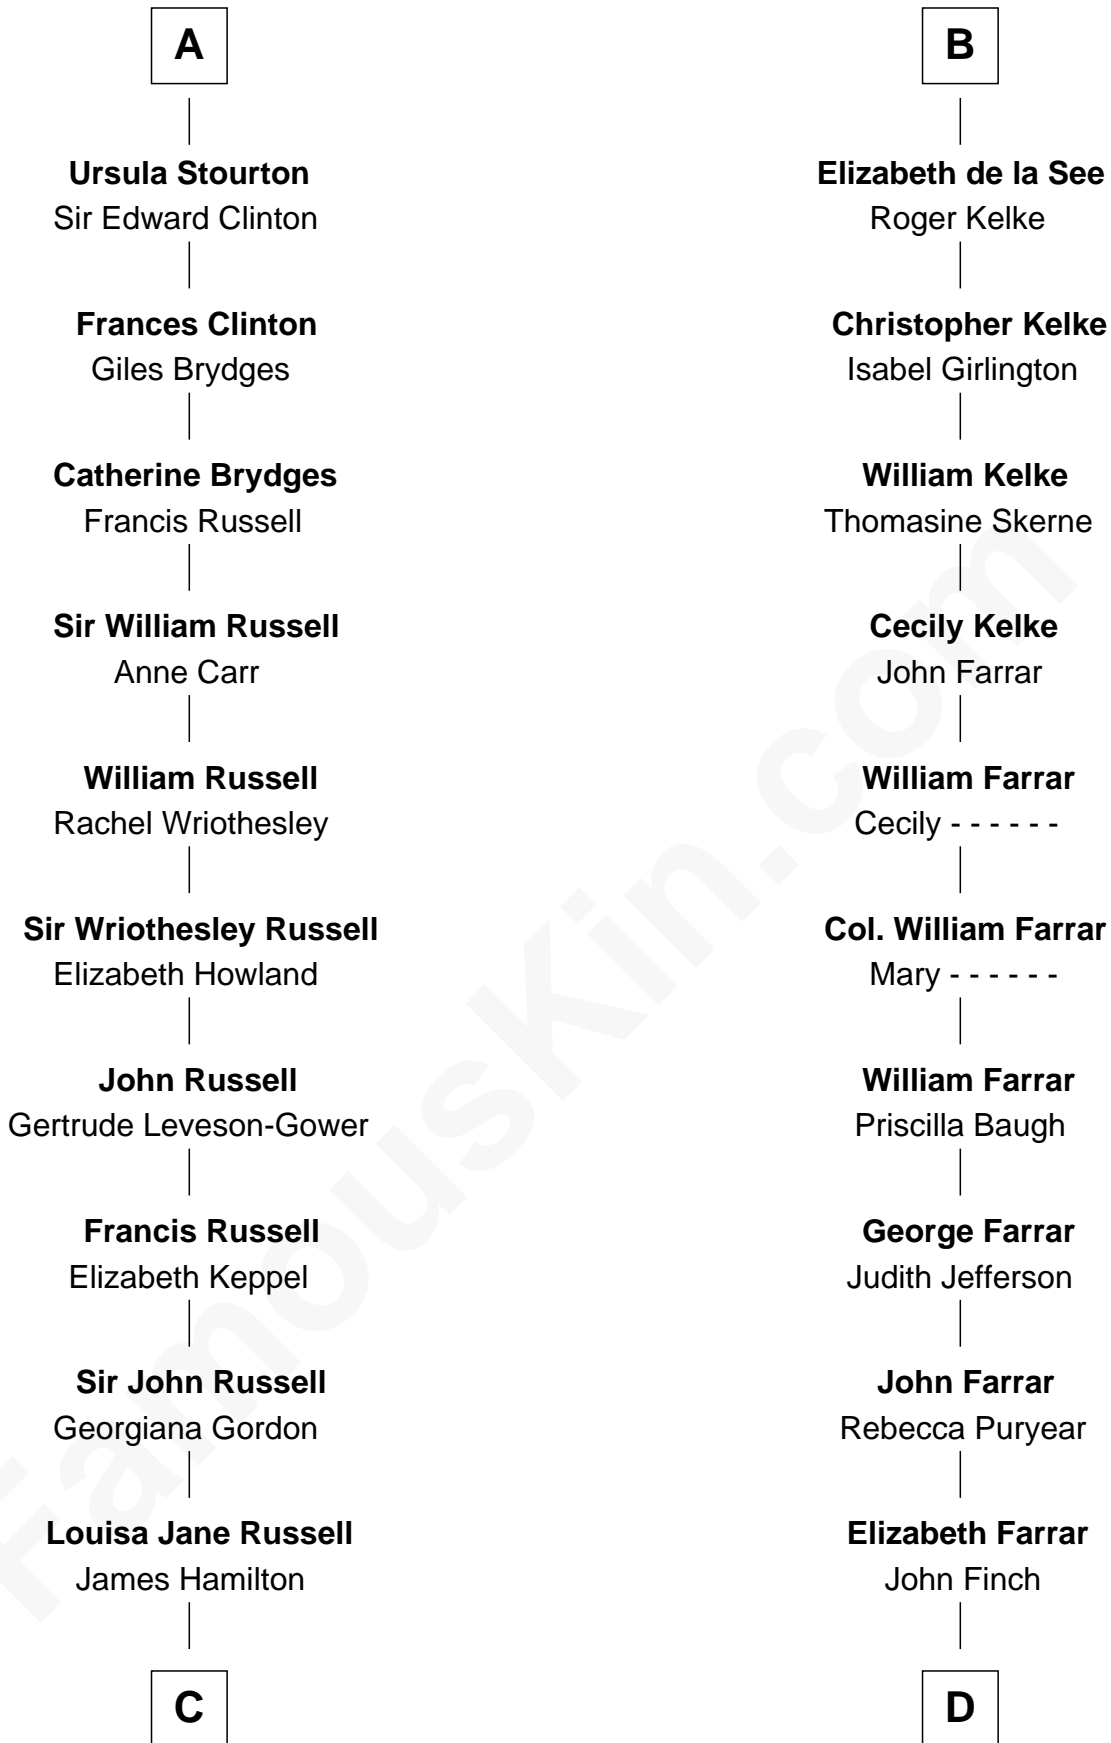

FamousKin.com Relationship Chart of

Sarah Ferguson

Duchess of York

21st cousin of

Harper Lee

Author of To Kill a Mockingbird

Eudo la Zouche
Milicent de Cantilupe

Eve la Zouche
Sir Maurice de Berkeley

Thomas de Berkeley
Katherine de Clyvedon

Sir John Berkeley
Elizabeth Betteshorne

Elizabeth Berkeley
Sir John Sutton

Sir John Sutton Dudley
Elizabeth Bramshot

Edmund Dudley
Elizabeth Grey

Elizabeth Dudley
William Stourton

A

Sir William la Zouche
Maud Lovel

Milicent la Zouche
Sir William Deincourt

Margaret Deincourt
Sir Robert de Tibetot

Elizabeth de Tibetot
Sir Philip le Despencer

Margery Despencer
Sir Roger Wentworth

Sir Philip Wentworth
Mary Clifford

Elizabeth Wentworth
Sir Martin de la See

B

C

Louisa Jane Hamilton

William Henry Walter Montagu-Douglas-Scott

Herbert Andrew Montagu-Douglas-Scott

Marie Josephine Edwards

Marian Louisa Montagu-Douglas-Scott