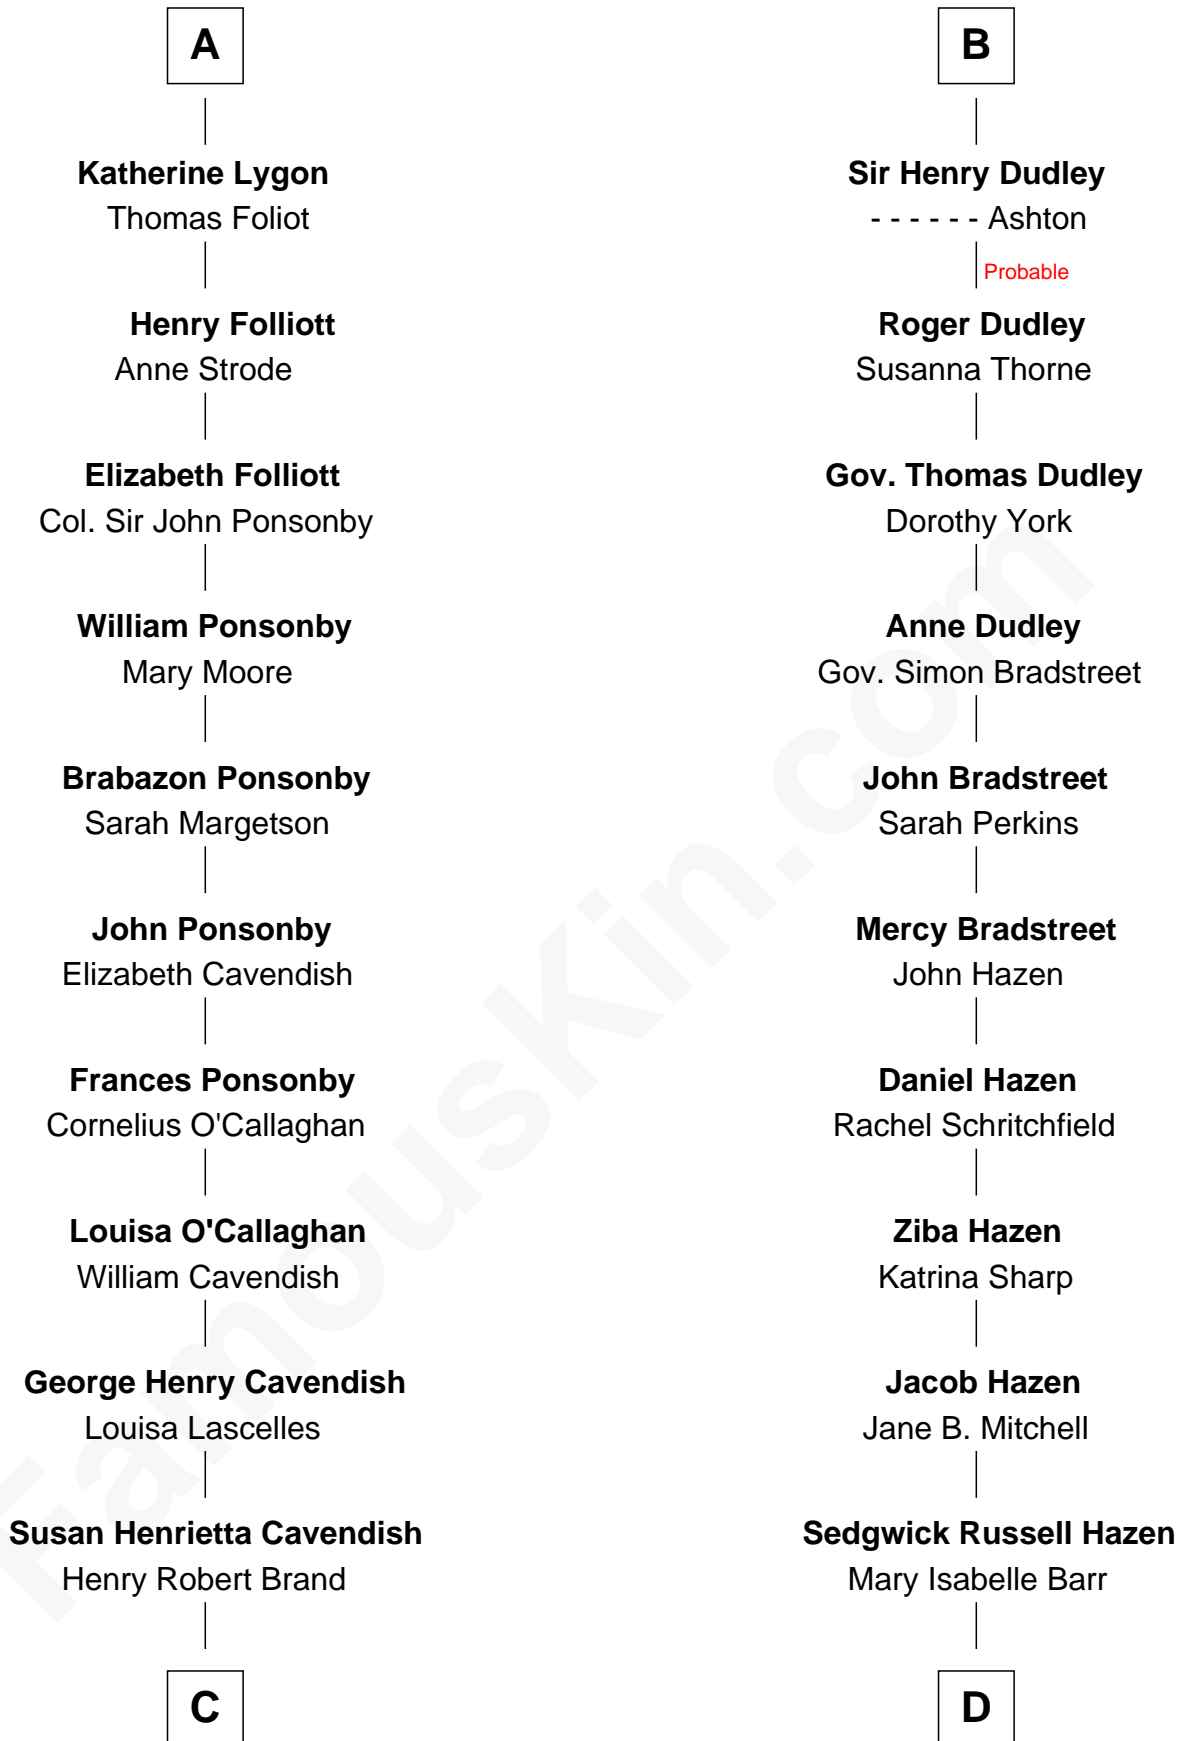

FamousKin.com Relationship Chart of

Sarah Ferguson

Duchess of York

20th cousin of

J. K. Simmons

TV and Movie Actor

Henry Plantagenet

Maud de Chaworth

C

Margaret Brand
Algernon Francis Holford Ferguson

Andrew Henry Ferguson
Marian Louisa Montagu-Douglas-Scott

Ronald Ivor Ferguson
Susan Mary Wright

Sarah Ferguson
Duchess of York

D

Lewis Jacob Hazen
Emma Broaddus Lewis