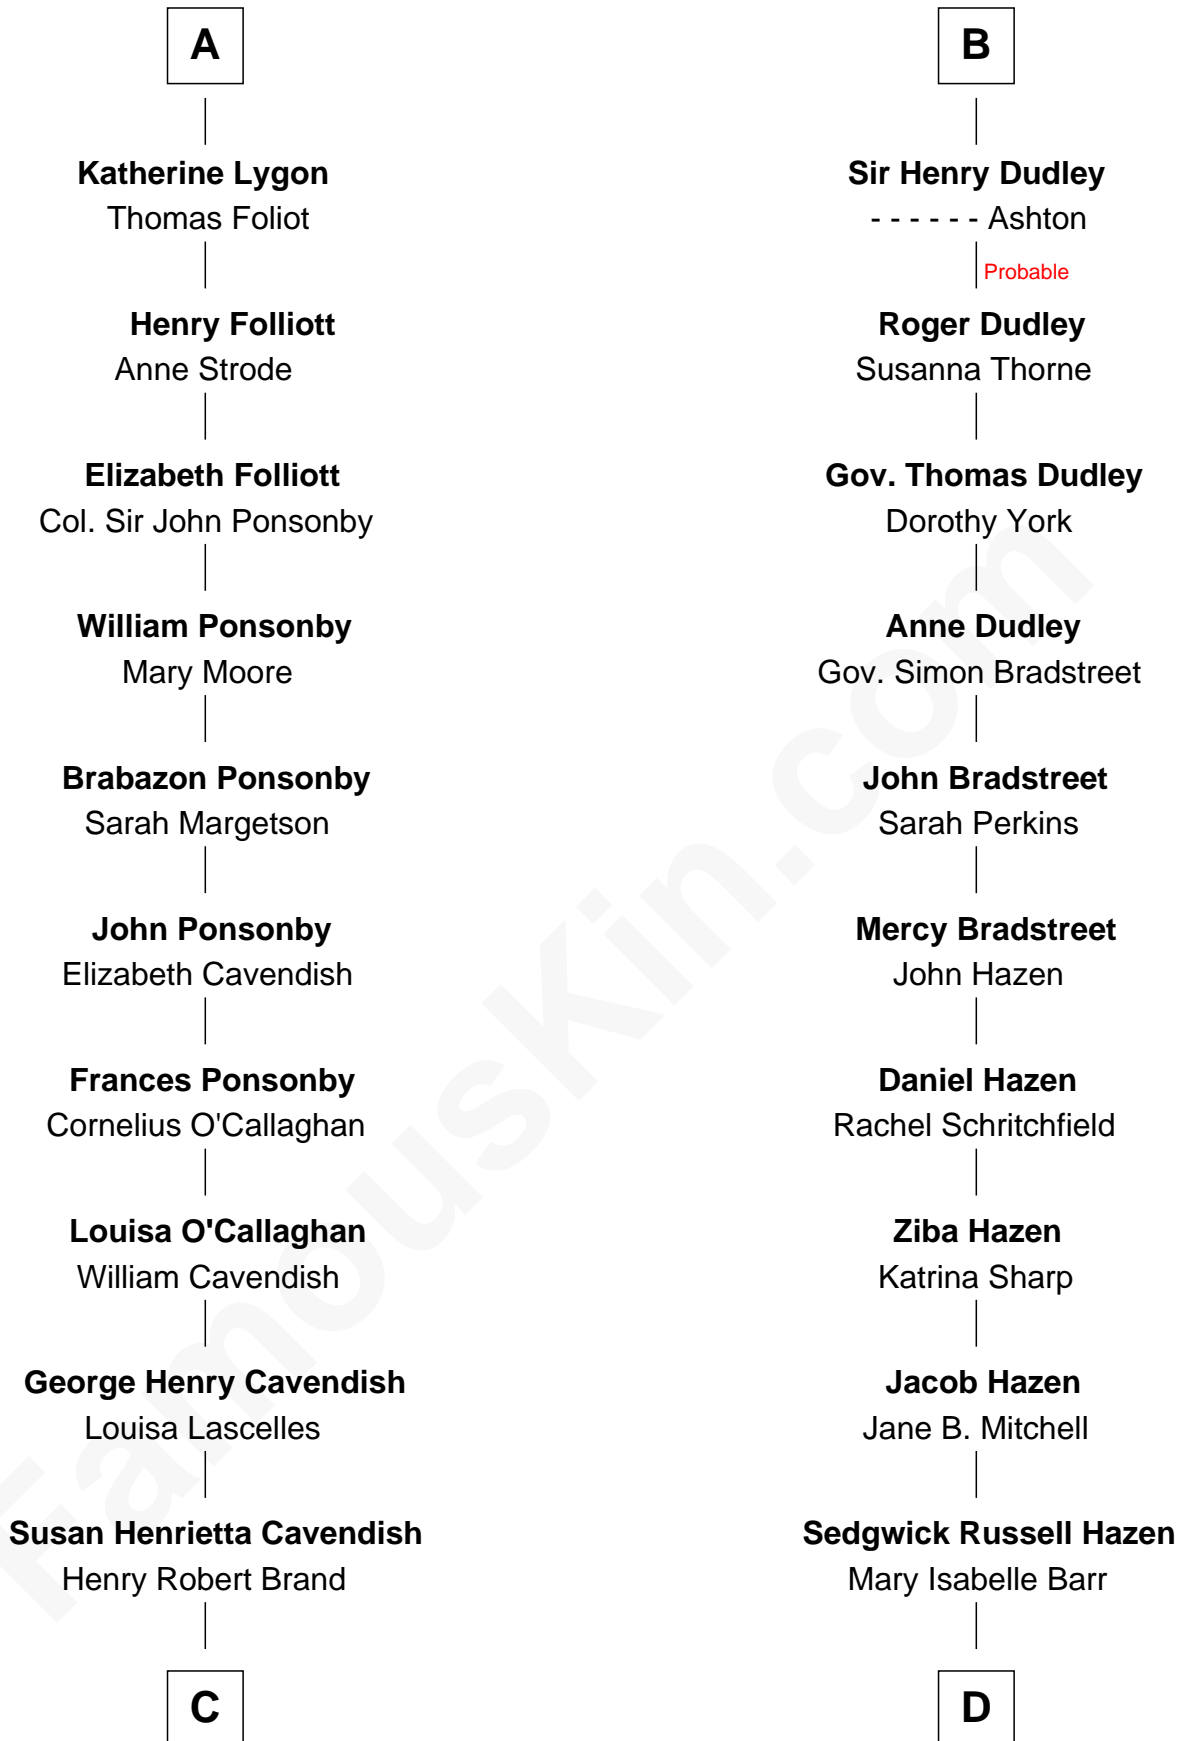

FamousKin.com Relationship Chart of

Sarah Ferguson

Duchess of York

20th cousin of

J. K. Simmons

TV and Movie Actor

Edmund Fitzalan

Alice de Warenne

C

Margaret Brand
Algernon Francis Holford Ferguson

Andrew Henry Ferguson
Marian Louisa Montagu-Douglas-Scott

Ronald Ivor Ferguson
Susan Mary Wright

Sarah Ferguson
Duchess of York

D

Lewis Jacob Hazen
Emma Broaddus Lewis