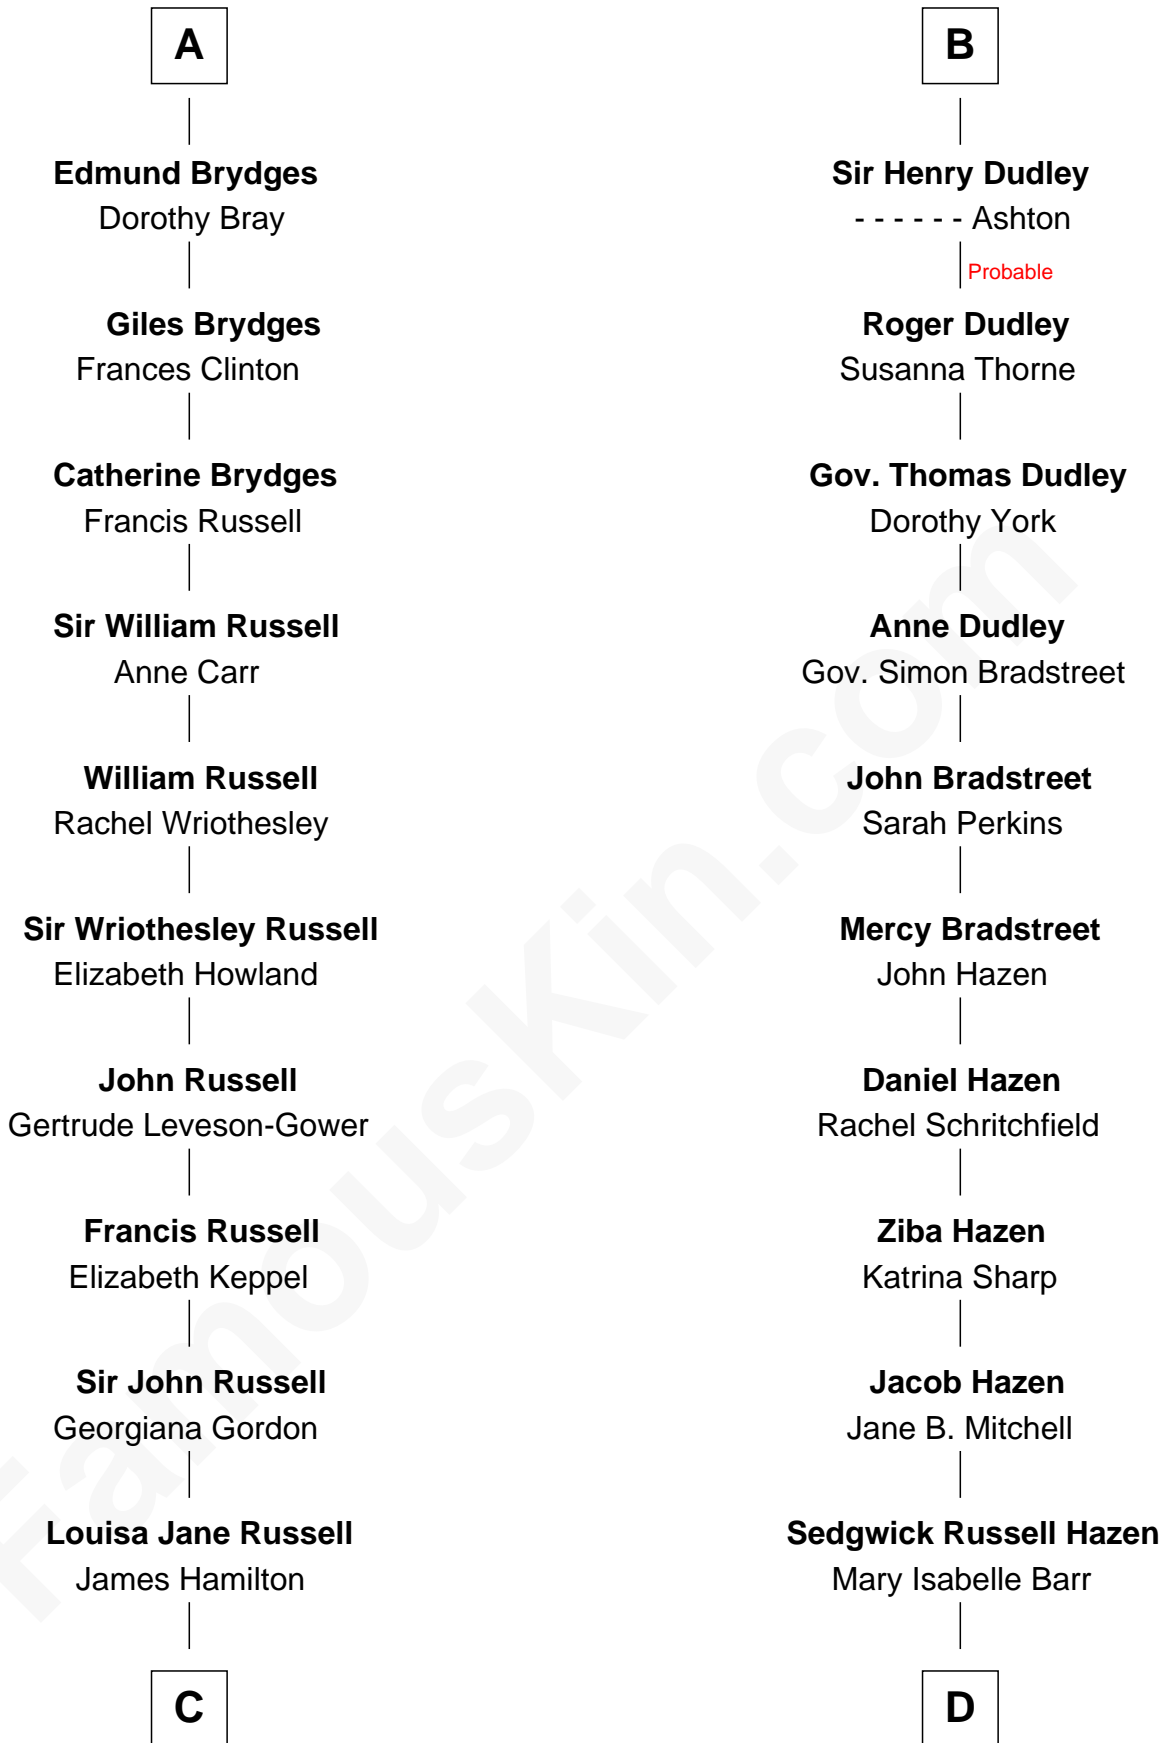

FamousKin.com Relationship Chart of

Sarah Ferguson

Duchess of York

20th cousin 1 time removed of

J. K. Simmons

TV and Movie Actor

Edmund of Woodstock

Margaret Wake

C

Louisa Jane Hamilton

William Henry Walter Montagu-Douglas-Scott

Herbert Andrew Montagu-Douglas-Scott

Marie Josephine Edwards

Marian Louisa Montagu-Douglas-Scott

Andrew Henry Ferguson

Ronald Ivor Ferguson

Susan Mary Wright

Sarah Ferguson

Duchess of York

D

Lewis Jacob Hazen

Emma Broaddus Lewis

Ruth Hazen

Col. Ralph Archibald Kimble