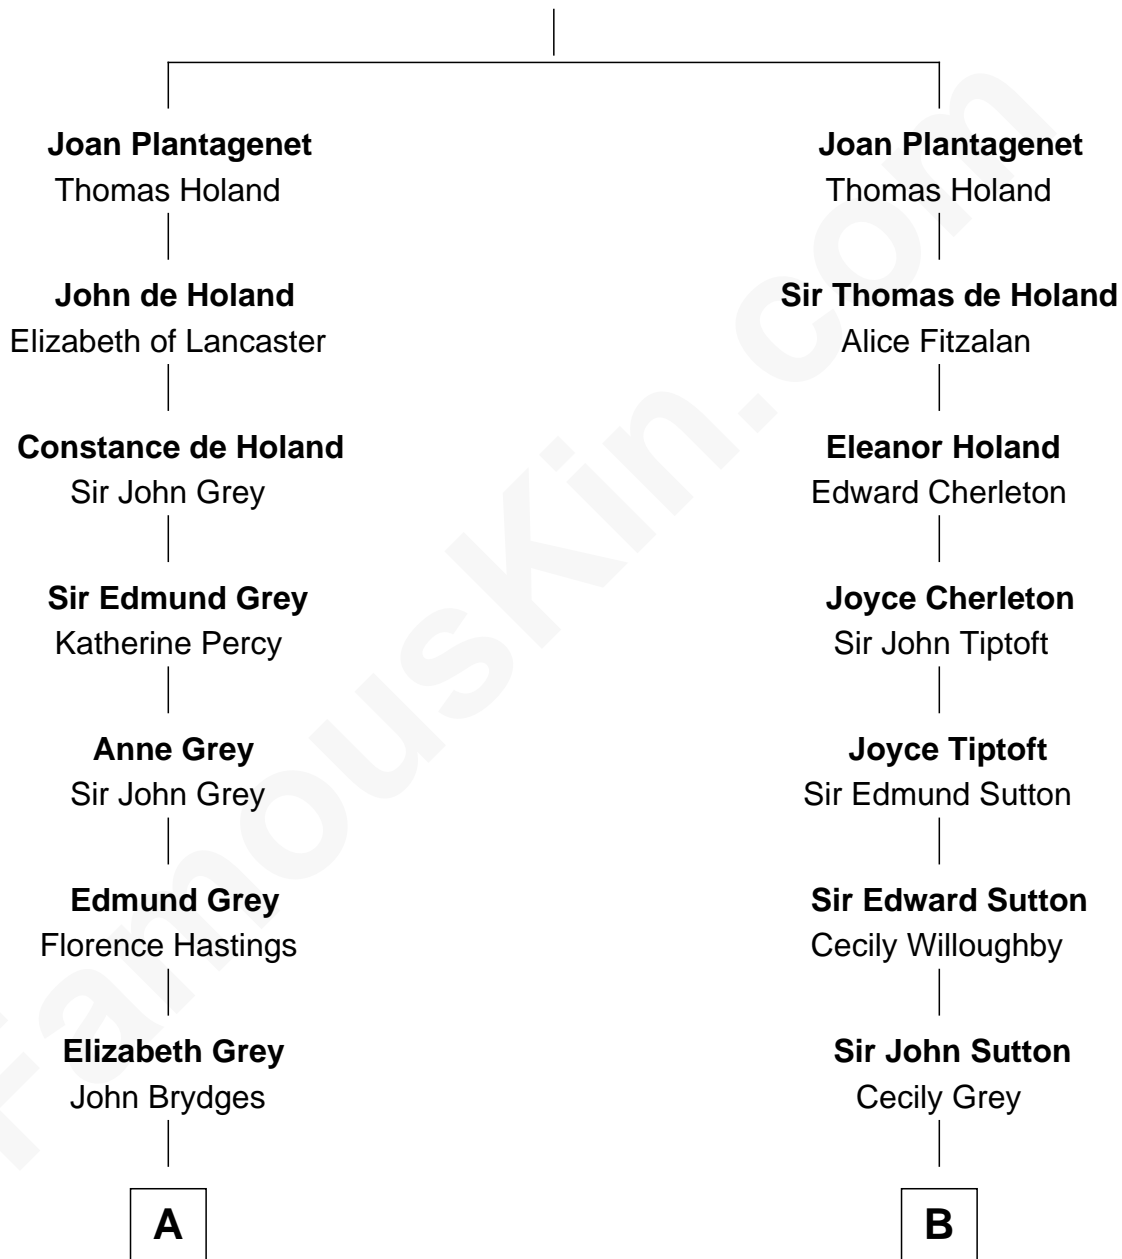

FamousKin.com Relationship Chart of

Sarah Ferguson

Duchess of York

20th cousin 1 time removed of

J. K. Simmons

TV and Movie Actor

Edmund of Woodstock

Margaret Wake

C

Louisa Jane Hamilton

William Henry Walter Montagu-Douglas-Scott

Herbert Andrew Montagu-Douglas-Scott

Marie Josephine Edwards

Marian Louisa Montagu-Douglas-Scott

Andrew Henry Ferguson

Ronald Ivor Ferguson