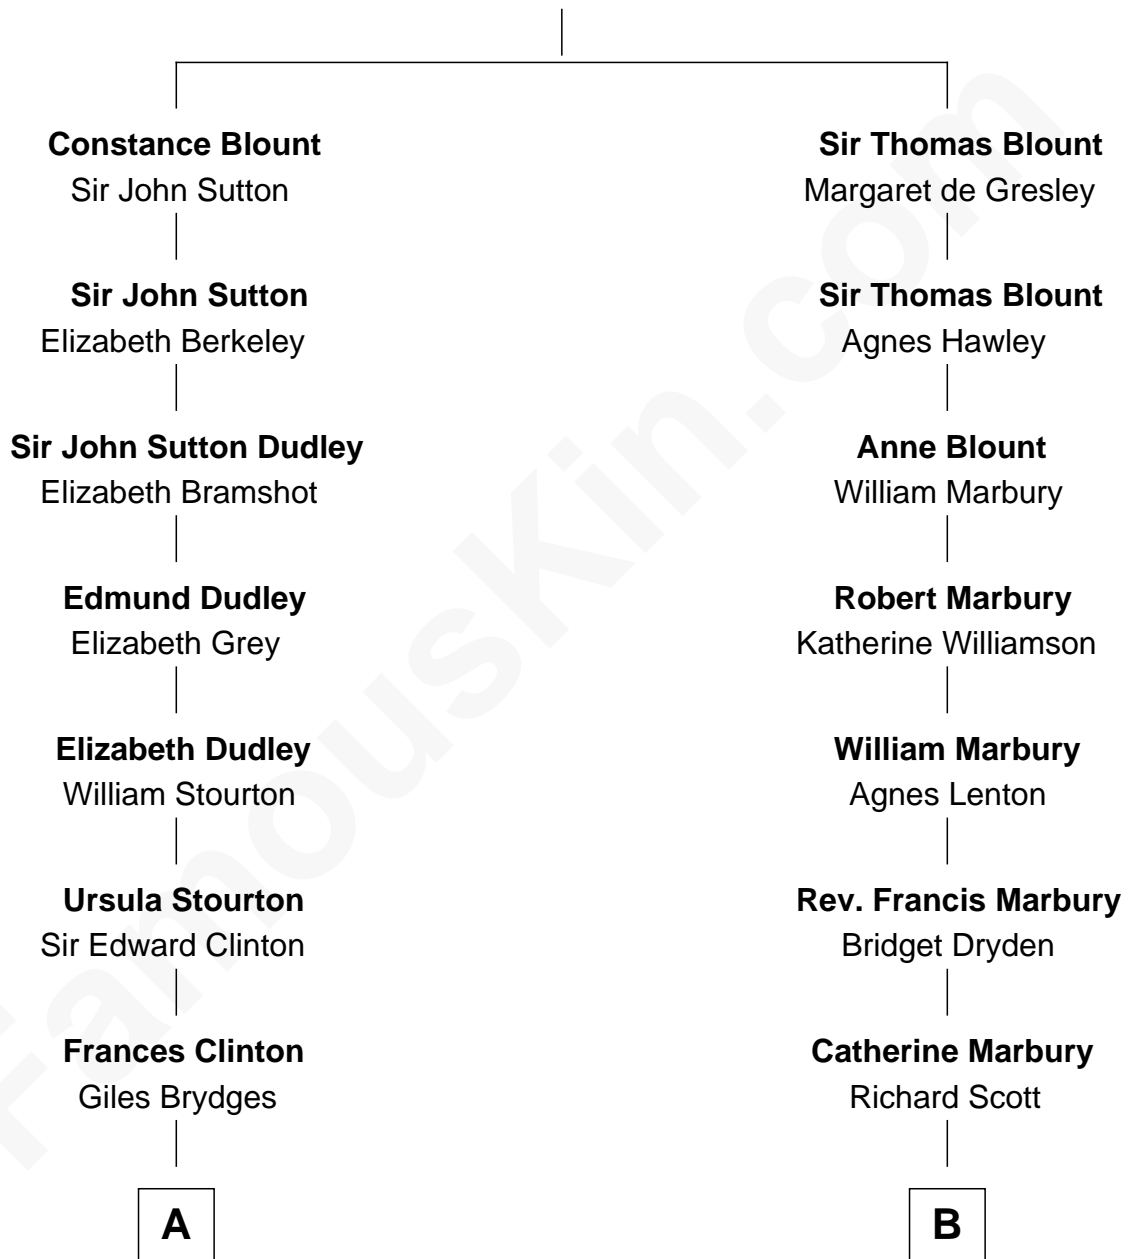

FamousKin.com Relationship Chart of

Sarah Ferguson

Duchess of York

14th cousin 5 times removed of

Henry Clay Folger

Founder of Folger Shakespeare Library and Chairman of Standard Oil

Sir Walter Blount

Sancha de Ayala

A

Catherine Brydges

Francis Russell

Sir William Russell

Anne Carr

William Russell

Rachel Wriothesley

Sir Wriothesley Russell