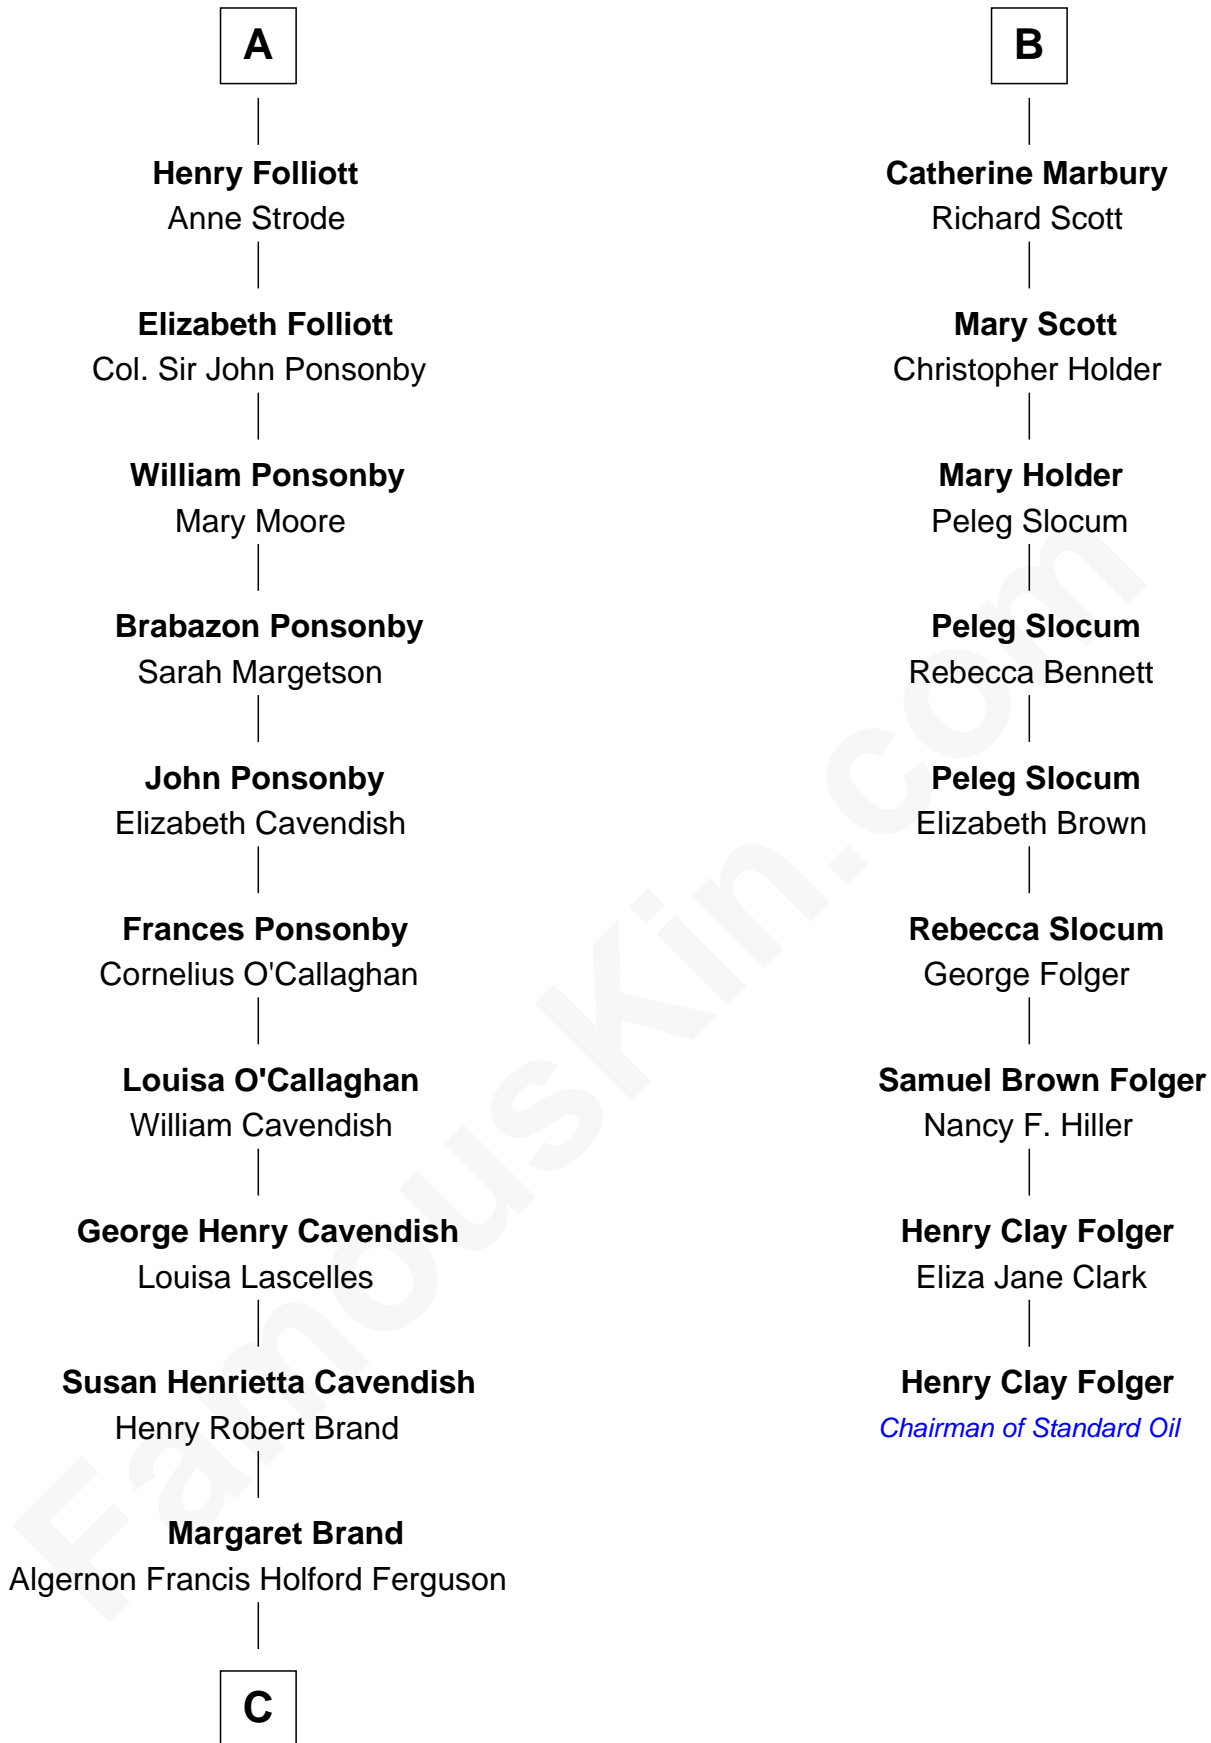

# FamousKin.com Relationship Chart of

**Sarah Ferguson**

*Duchess of York*

15th cousin 4 times removed of

**Henry Clay Folger**

*Founder of Folger Shakespeare Library and Chairman of Standard Oil*

**C**

|

**Andrew Henry Ferguson**

Marian Louisa Montagu-Douglas-Scott

|

**Ronald Ivor Ferguson**

Susan Mary Wright

|

**Sarah Ferguson**

*Duchess of York*