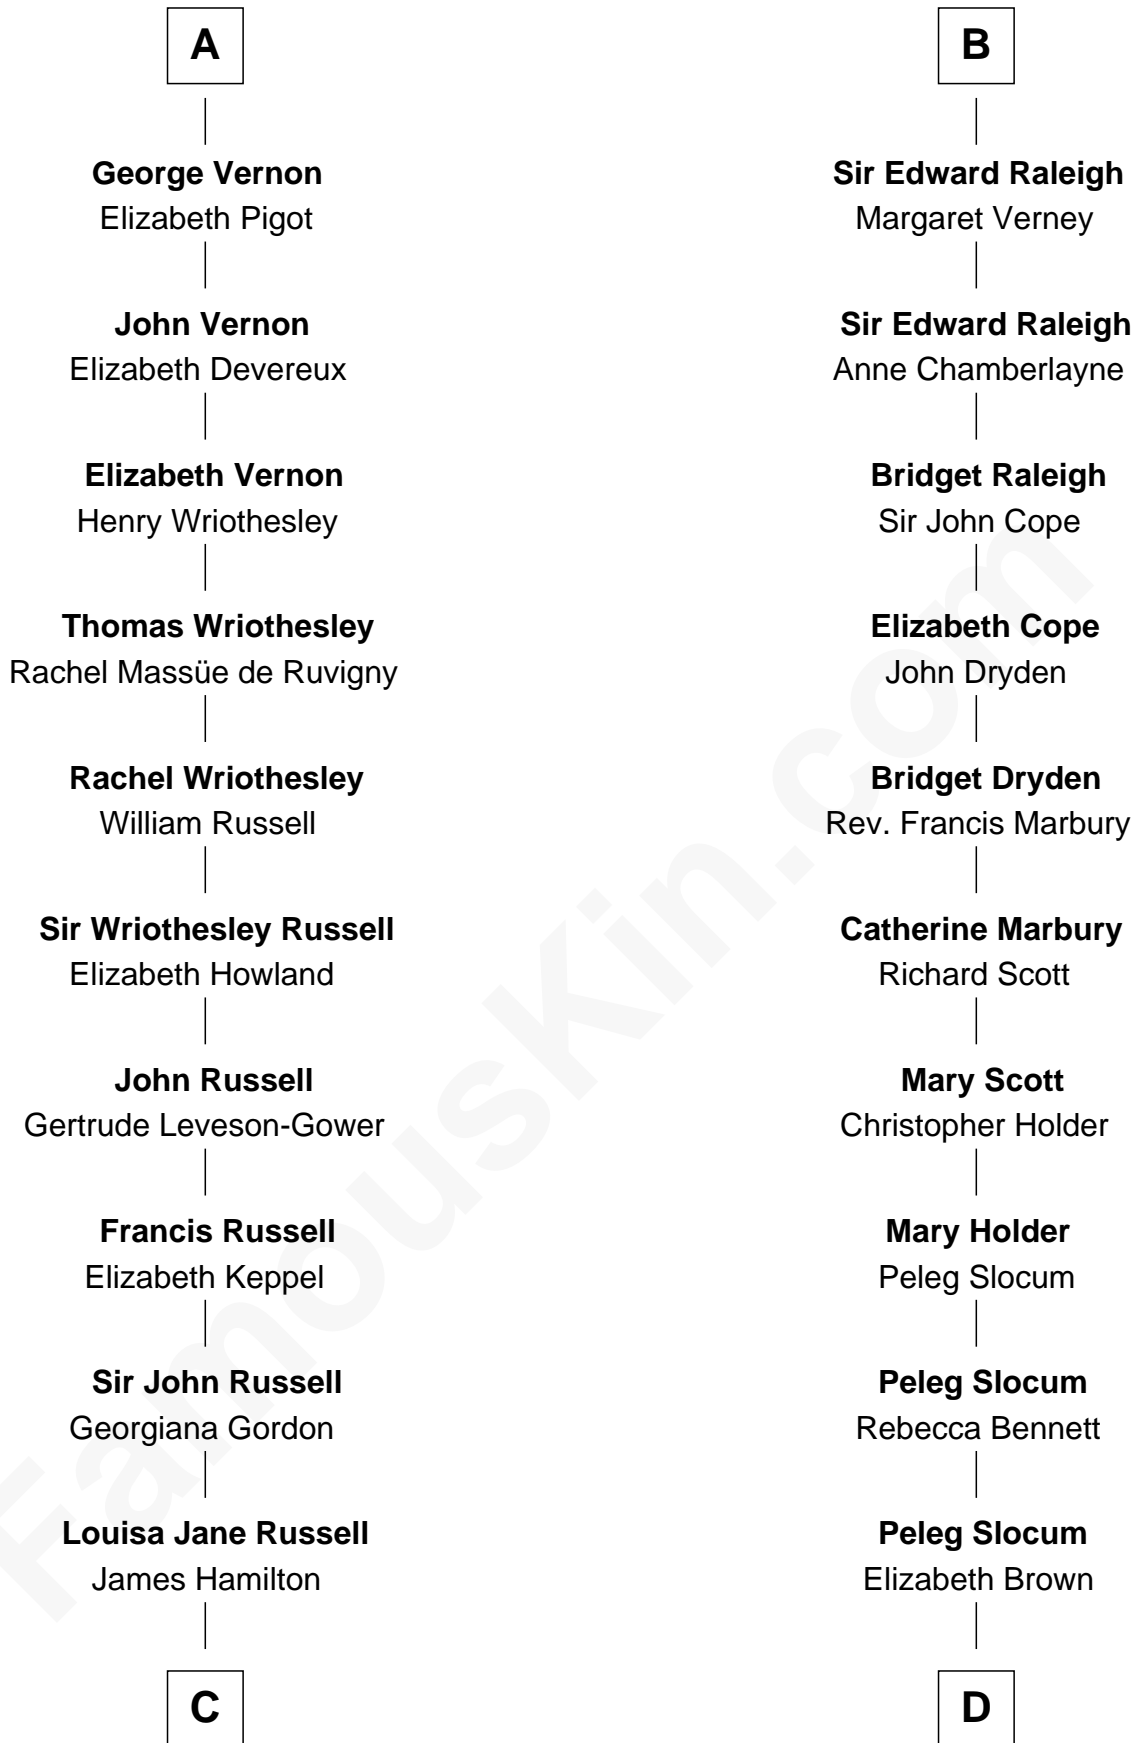

FamousKin.com Relationship Chart of

Sarah Ferguson

Duchess of York

20th cousin 1 time removed of

Henry Clay Folger

Founder of Folger Shakespeare Library and Chairman of Standard Oil

C

Louisa Jane Hamilton

William Henry Walter Montagu-Douglas-Scott

Herbert Andrew Montagu-Douglas-Scott

Marie Josephine Edwards

Marian Louisa Montagu-Douglas-Scott

Andrew Henry Ferguson

Ronald Ivor Ferguson

Susan Mary Wright

Sarah Ferguson

Duchess of York

D

Rebecca Slocum

George Folger

Samuel Brown Folger

Nancy F. Hiller

Henry Clay Folger

Eliza Jane Clark