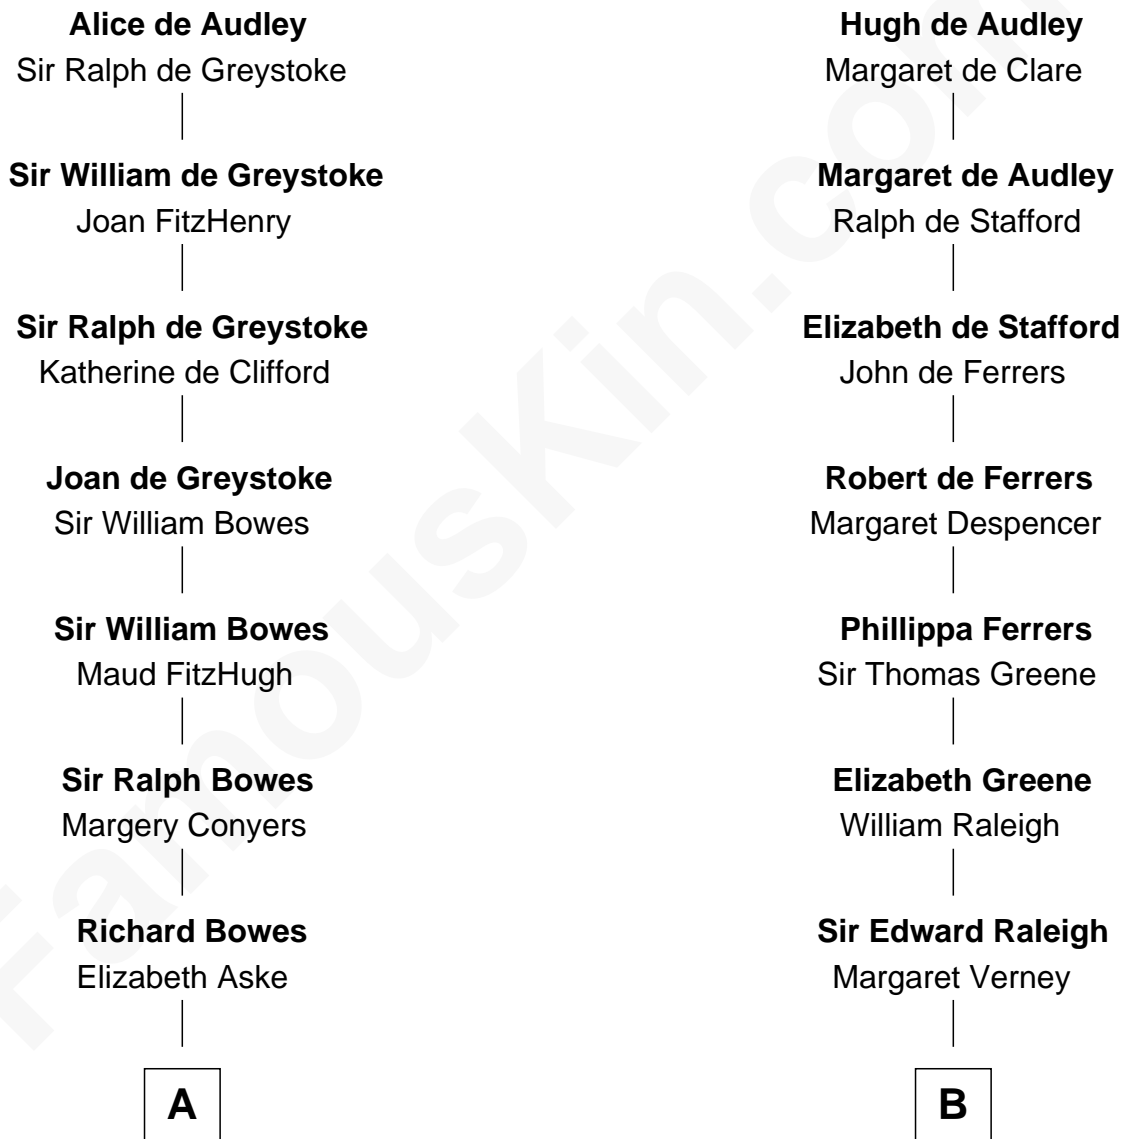

FamousKin.com Relationship Chart of

Sarah Ferguson

Duchess of York

19th cousin 2 times removed of

Henry Clay Folger

Founder of Folger Shakespeare Library and Chairman of Standard Oil

Sir Hugh I de Audley

Iseult de Mortimer

C

Louisa Jane Hamilton

William Henry Walter Montagu-Douglas-Scott

Herbert Andrew Montagu-Douglas-Scott

Marie Josephine Edwards

Marian Louisa Montagu-Douglas-Scott

Andrew Henry Ferguson

Ronald Ivor Ferguson

Susan Mary Wright

Sarah Ferguson

Duchess of York

D

Samuel Brown Folger

Nancy F. Hiller

Henry Clay Folger

Eliza Jane Clark