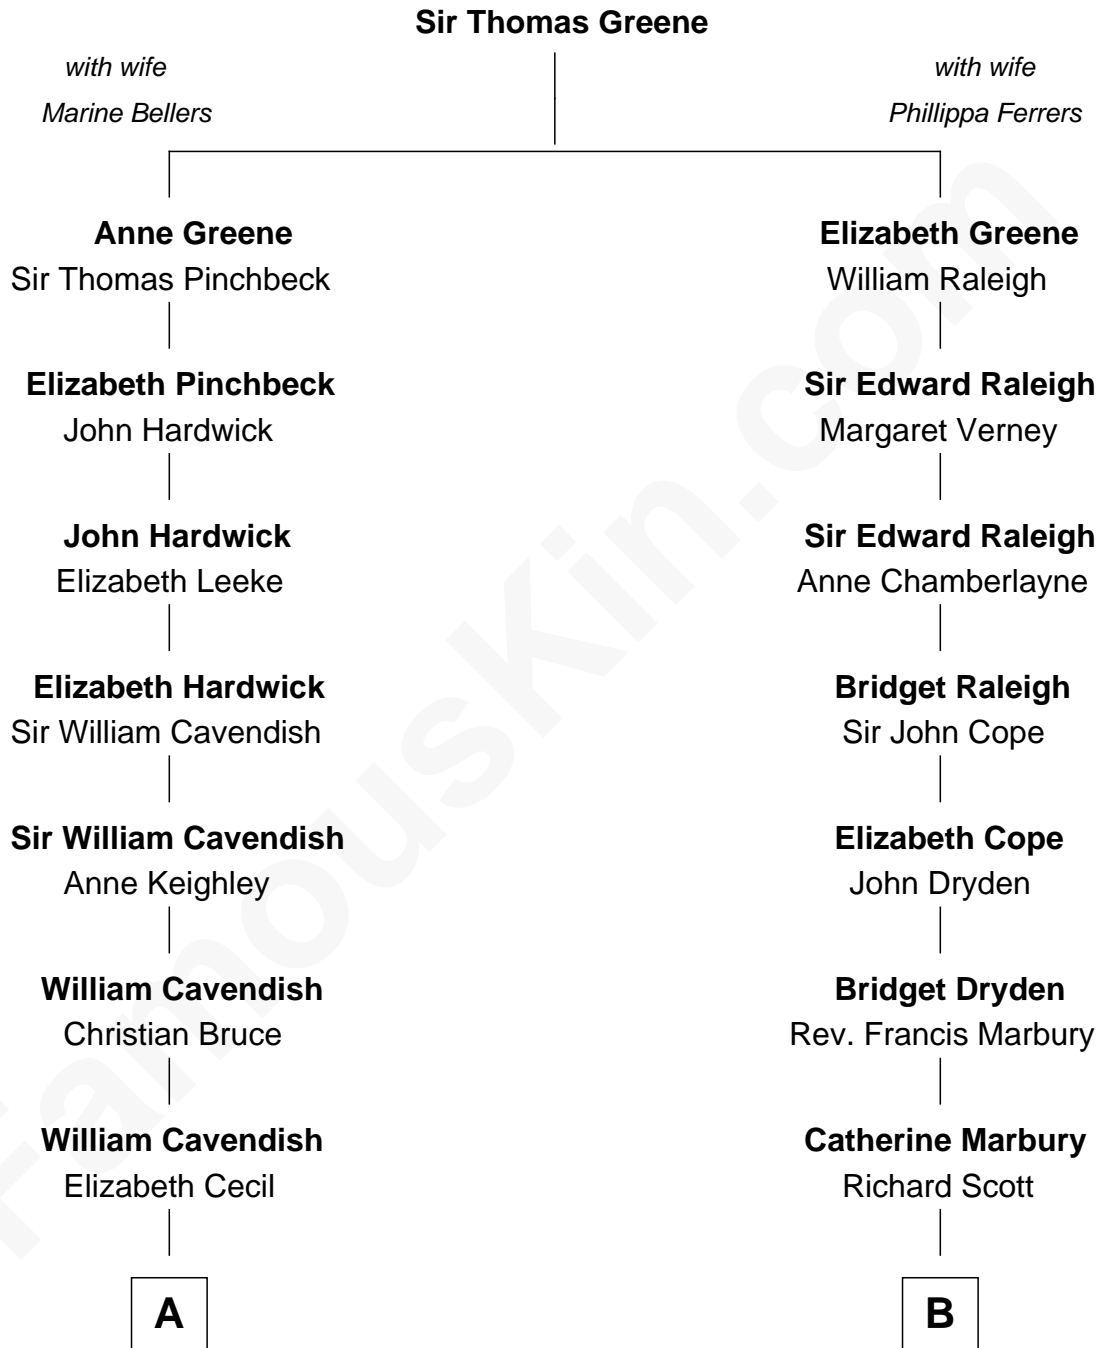

FamousKin.com
Relationship Chart of
Sarah Ferguson
Duchess of York

14th cousin 4 times removed of

Henry Clay Folger

Founder of Folger Shakespeare Library and Chairman of Standard Oil

C

—
Ronald Ivor Ferguson

Susan Mary Wright

—
Sarah Ferguson

Duchess of York

FamousKin.com