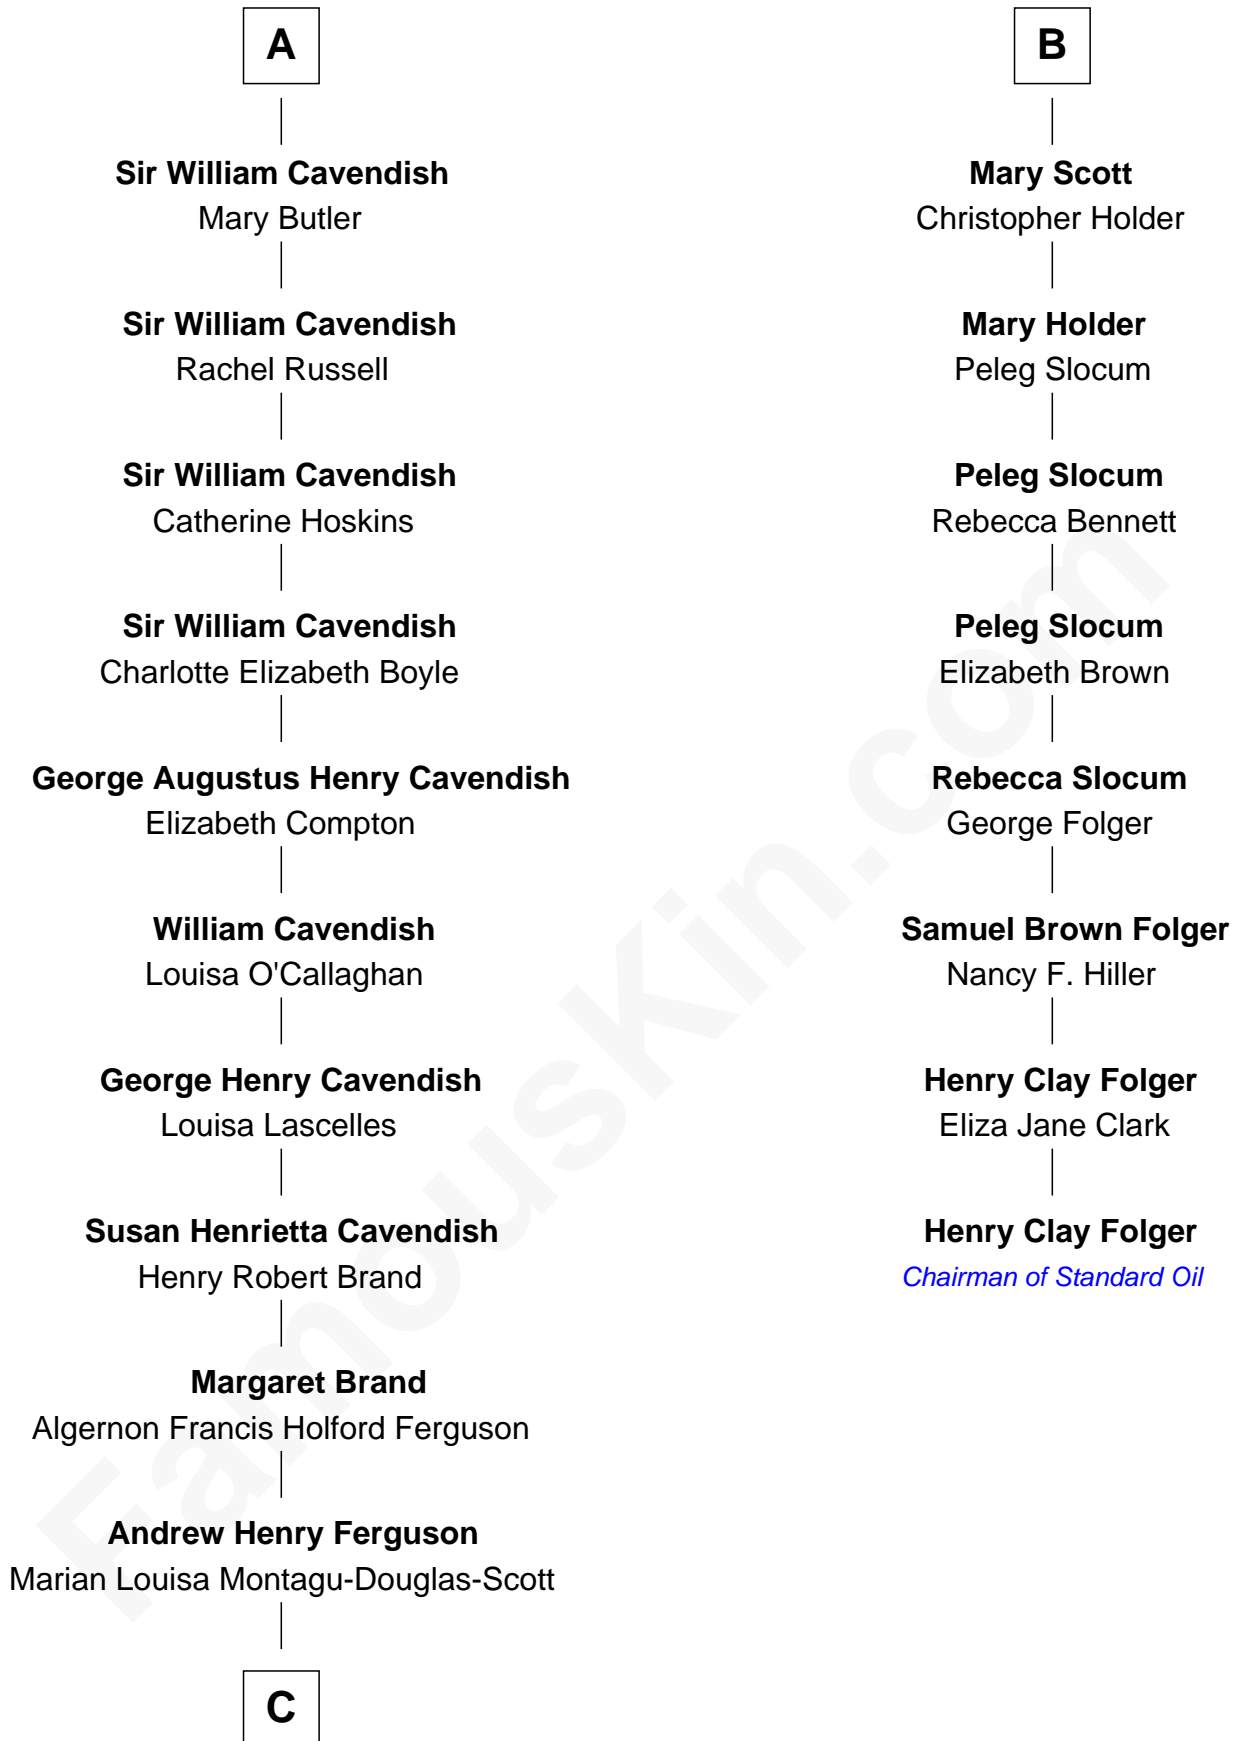

FamousKin.com
Relationship Chart of
Sarah Ferguson
Duchess of York

14th cousin 4 times removed of

Henry Clay Folger

Founder of Folger Shakespeare Library and Chairman of Standard Oil

C

—
Ronald Ivor Ferguson

Susan Mary Wright

—
Sarah Ferguson

Duchess of York

FamousKin.com