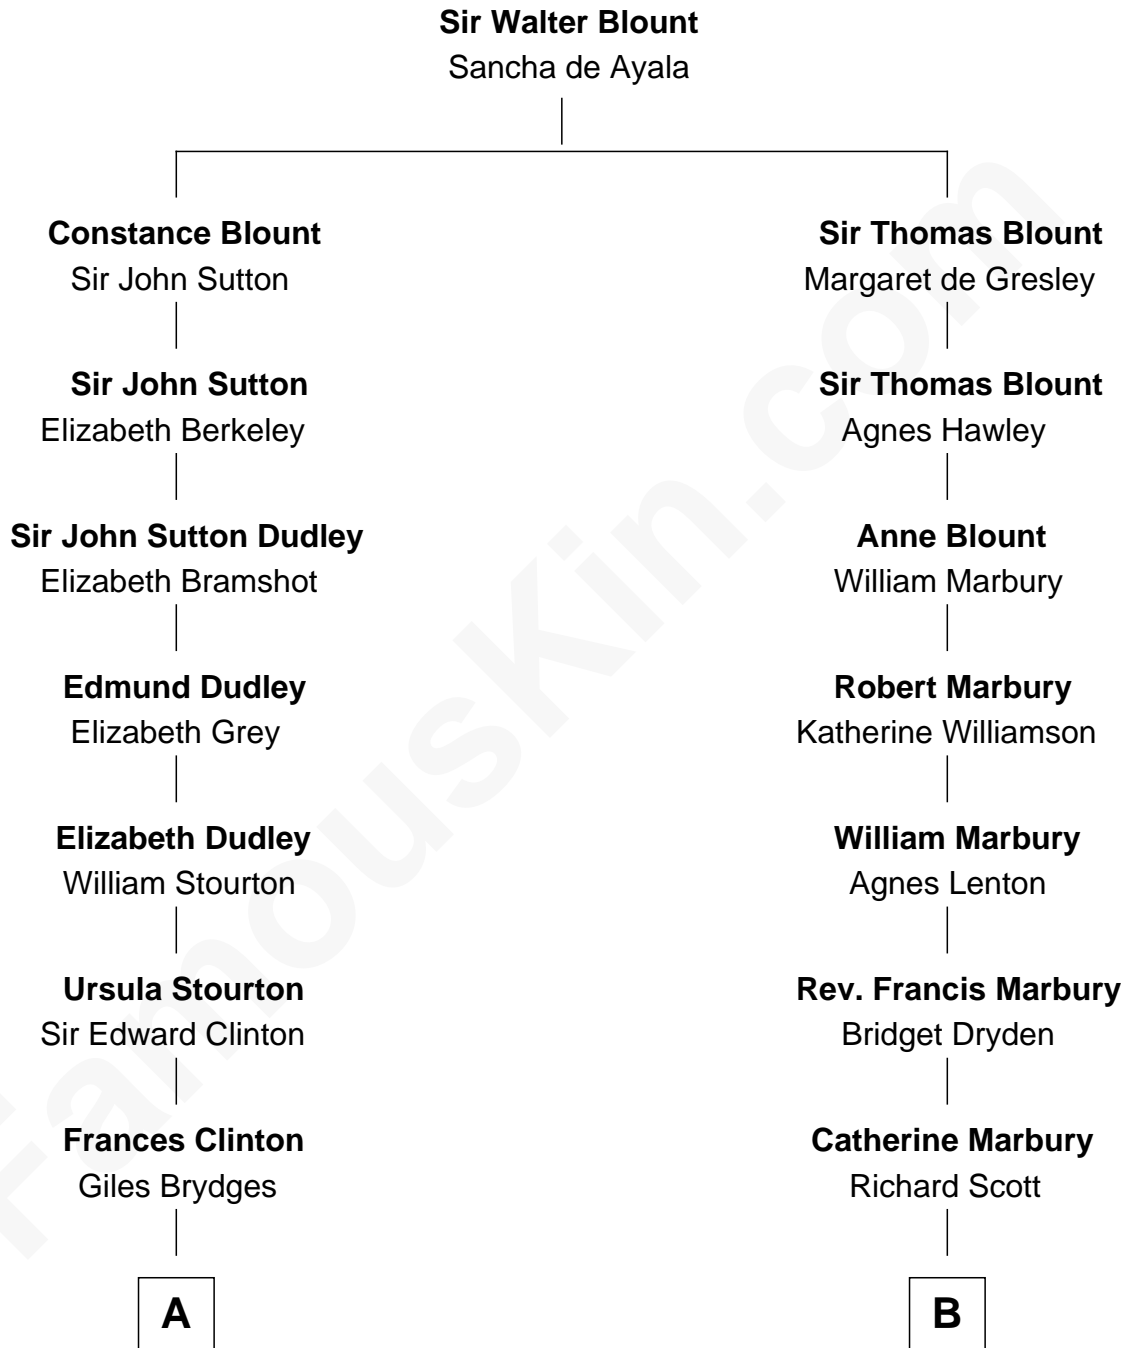

FamousKin.com
Relationship Chart of
Sarah Ferguson
Duchess of York

13th cousin 6 times removed of

J. A. Folger
Founder of Folger Coffee Company

A

Catherine Brydges

Francis Russell

Sir William Russell

Anne Carr

William Russell

Rachel Wriothesley

Sir Wriothesley Russell

Elizabeth Howland

John Russell

Gertrude Leveson-Gower

Francis Russell

Elizabeth Keppel