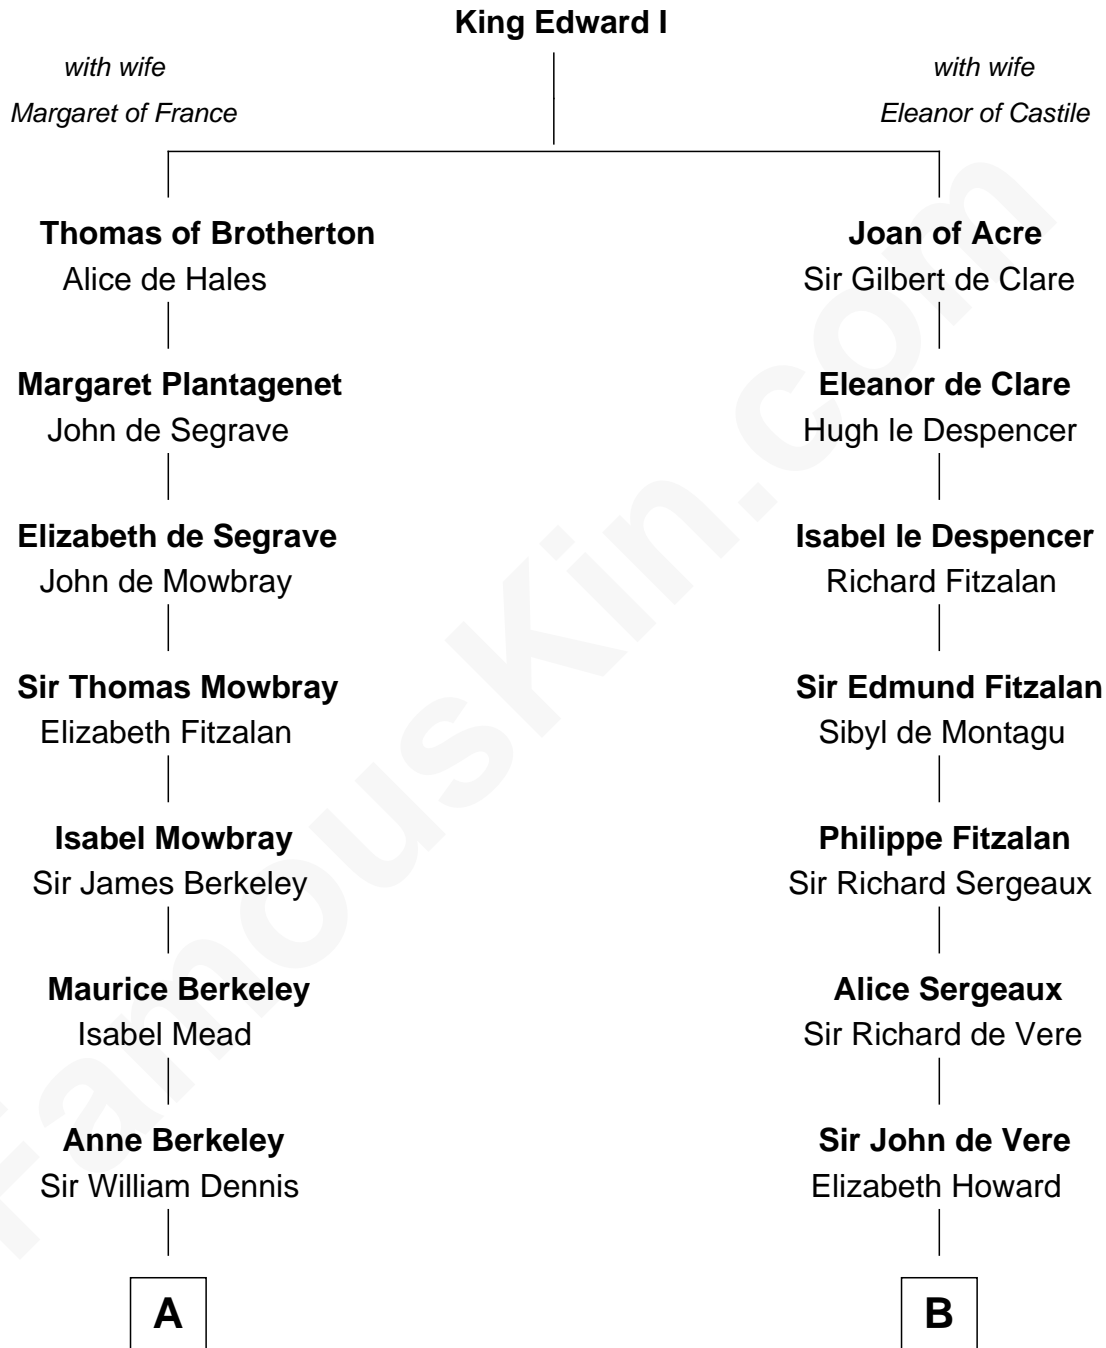

FamousKin.com Relationship Chart of

Sarah Ferguson

Duchess of York

17th cousin 4 times removed of

Samuel Howard

Boston Tea Party Participant

C

—
Susan Henrietta Cavendish

Henry Robert Brand

—
Margaret Brand

Algernon Francis Holford Ferguson

—
Andrew Henry Ferguson

Marian Louisa Montagu-Douglas-Scott

—
Ronald Ivor Ferguson

Susan Mary Wright

—
Sarah Ferguson