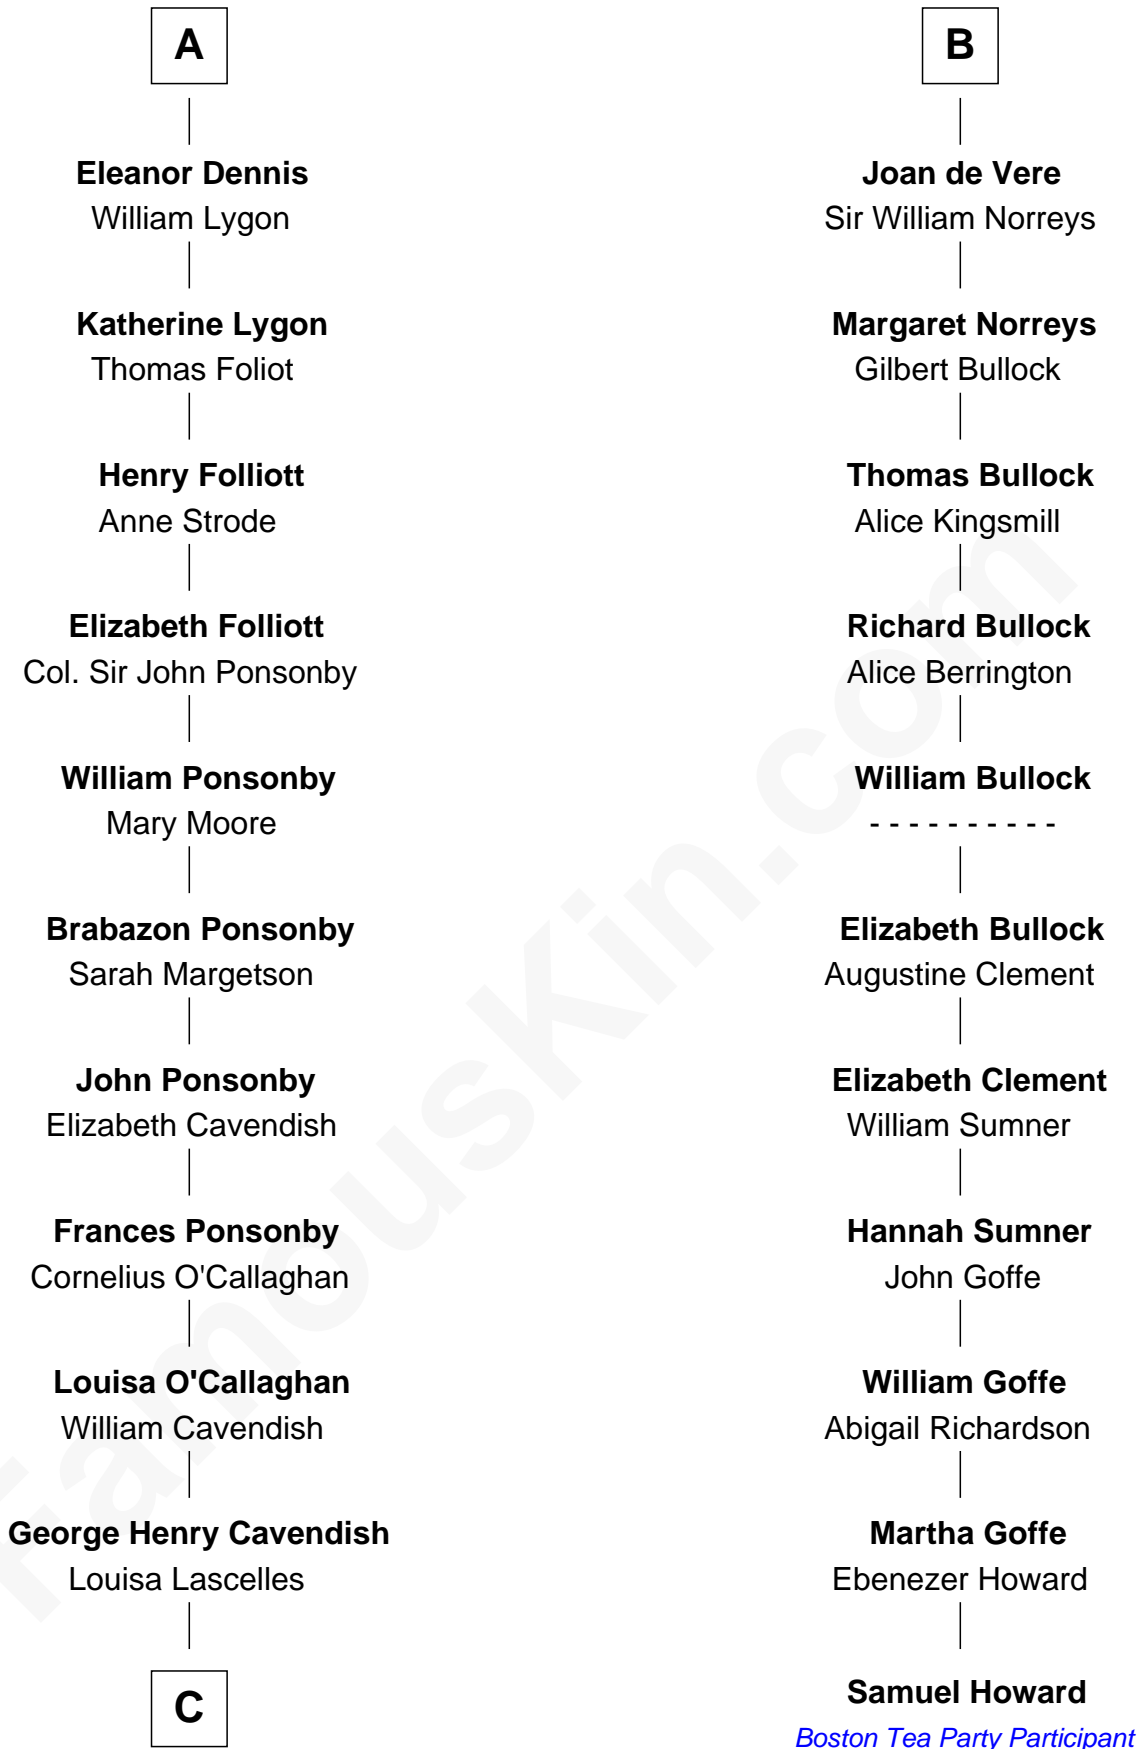

FamousKin.com Relationship Chart of

Sarah Ferguson

Duchess of York

17th cousin 4 times removed of

Samuel Howard

Boston Tea Party Participant

C

—
Susan Henrietta Cavendish

Henry Robert Brand

—
Margaret Brand

Algernon Francis Holford Ferguson

—
Andrew Henry Ferguson

Marian Louisa Montagu-Douglas-Scott

—
Ronald Ivor Ferguson

Susan Mary Wright

—
Sarah Ferguson