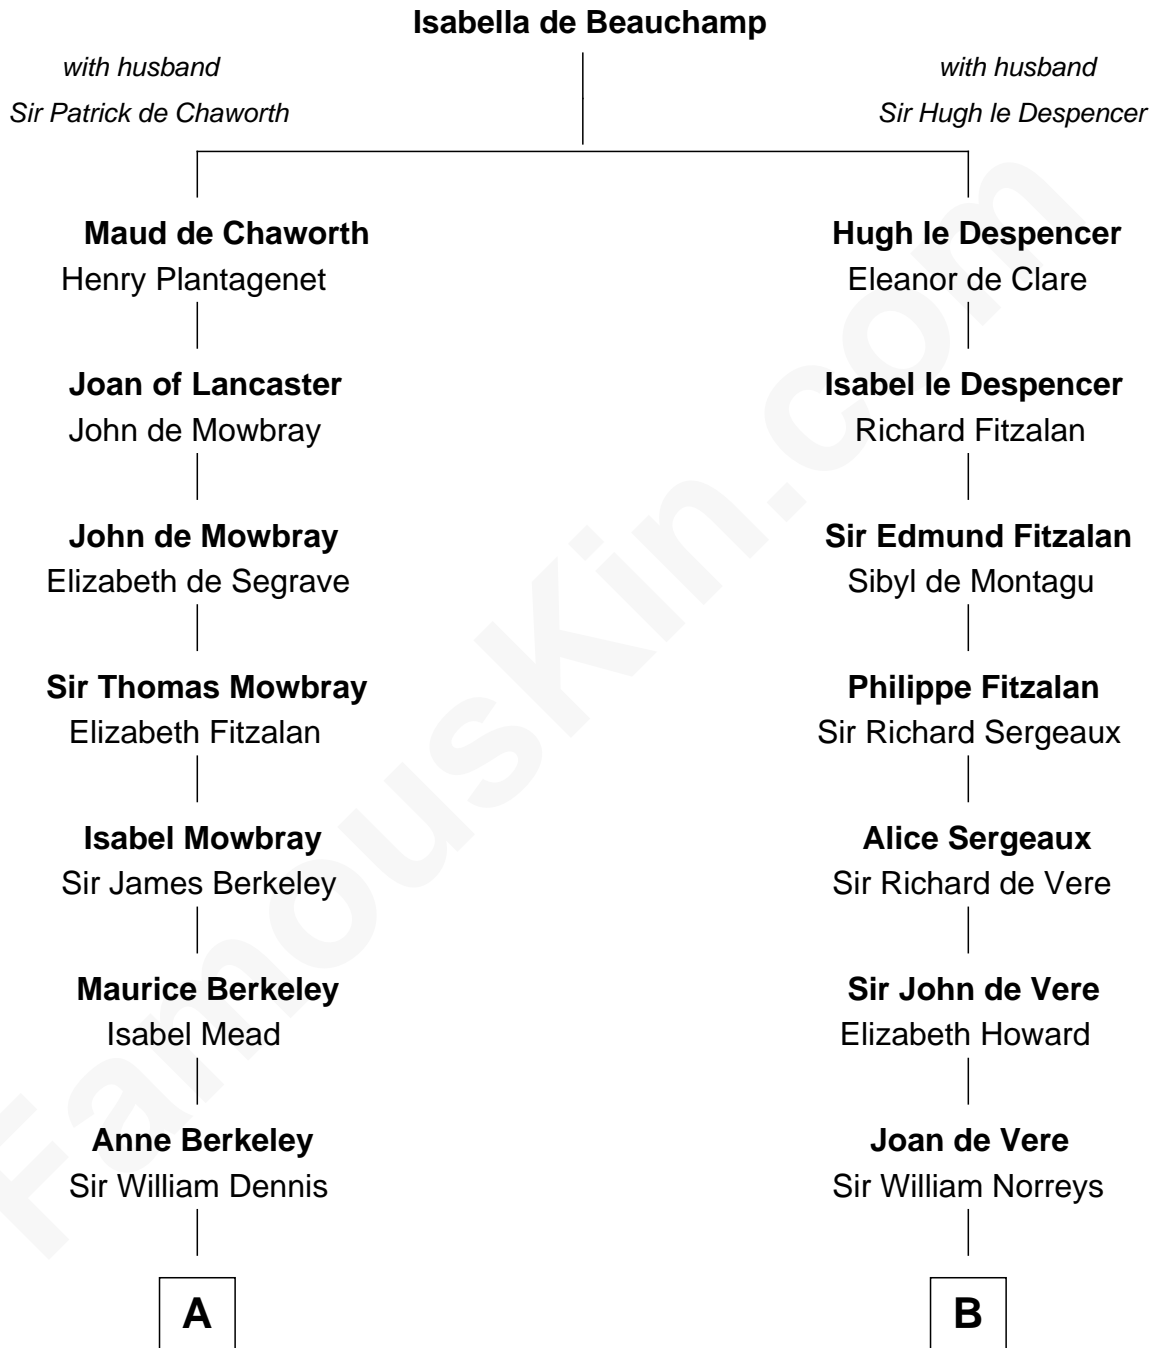

FamousKin.com Relationship Chart of

Sarah Ferguson

Duchess of York

16th cousin 5 times removed of

Samuel Howard

Boston Tea Party Participant

C

—
Susan Henrietta Cavendish

Henry Robert Brand

—
Margaret Brand

Algernon Francis Holford Ferguson

—
Andrew Henry Ferguson

Marian Louisa Montagu-Douglas-Scott

—
Ronald Ivor Ferguson

Susan Mary Wright

—
Sarah Ferguson