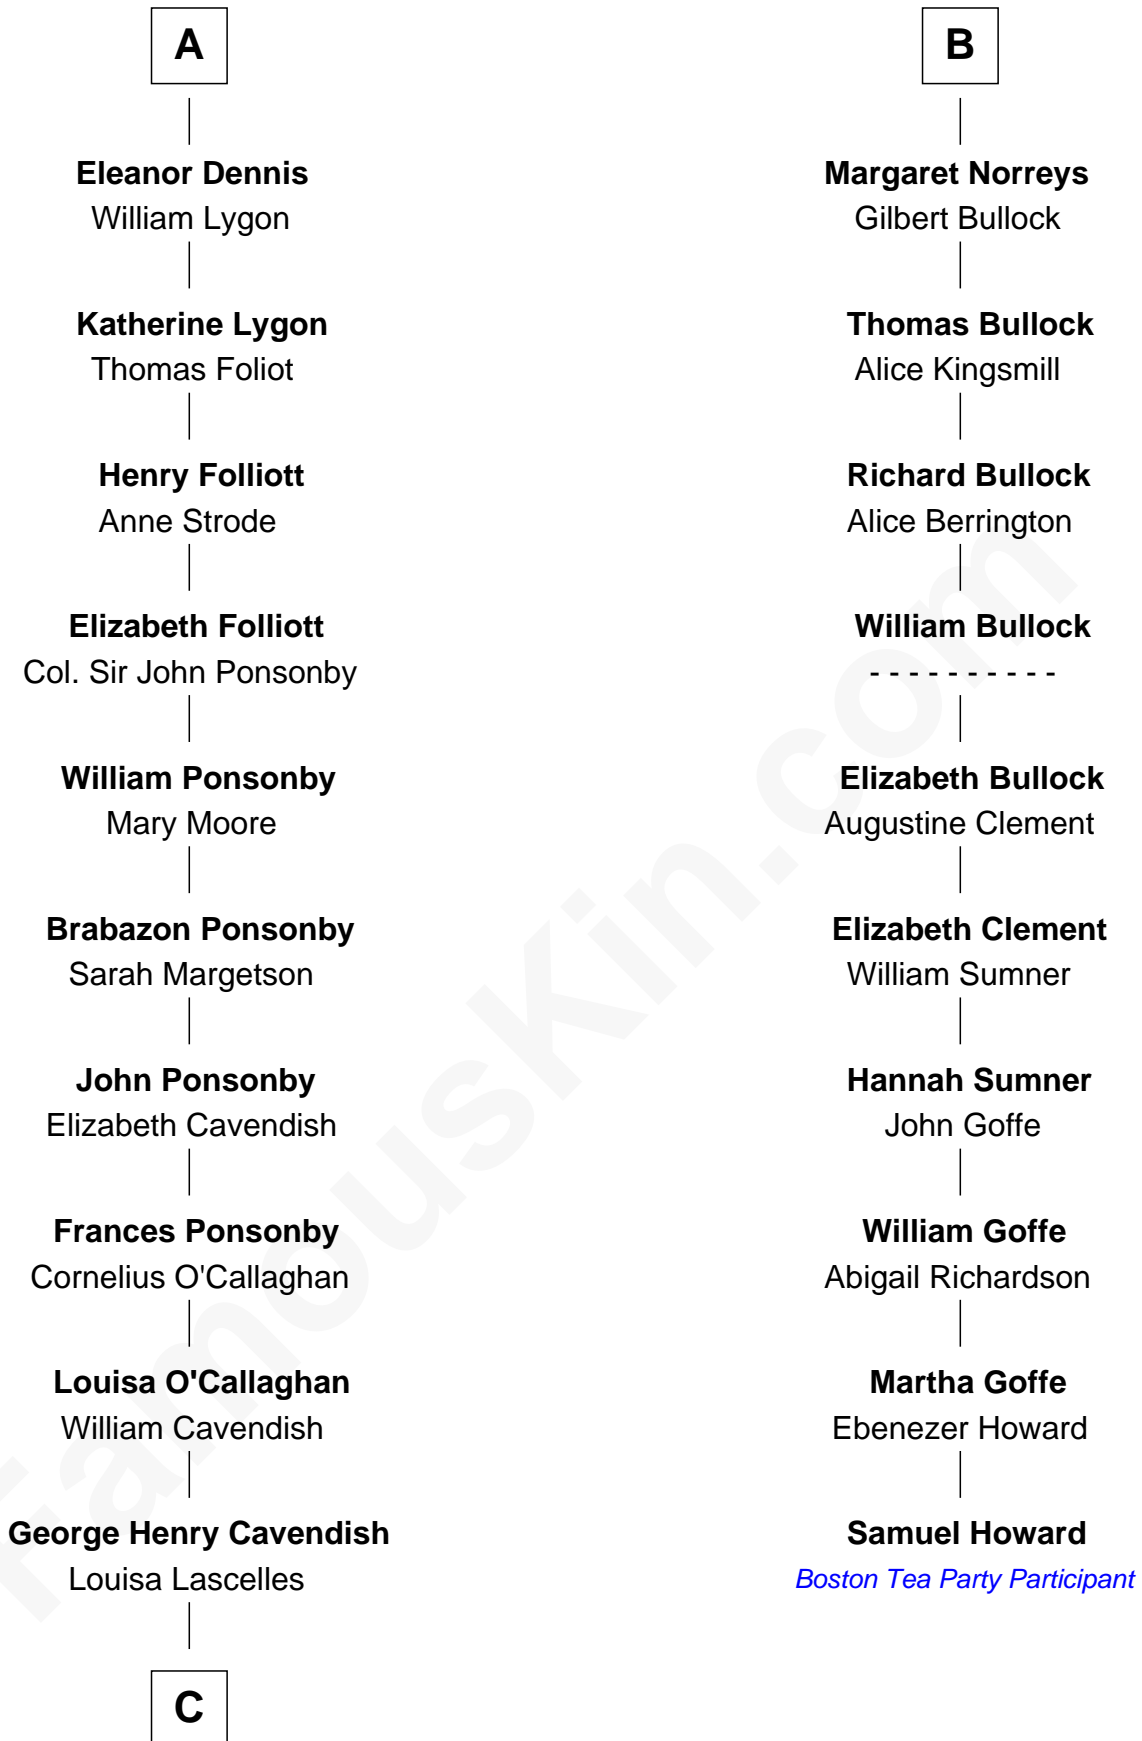

FamousKin.com Relationship Chart of

Sarah Ferguson

Duchess of York

16th cousin 5 times removed of

Samuel Howard

Boston Tea Party Participant

C

—
Susan Henrietta Cavendish

Henry Robert Brand

—
Margaret Brand

Algernon Francis Holford Ferguson

—
Andrew Henry Ferguson

Marian Louisa Montagu-Douglas-Scott

—
Ronald Ivor Ferguson

Susan Mary Wright

—
Sarah Ferguson

Duchess of York

FamousKin.com