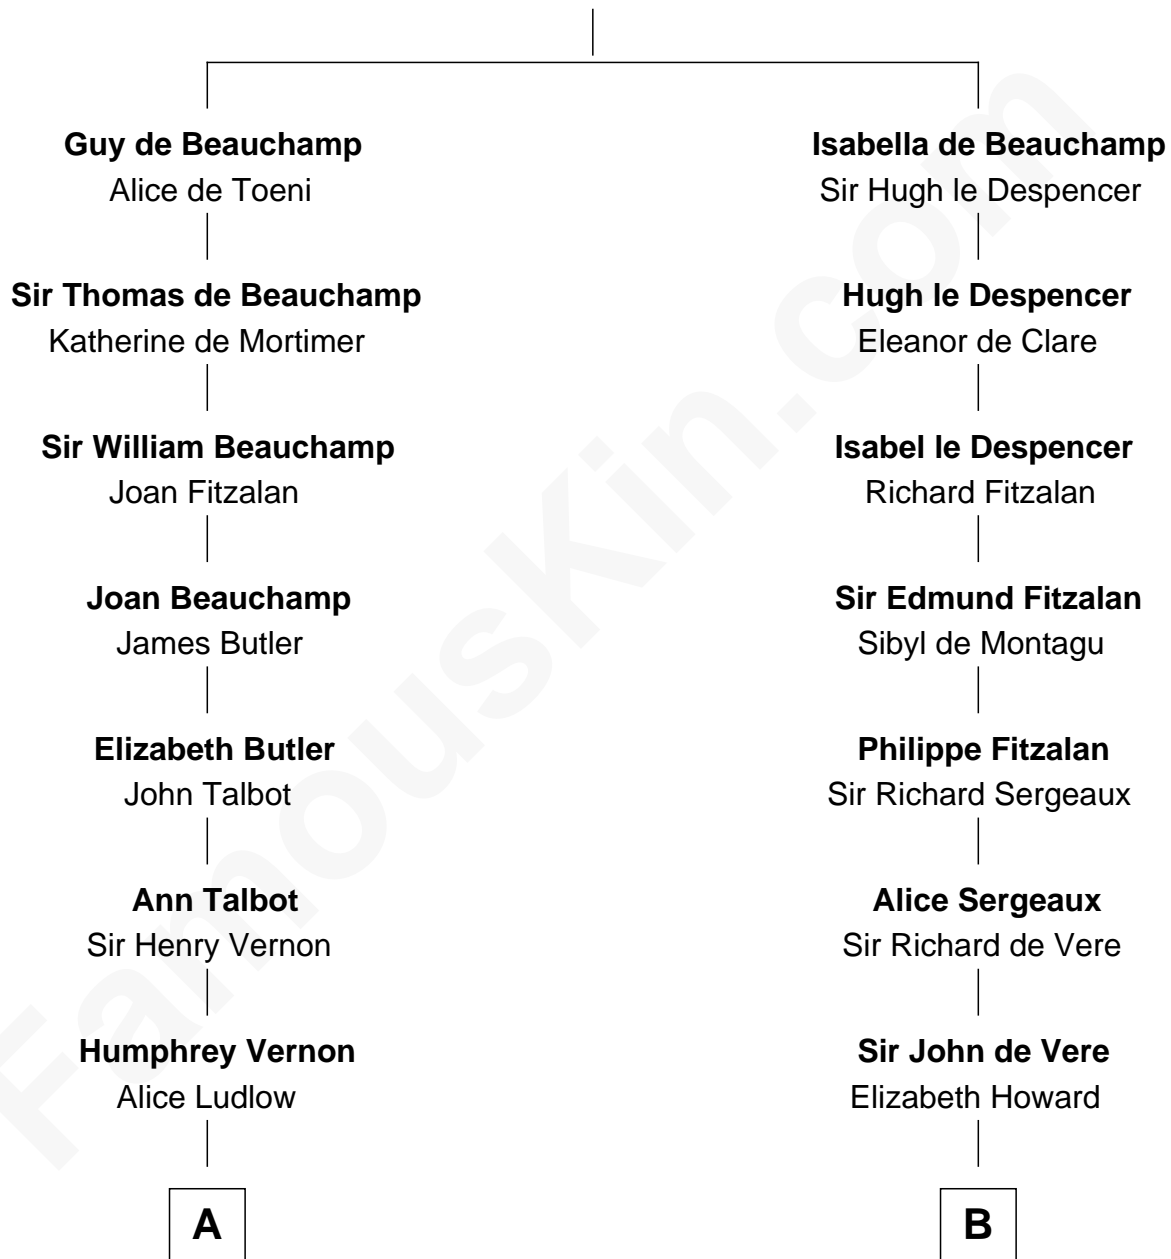

FamousKin.com Relationship Chart of

Sarah Ferguson

Duchess of York

17th cousin 4 times removed of

Samuel Howard

Boston Tea Party Participant

William de Beauchamp

Maud FitzJohn

C

—
Louisa Jane Hamilton

William Henry Walter Montagu-Douglas-Scott

—
Herbert Andrew Montagu-Douglas-Scott

Marie Josephine Edwards

—
Marian Louisa Montagu-Douglas-Scott

Andrew Henry Ferguson

—
Ronald Ivor Ferguson

Susan Mary Wright

—
Sarah Ferguson

Duchess of York