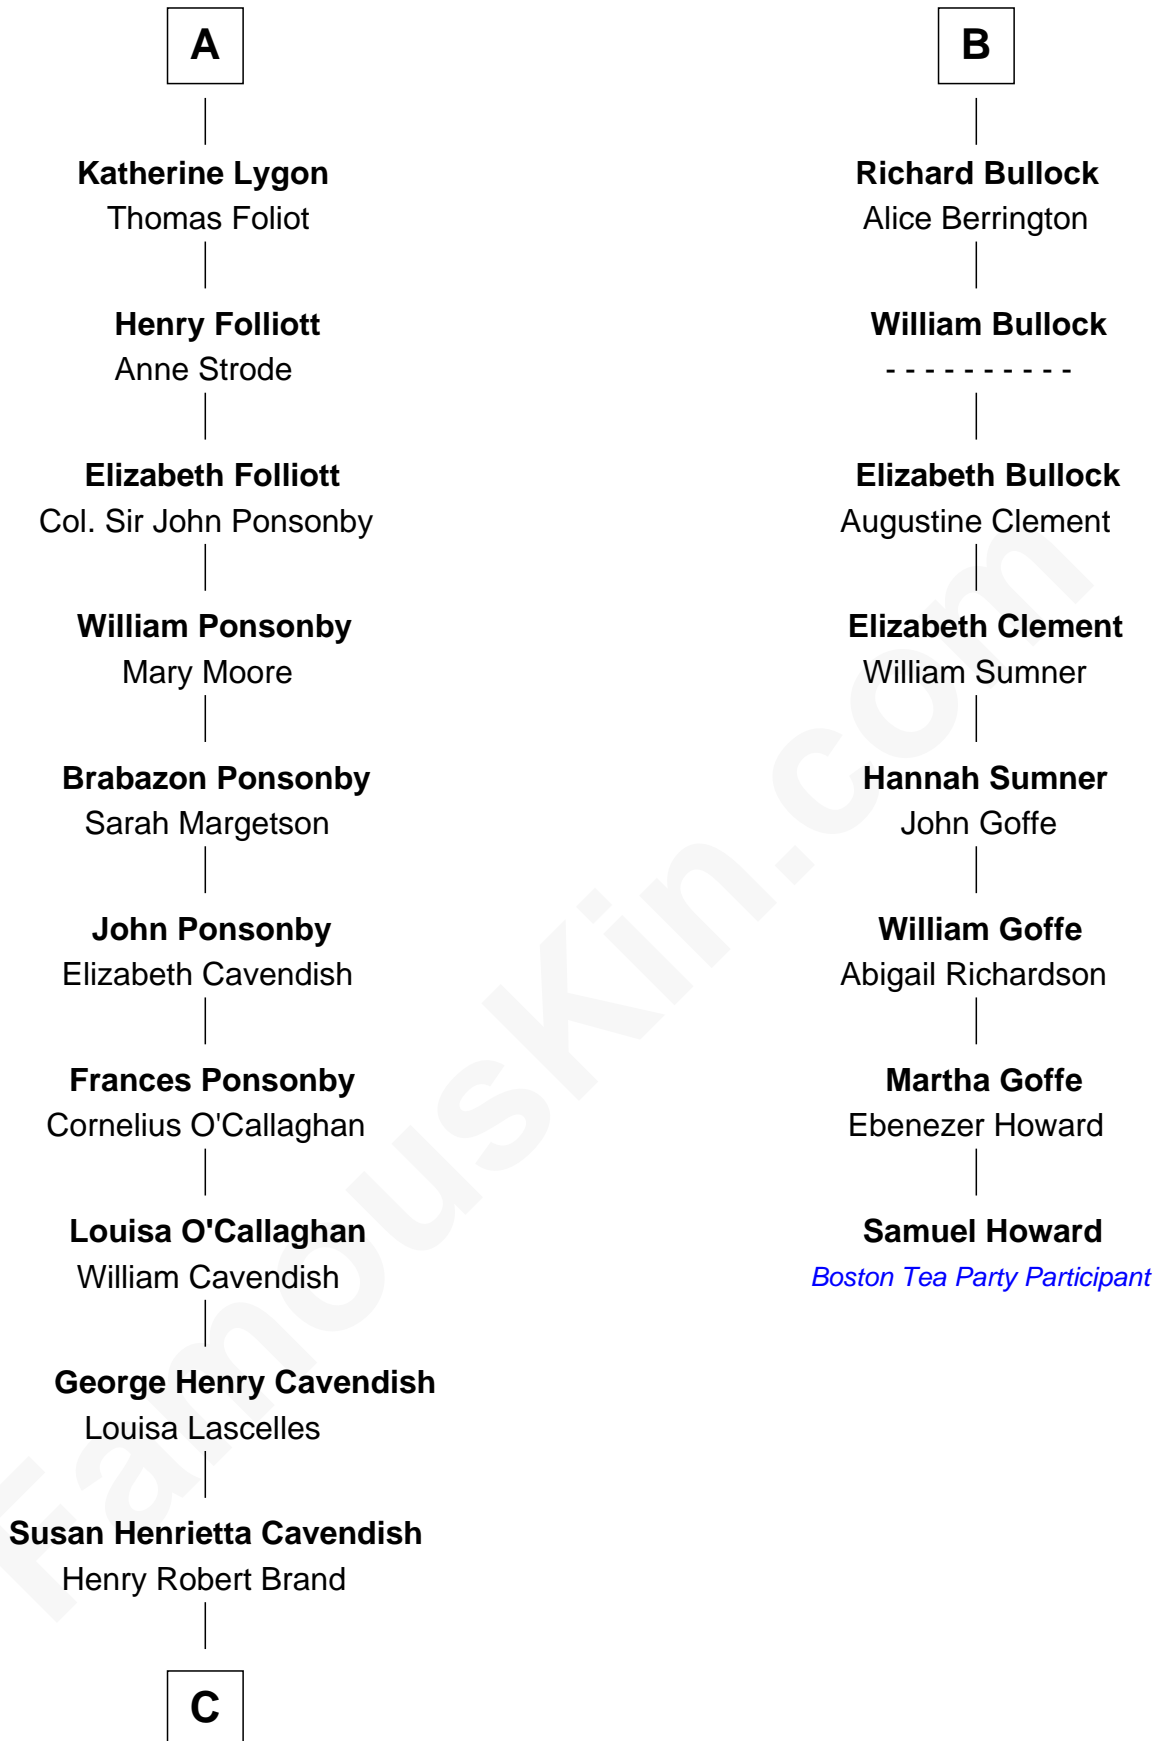

FamousKin.com

Relationship Chart of

Sarah Ferguson

Duchess of York

14th cousin 6 times removed of

Samuel Howard

Boston Tea Party Participant

Bartholomew de Badlesmere

Margaret de Clare

C

—
Margaret Brand

Algernon Francis Holford Ferguson

—
Andrew Henry Ferguson

Marian Louisa Montagu-Douglas-Scott

—
Ronald Ivor Ferguson

Susan Mary Wright

—
Sarah Ferguson

Duchess of York

FamousKin.com