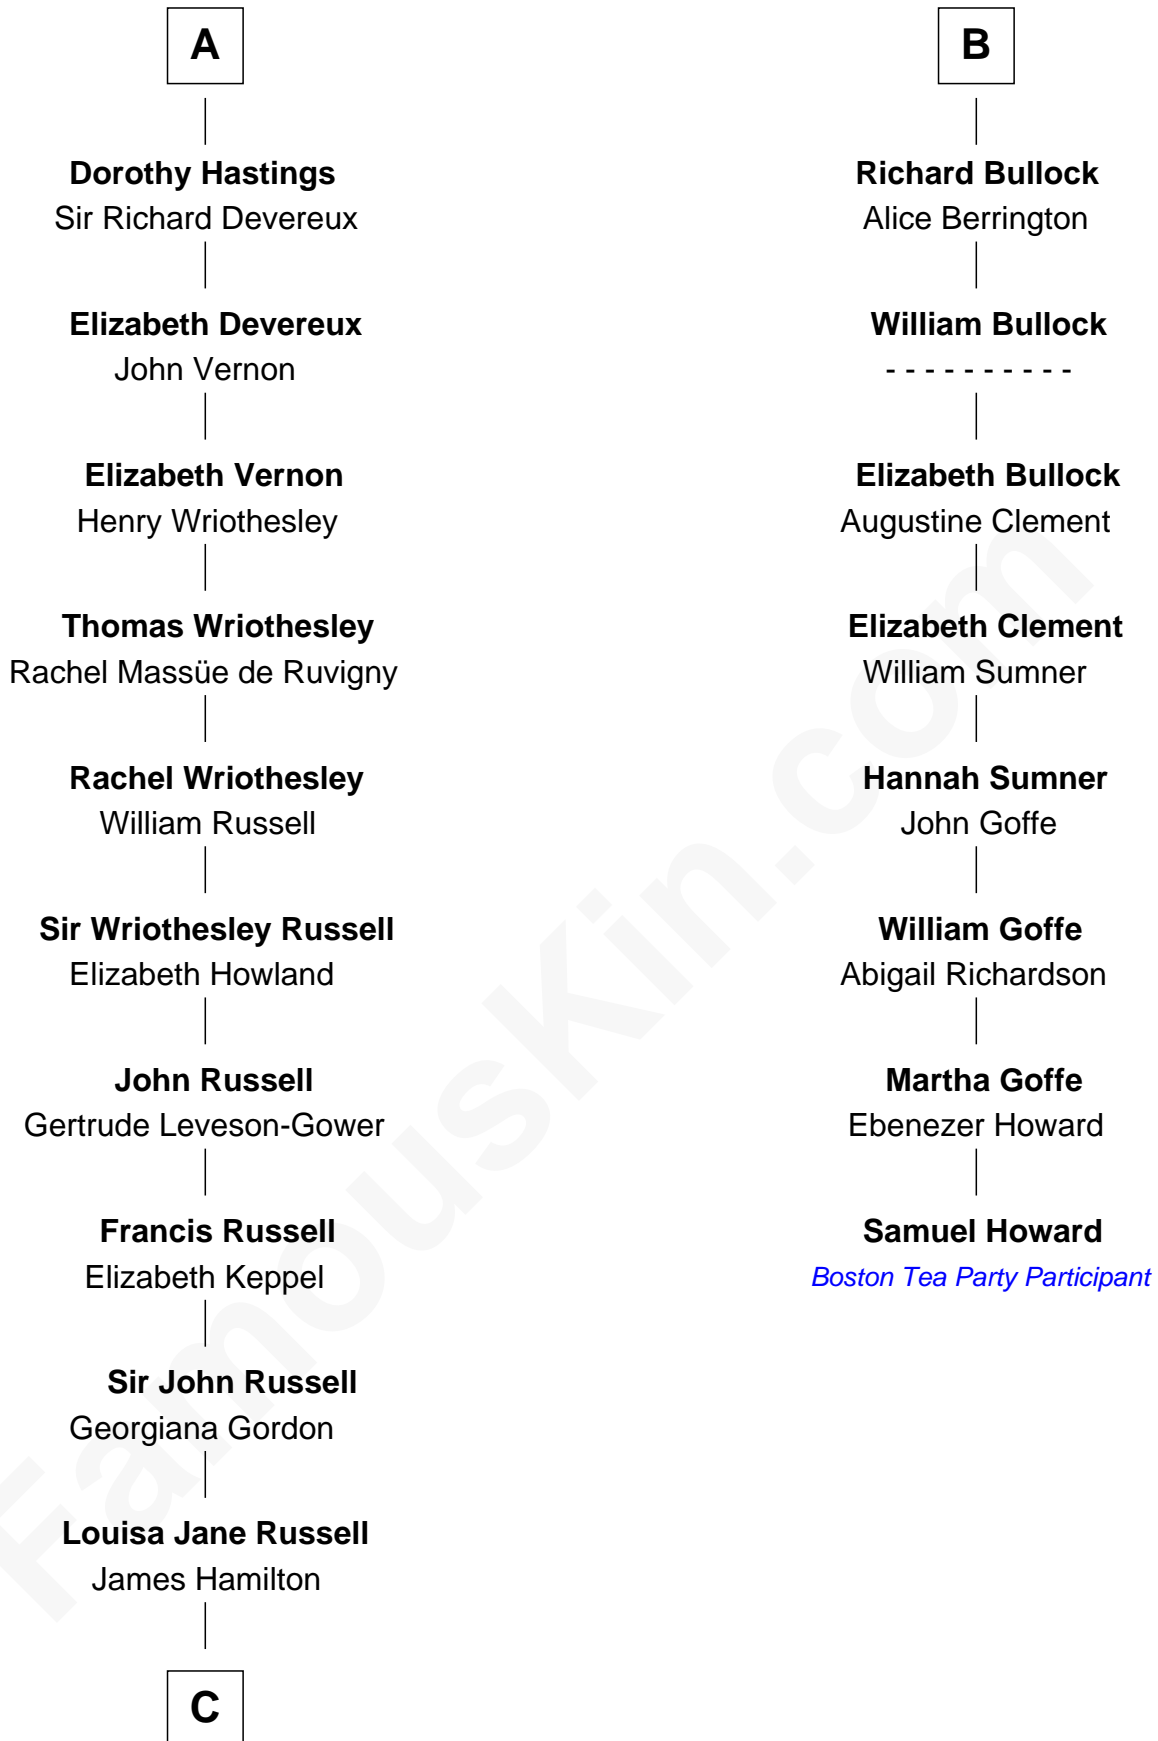

# FamousKin.com Relationship Chart of

**Sarah Ferguson**

*Duchess of York*

14th cousin 7 times removed of

**Samuel Howard**

*Boston Tea Party Participant*

**C**

—  
**Louisa Jane Hamilton**

William Henry Walter Montagu-Douglas-Scott

—  
**Herbert Andrew Montagu-Douglas-Scott**

Marie Josephine Edwards

—  
**Marian Louisa Montagu-Douglas-Scott**

Andrew Henry Ferguson

—  
**Ronald Ivor Ferguson**

Susan Mary Wright

—  
**Sarah Ferguson**

*Duchess of York*