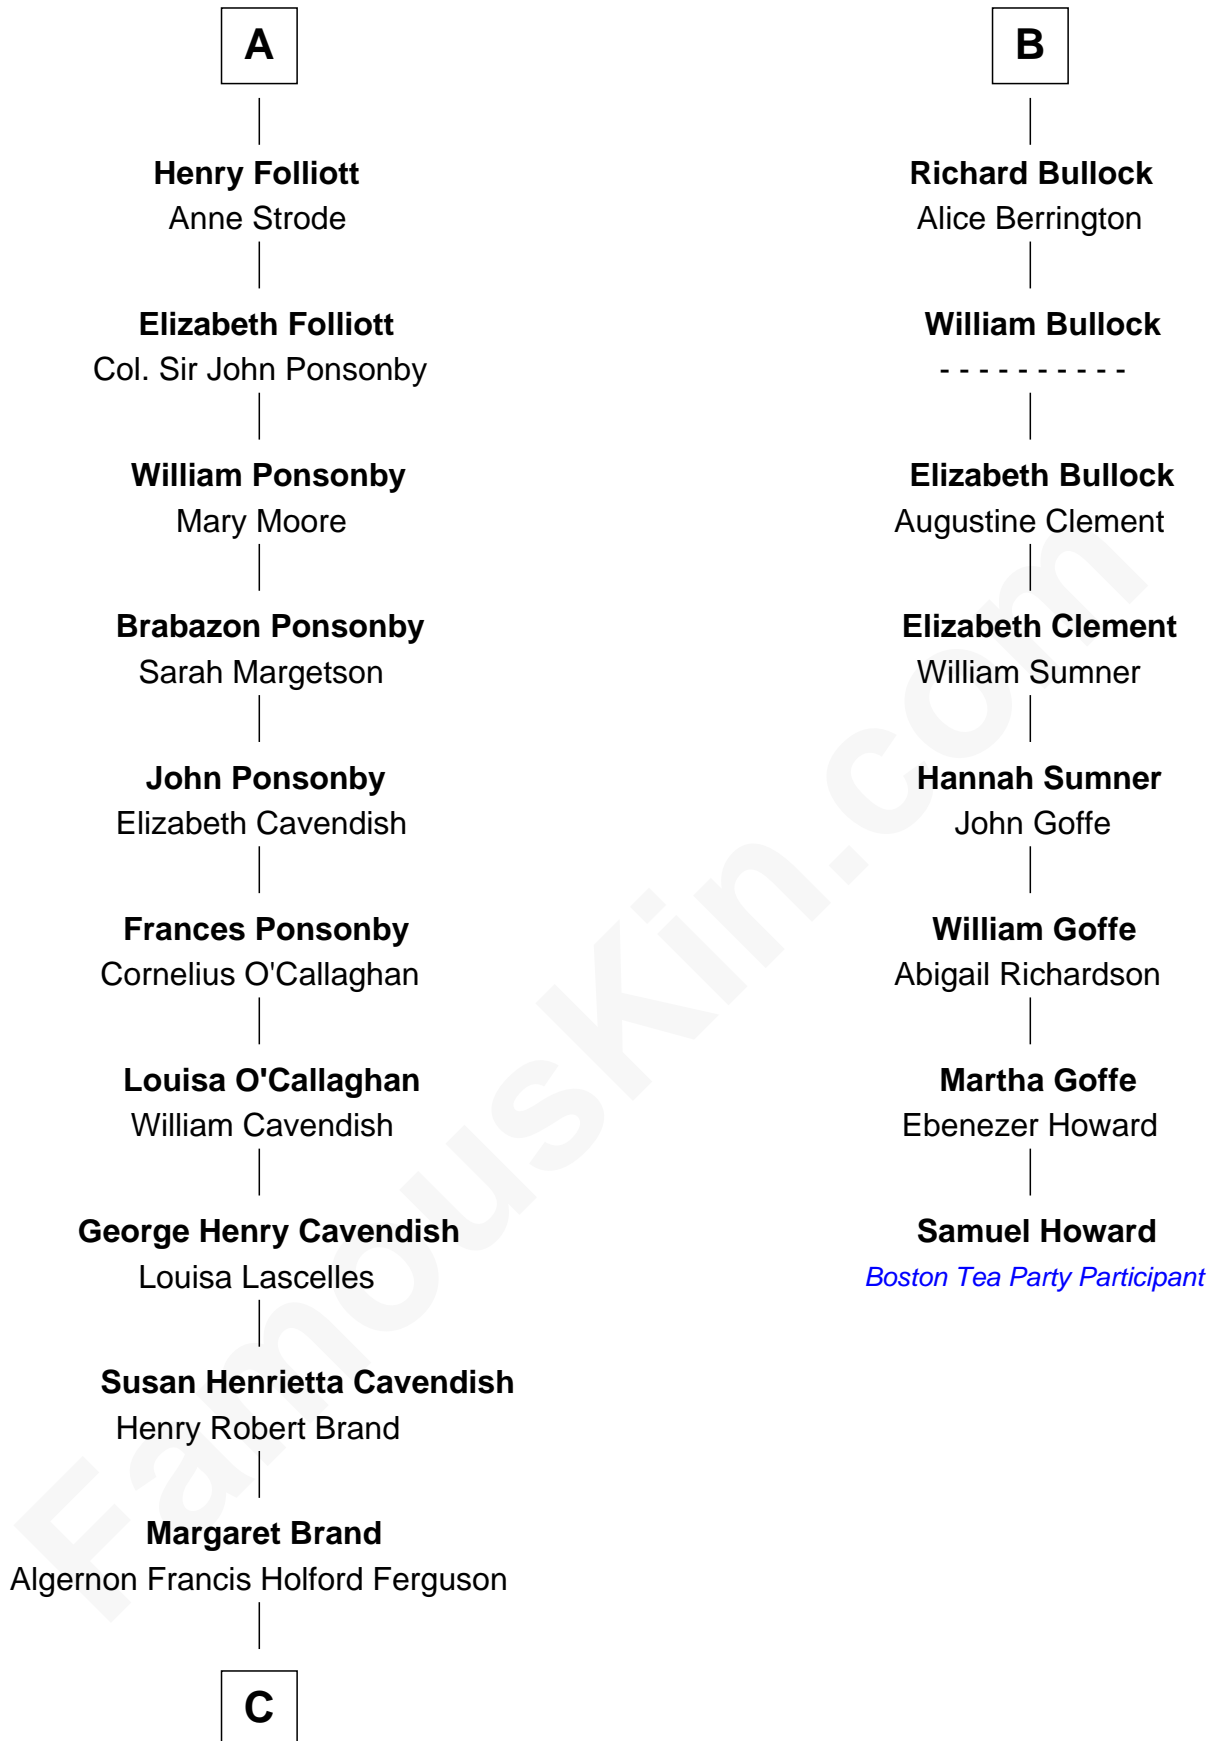

# FamousKin.com Relationship Chart of

**Sarah Ferguson**

*Duchess of York*

14th cousin 5 times removed of

**Samuel Howard**

*Boston Tea Party Participant*

**C**

—  
**Andrew Henry Ferguson**

Marian Louisa Montagu-Douglas-Scott

—  
**Ronald Ivor Ferguson**

Susan Mary Wright

—  
**Sarah Ferguson**

*Duchess of York*

FamousKin.com