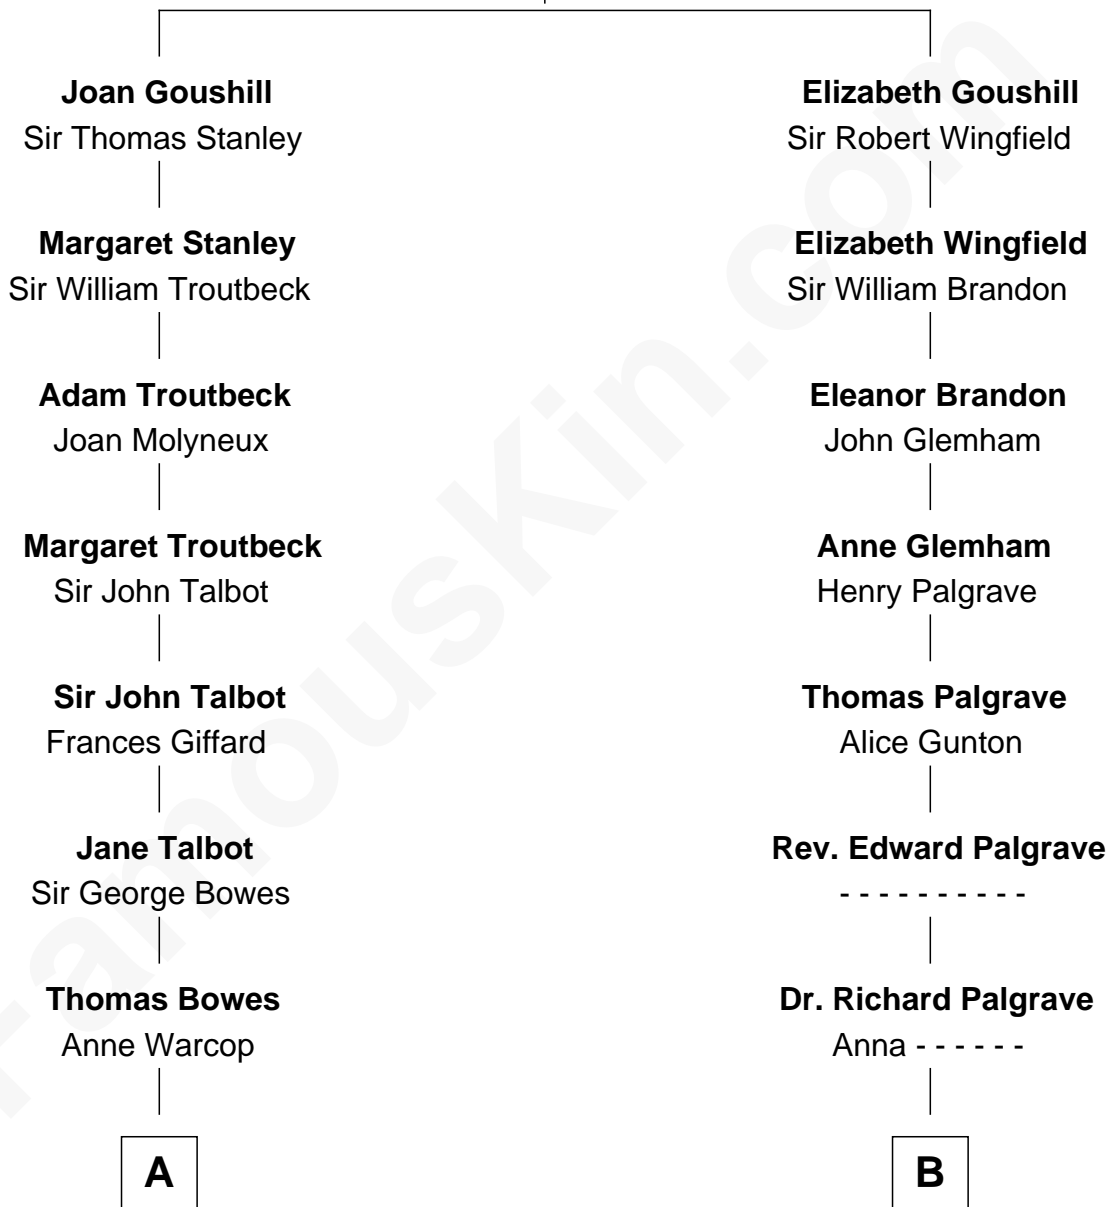

FamousKin.com Relationship Chart of

Sarah Ferguson

Duchess of York

12th cousin 7 times removed of

Eli Whitney

Inventor of the Cotton Gin

Sir Robert Goushill

Elizabeth Fitzalan

A

Thomas Bowes
Anne Maxton

Sir William Bowes
Elizabeth Blakiston

Anne Bowes
Edward Chaloner

William Chaloner
Mary Finney

Anne Chaloner
Edward Lascelles

Frances Lascelles
Lt. Col. John Douglas

Harriet Douglas
James Hamilton