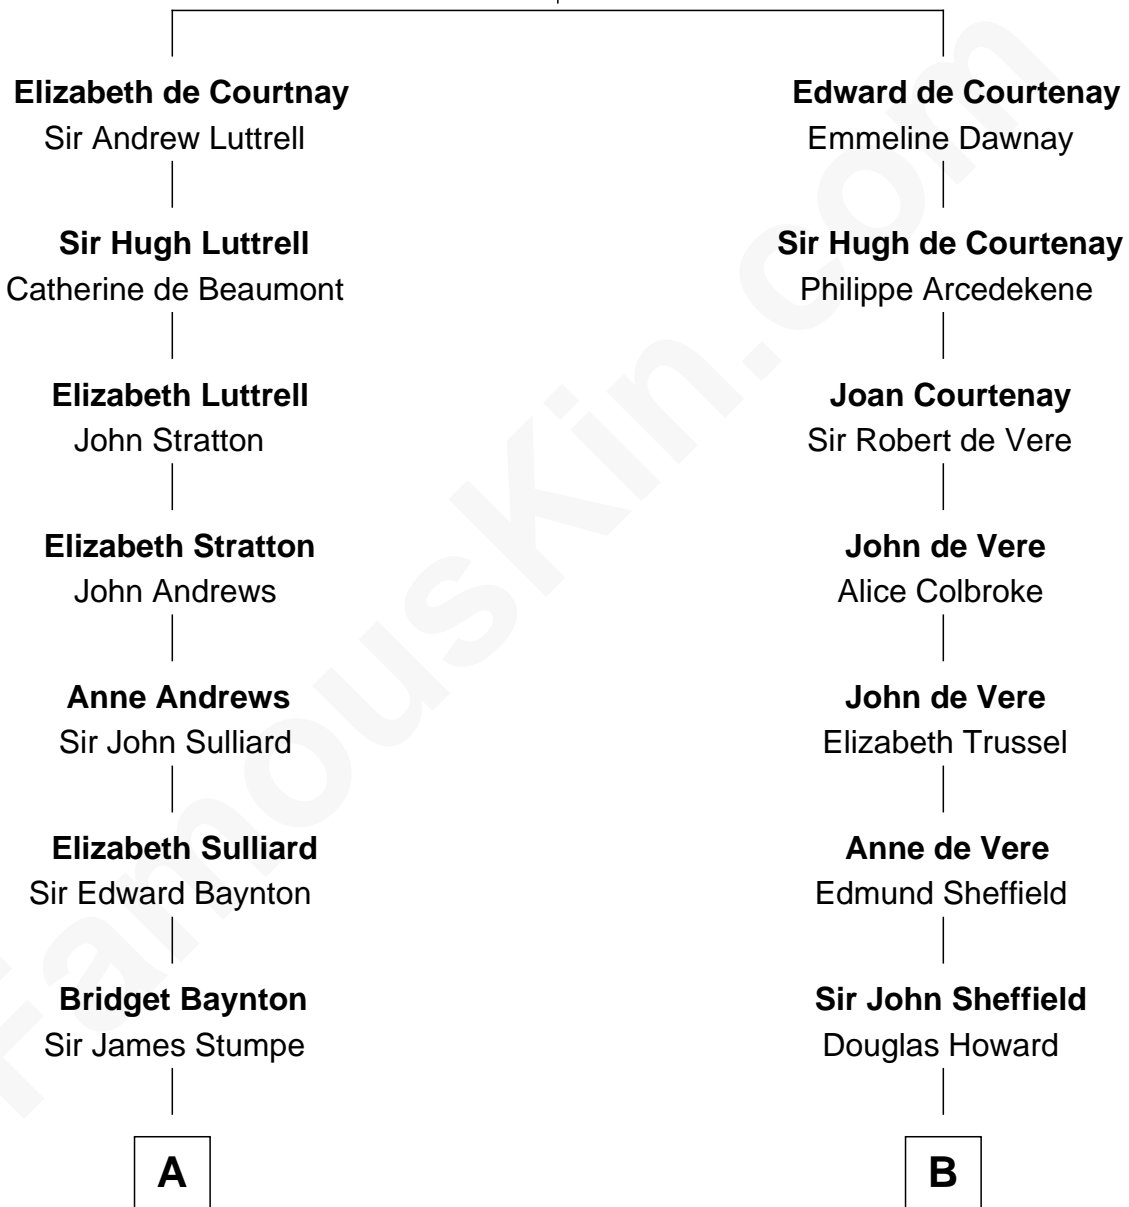

FamousKin.com Relationship Chart of

Sarah Ferguson

Duchess of York

19th cousin 2 times removed of

Cara Delevingne

Fashion Model and Movie Actress

Sir Hugh de Courtnay

Margaret de Bohun

C

Louisa Jane Hamilton

William Henry Walter Montagu-Douglas-Scott

Herbert Andrew Montagu-Douglas-Scott

Marie Josephine Edwards

Marian Louisa Montagu-Douglas-Scott

Andrew Henry Ferguson

Ronald Ivor Ferguson

Susan Mary Wright

Sarah Ferguson

Duchess of York

D

Jane Armyne Sheffield

Sir Jocelyn Edward Greville Stevens

Pandora Anne Stevens

Charles Hamar Delevingne

Cara Delevingne

Model and Actress