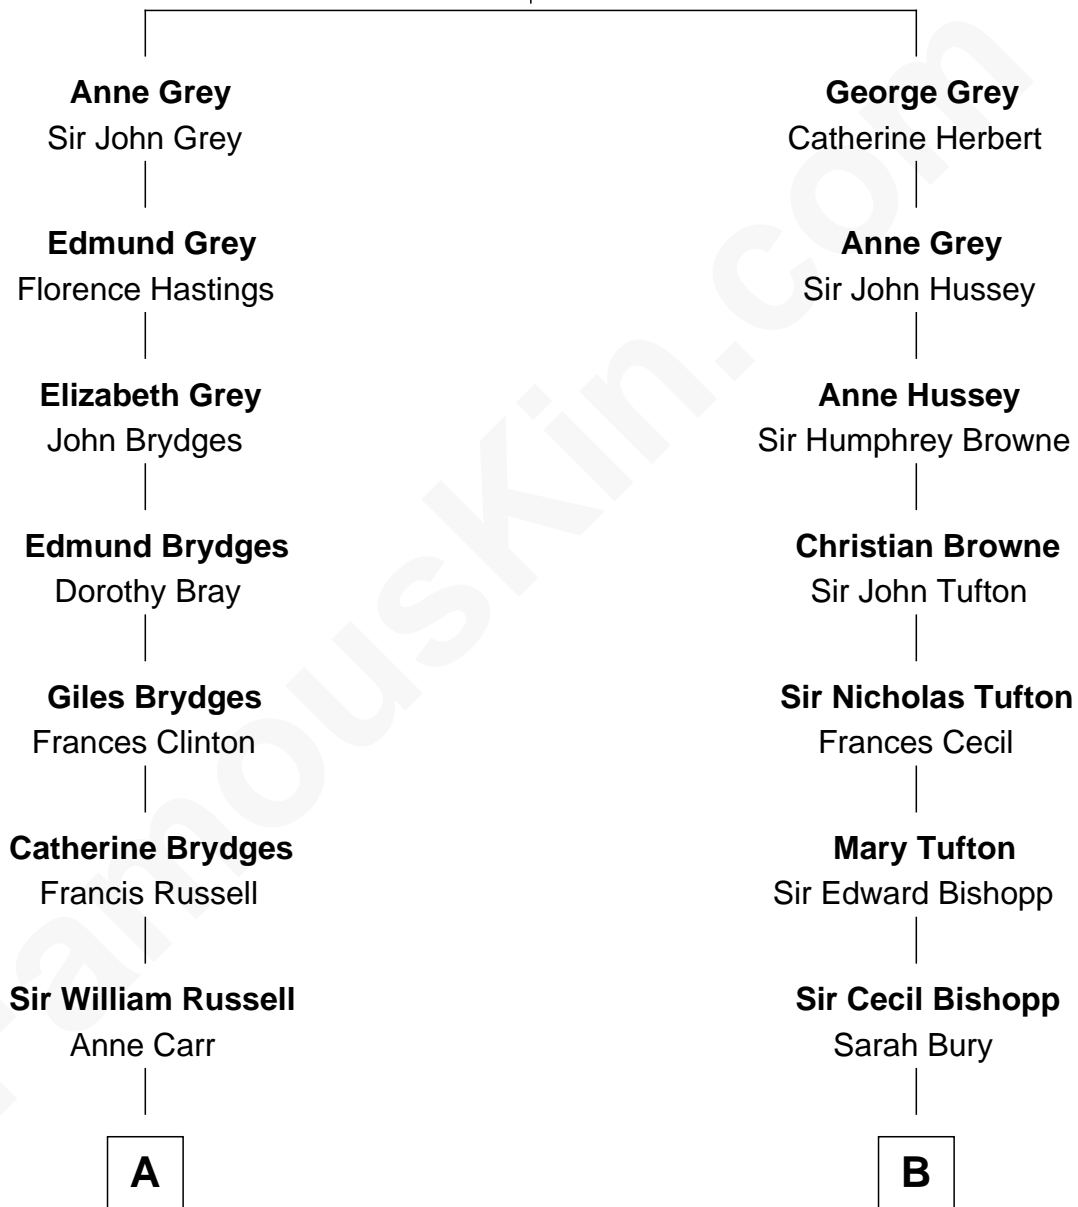

FamousKin.com Relationship Chart of

Sarah Ferguson

Duchess of York

17th cousin of

Cara Delevingne

Fashion Model and Movie Actress

Sir Edmund Grey

Katherine Percy

A

William Russell
Rachel Wriothesley

Sir Wriothesley Russell
Elizabeth Howland

John Russell
Gertrude Leveson-Gower

Francis Russell
Elizabeth Keppel

Sir John Russell
Georgiana Gordon

Louisa Jane Russell
James Hamilton

Louisa Jane Hamilton
William Henry Walter Montagu-Douglas-Scott

Herbert Andrew Montagu-Douglas-Scott
Marie Josephine Edwards

Marian Louisa Montagu-Douglas-Scott
Andrew Henry Ferguson

Ronald Ivor Ferguson
Susan Mary Wright