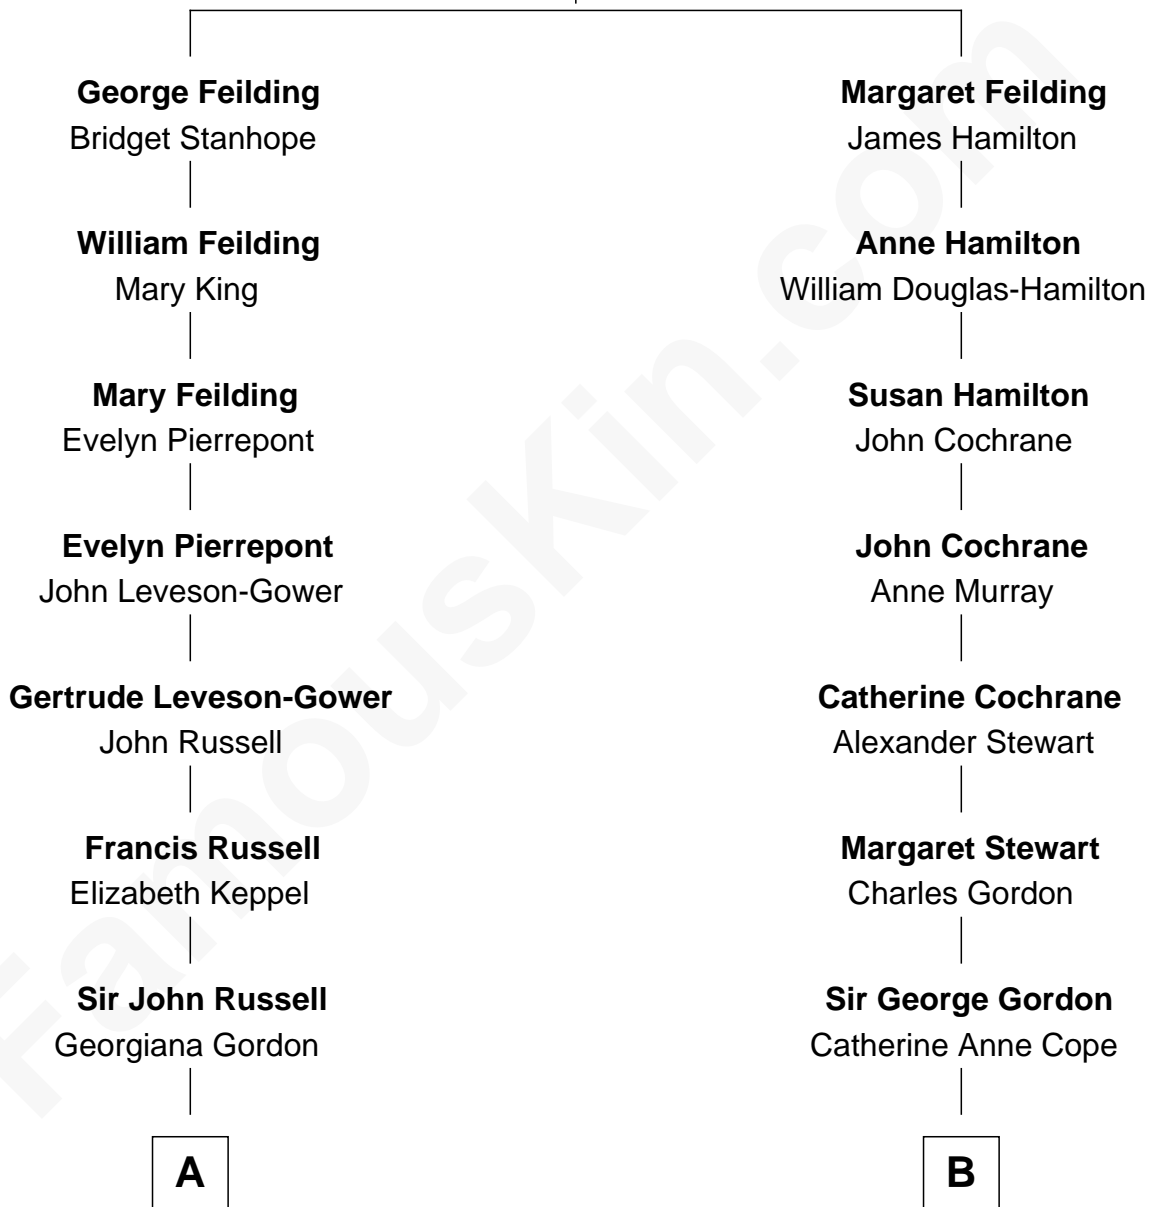

FamousKin.com

Relationship Chart of

Sarah Ferguson

Duchess of York

12th cousin 1 time removed of

Cara Delevingne

Fashion Model and Movie Actress

William Feilding

Susan Villiers

A

Louisa Jane Russell

James Hamilton

Louisa Jane Hamilton

William Henry Walter Montagu-Douglas-Scott

Herbert Andrew Montagu-Douglas-Scott

Marie Josephine Edwards