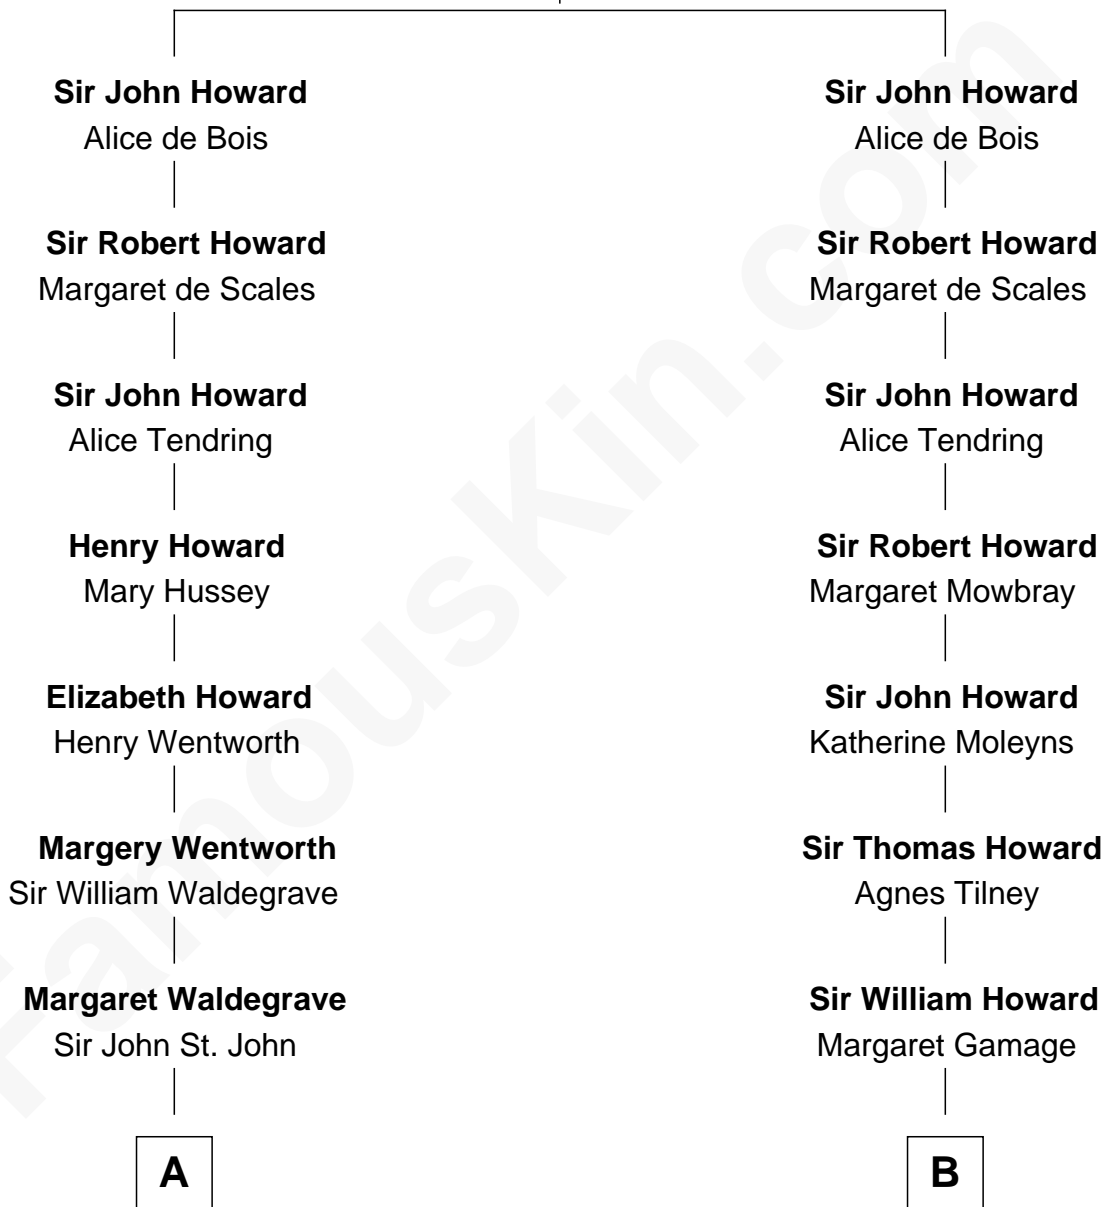

# FamousKin.com Relationship Chart of

**Sarah Ferguson**

*Duchess of York*

20th cousin 1 time removed of

**Cara Delevingne**

*Fashion Model and Movie Actress*

**Sir John Howard**

Joan of Cornwall

**C**

**Louisa Jane Hamilton**

William Henry Walter Montagu-Douglas-Scott

**Herbert Andrew Montagu-Douglas-Scott**

Marie Josephine Edwards

**Marian Louisa Montagu-Douglas-Scott**

Andrew Henry Ferguson

**Ronald Ivor Ferguson**

Susan Mary Wright

**Sarah Ferguson**

*Duchess of York*

**D**

**John Vincent Sheffield**

Anne Margaret Faudel-Phillips

**Jane Armyne Sheffield**

Sir Jocelyn Edward Greville Stevens