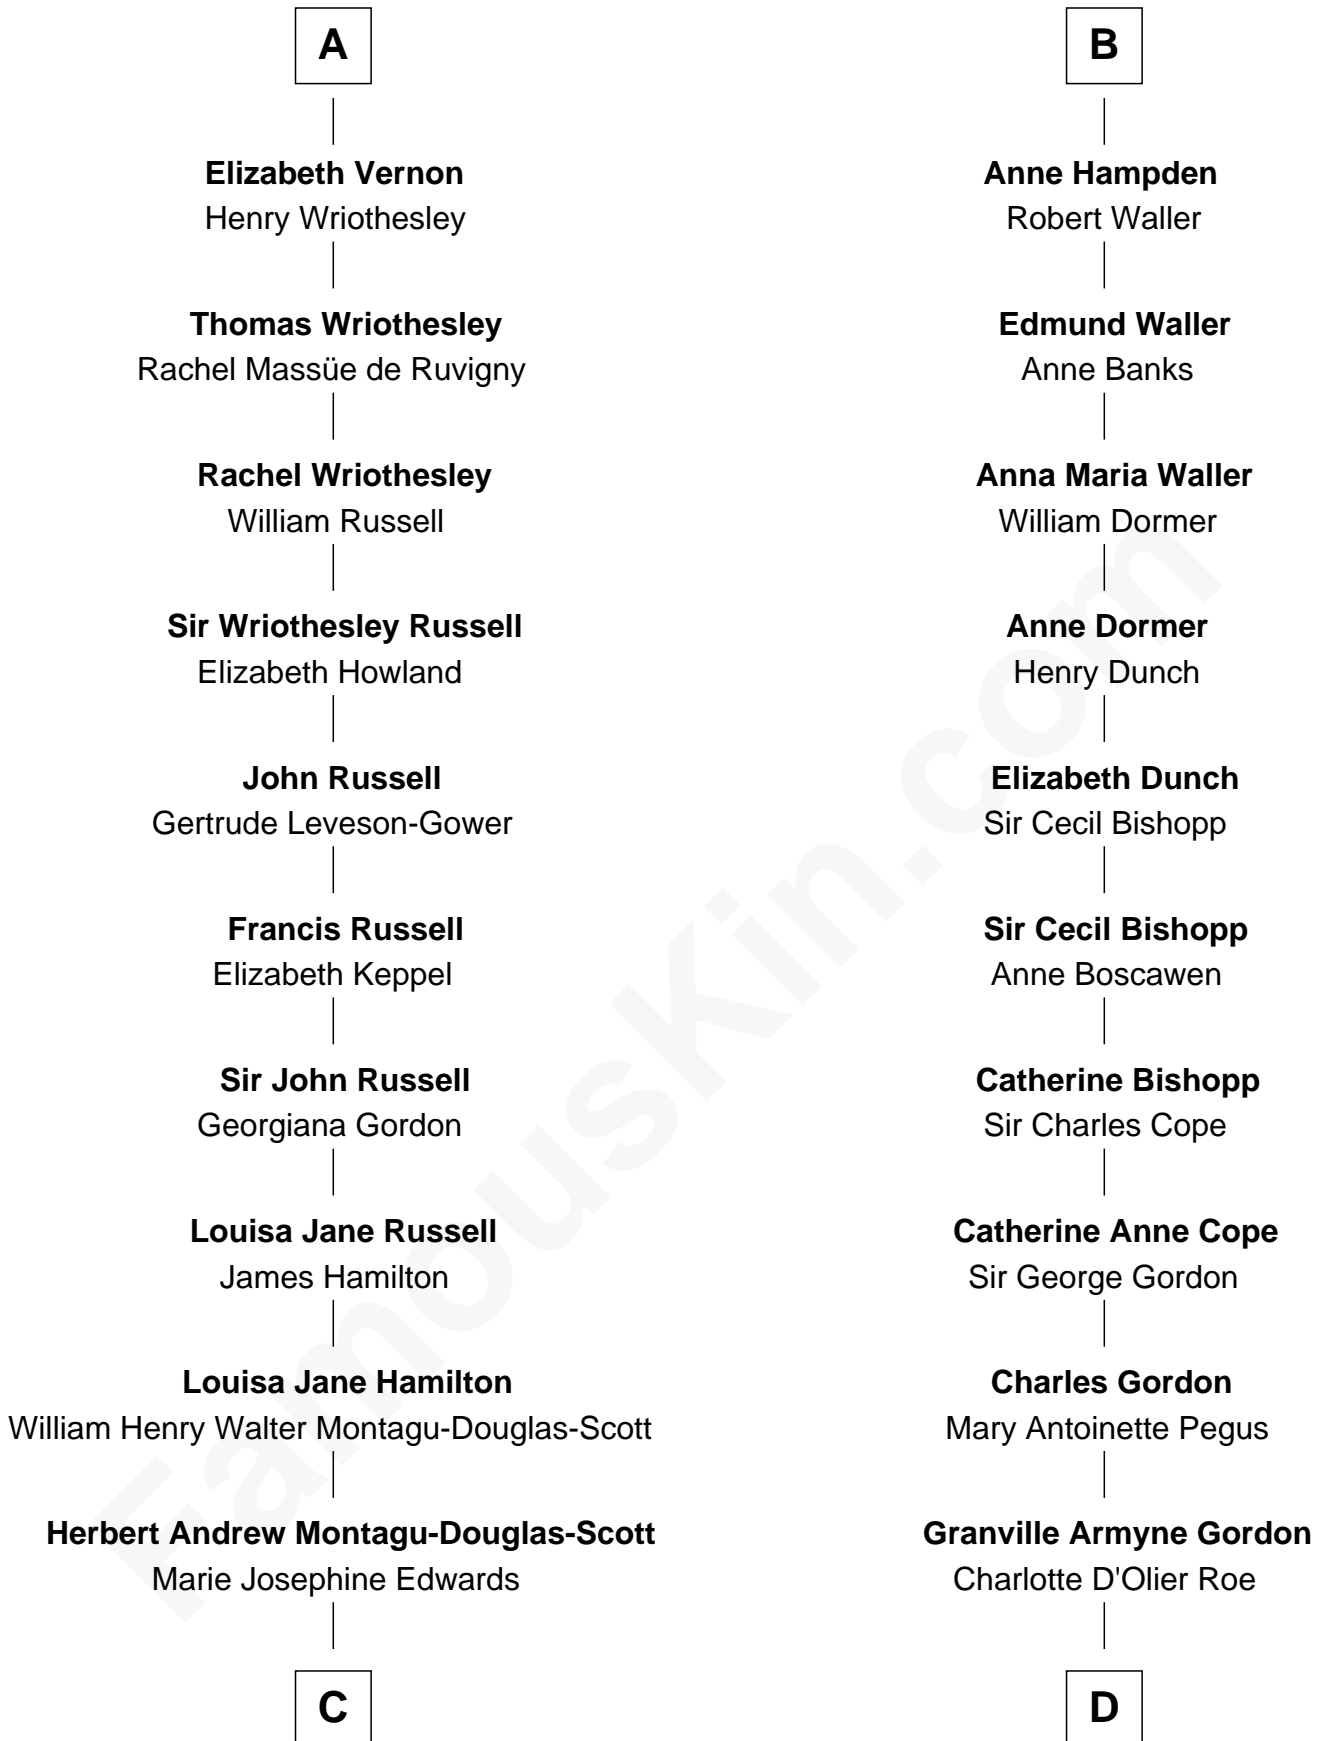

FamousKin.com Relationship Chart of

Sarah Ferguson

Duchess of York

19th cousin 2 times removed of

Cara Delevingne

Fashion Model and Movie Actress

John de Welles

Maud de Roos